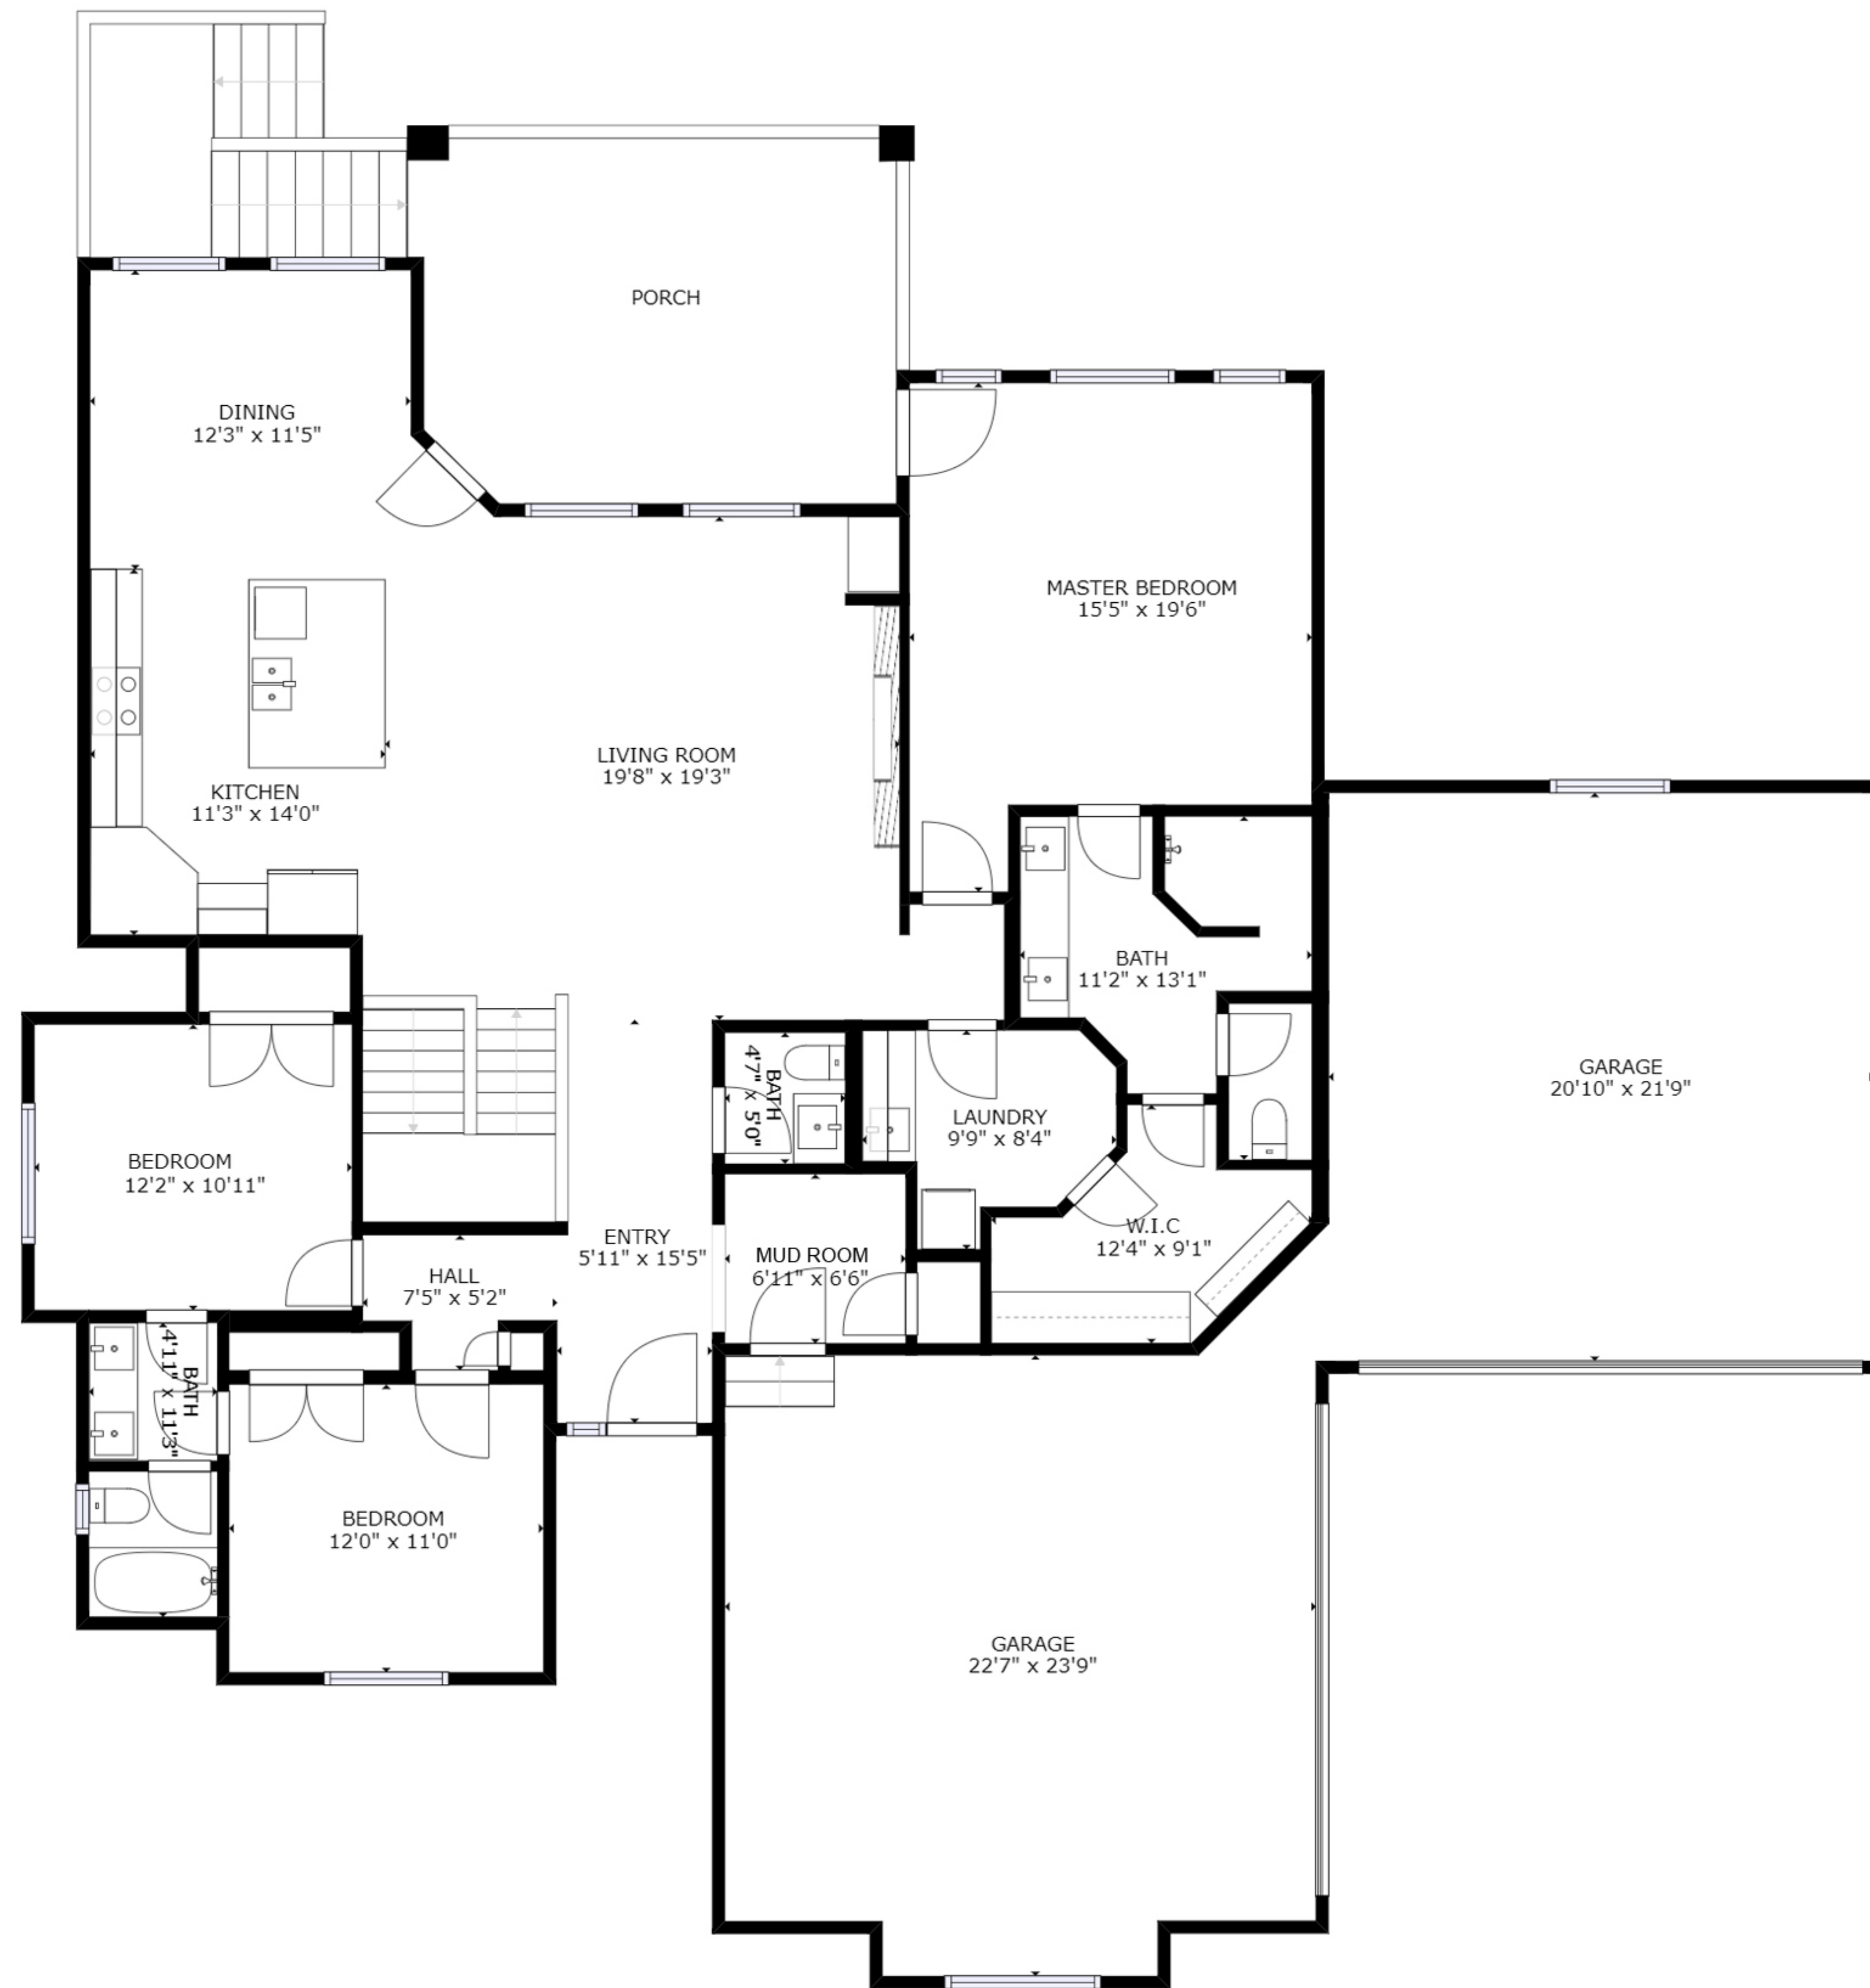

MAIN FLOOR
308 DRIFTWOOD LANE

MAIN FLOOR: 2,299 sqft, LOWER LEVEL: 1,903 sqft
TOTAL: 4,202 sqft

SIZES AND DIMENSIONS ARE APPROXIMATE. ACTUAL MAY VARY.

Cory Fuller
c: 402-680-2393
e: cory.fuller@bhhsamb.com
w: 402HomeTeam.com