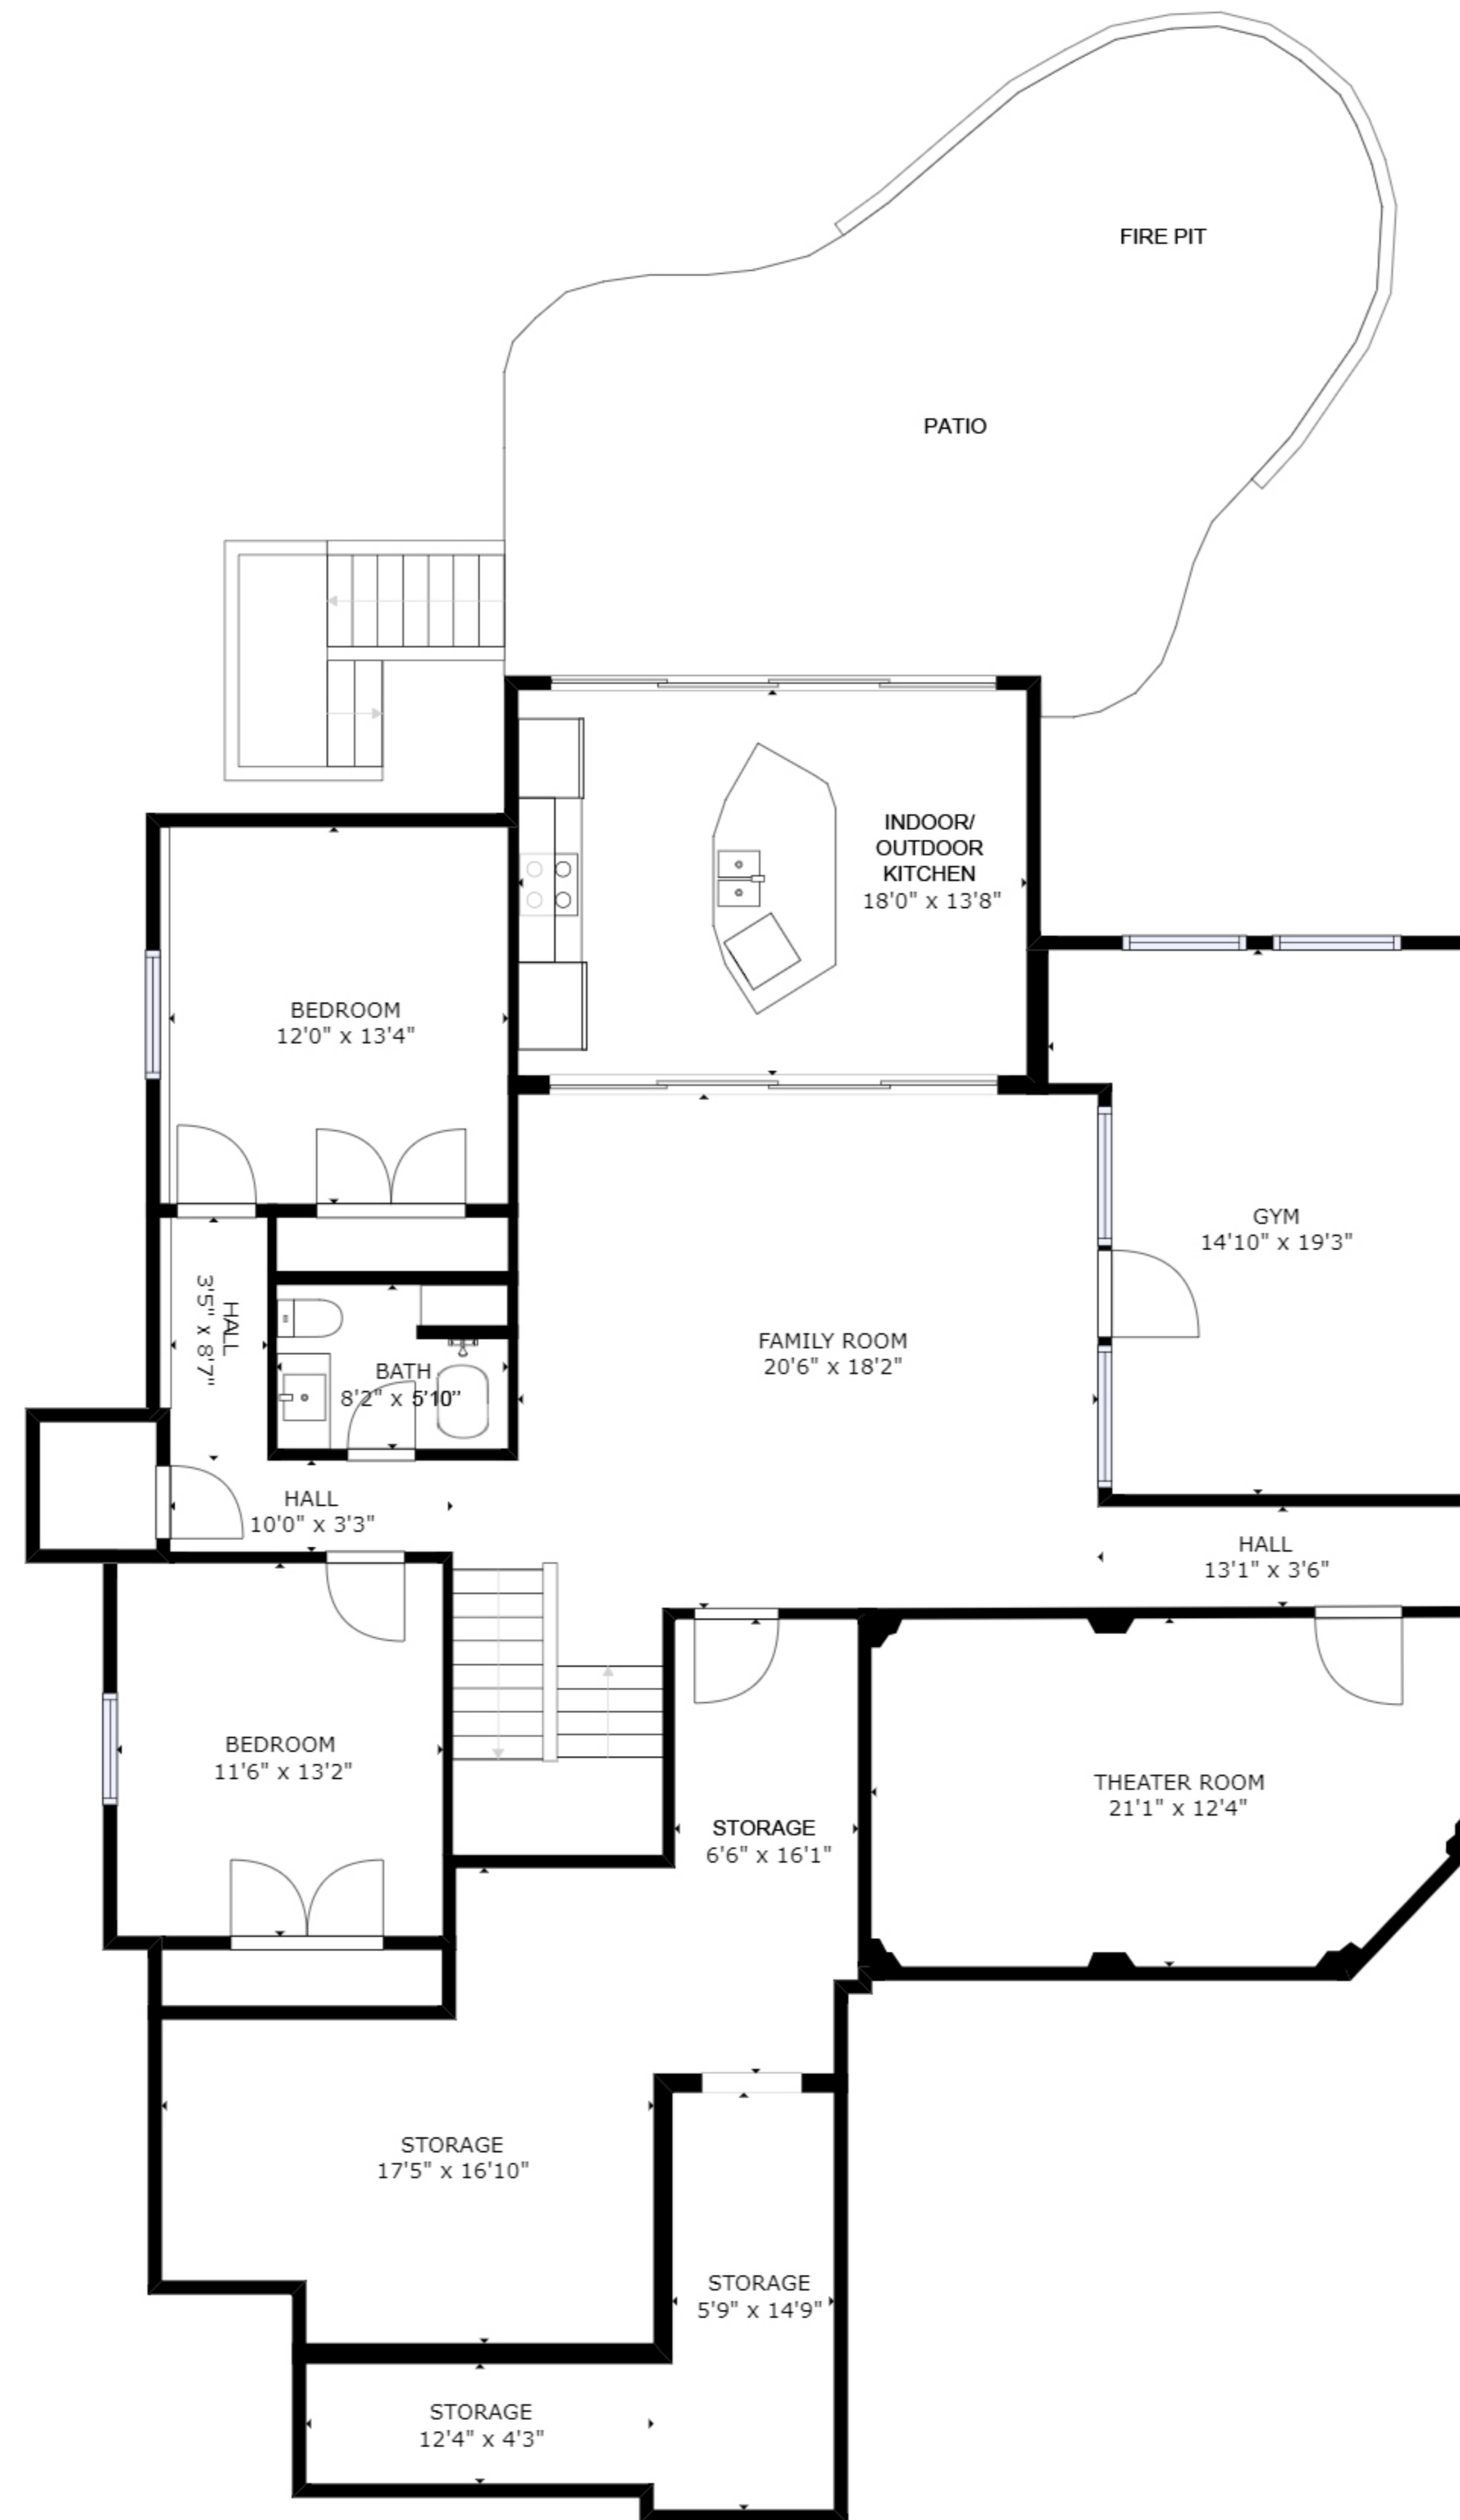

MAIN FLOOR: 2,299 sqft, LOWER LEVEL: 1,903 sqft
 TOTAL: 4,202 sqft

SIZES AND DIMENSIONS ARE APPROXIMATE. ACTUAL MAY VARY.

Cory Fuller
 c: 402-680-2393
 e: cory.fuller@bhhsamb.com
 w: 402HomeTeam.com

LOWER LEVEL
308 DRIFTWOOD LANE

MAIN FLOOR: 2,299 sqft, LOWER LEVEL: 1,903 sqft
 TOTAL: 4,202 sqft

SIZES AND DIMENSIONS ARE APPROXIMATE. ACTUAL MAY VARY.

Cory Fuller

c: 402-680-2393
 e: cory.fuller@bhhsamb.com
 w: 402HomeTeam.com