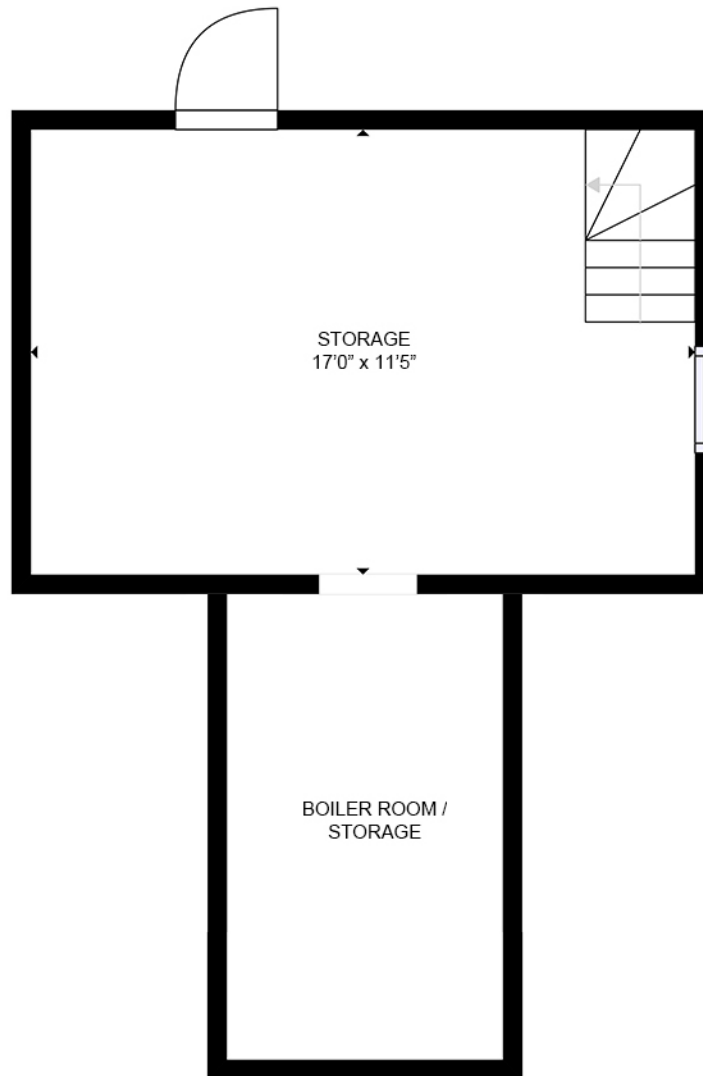

Teri and Sara Team

c: 402-917-2967

e: teriandsara@nebraskarealty.com

w: www.teriandsara.com

3323 FRANCES ST

MAIN FLOOR

3323 FRANCES ST

MAIN FLOOR: 1,023 sqft, FLOOR 2: 660 sqft
LOWER LEVEL: 193 sqft
TOTAL: 1,876 sqft

SIZES AND DIMENSIONS ARE APPROXIMATE. ACTUAL MAY VARY.

Teri and Sara Team

c: 402-917-2967

e: teriandsara@nebraskarealty.com

w: www.teriandsara.com

FLOOR 2

3323 FRANCES ST

MAIN FLOOR: 1,023 sqft, FLOOR 2: 660 sqft
LOWER LEVEL: 193 sqft
TOTAL: 1,876 sqft

SIZES AND DIMENSIONS ARE APPROXIMATE. ACTUAL MAY VARY.

Teri and Sara Team

c: 402-917-2967

e: teriandsara@nebraskarealty.com

w: www.teriandsara.com

LOWER LEVEL

3323 FRANCES ST

MAIN FLOOR: 1,023 sqft, FLOOR 2: 660 sqft
LOWER LEVEL: 193 sqft
TOTAL: 1,876 sqft

SIZES AND DIMENSIONS ARE APPROXIMATE. ACTUAL MAY VARY.

Teri and Sara Team

c: 402-917-2967

e: teriandsara@nebraskarealty.com

w: www.teriandsara.com