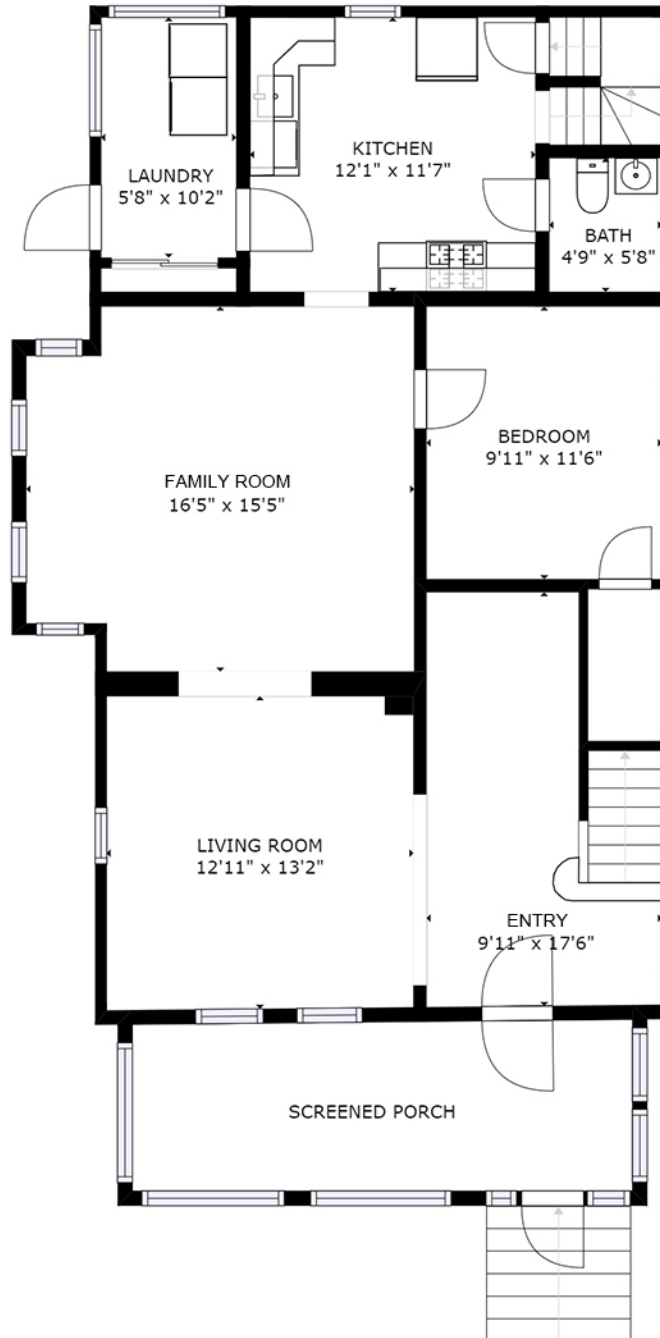

Teri and Sara Team

c: 402-917-2967

e: teriandsara@nebraskarealty.com

w: www.teriandsara.com

3323 FRANCES ST

MAIN FLOOR

3323 FRANCES ST

MAIN FLOOR: 1,023 sqft, FLOOR 2: 660 sqft
LOWER LEVEL: 193 sqft
TOTAL: 1,876 sqft

SIZES AND DIMENSIONS ARE APPROXIMATE. ACTUAL MAY VARY.

Teri and Sara Team

c: 402-917-2967

e: teriandsara@nebraskarealty.com

w: www.teriandsara.com

FLOOR 2

3323 FRANCES ST

MAIN FLOOR: 1,023 sqft, FLOOR 2: 660 sqft
LOWER LEVEL: 193 sqft
TOTAL: 1,876 sqft

SIZES AND DIMENSIONS ARE APPROXIMATE. ACTUAL MAY VARY.

Teri and Sara Team

c: 402-917-2967

e: teriandsara@nebraskarealty.com

w: www.teriandsara.com

LOWER LEVEL

3323 FRANCES ST

MAIN FLOOR: 1,023 sqft, FLOOR 2: 660 sqft
LOWER LEVEL: 193 sqft
TOTAL: 1,876 sqft