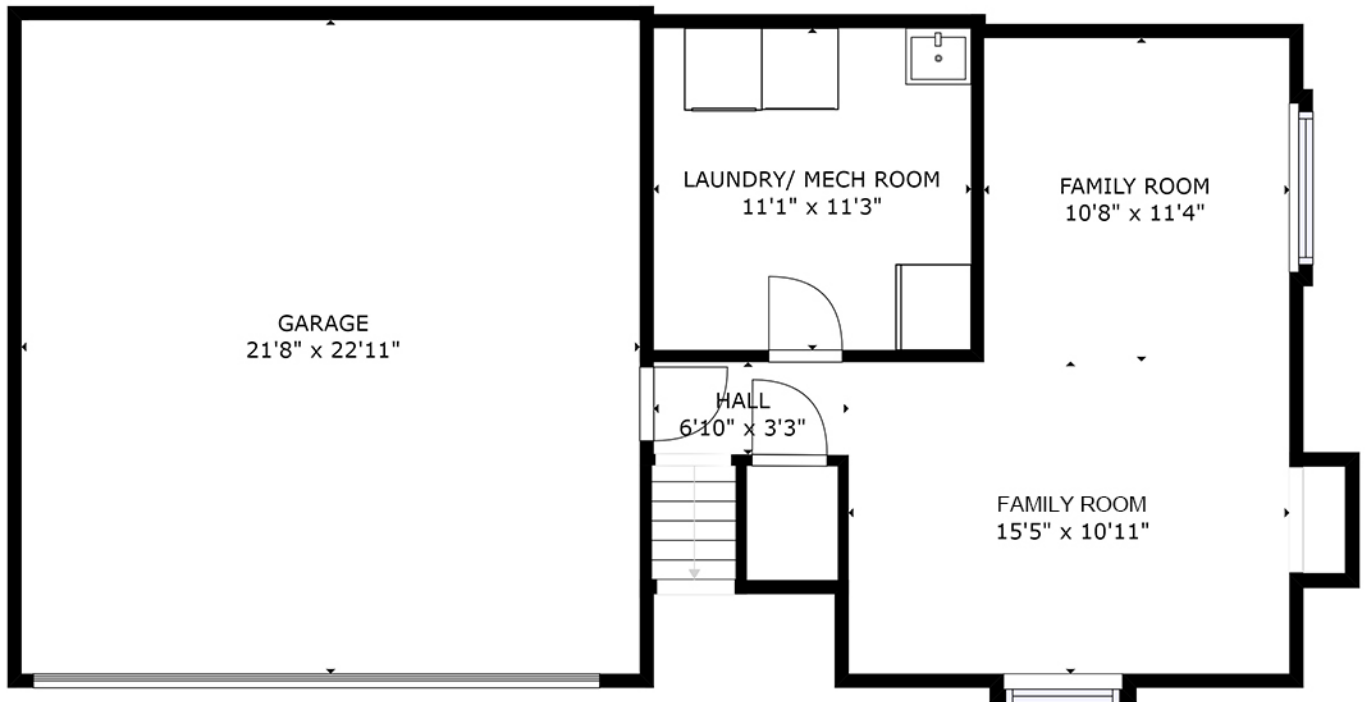

LOWER LEVEL

16319 WEIR STREET

SIZES AND DIMENSIONS ARE APPROXIMATE. ACTUAL MAY VARY.

Teri and Sara Team

Sara: (402) 917-2967 Teri: (402) 669-0545
e: teriandsara@nebraskarealty.com
w: www.teriandsara.com