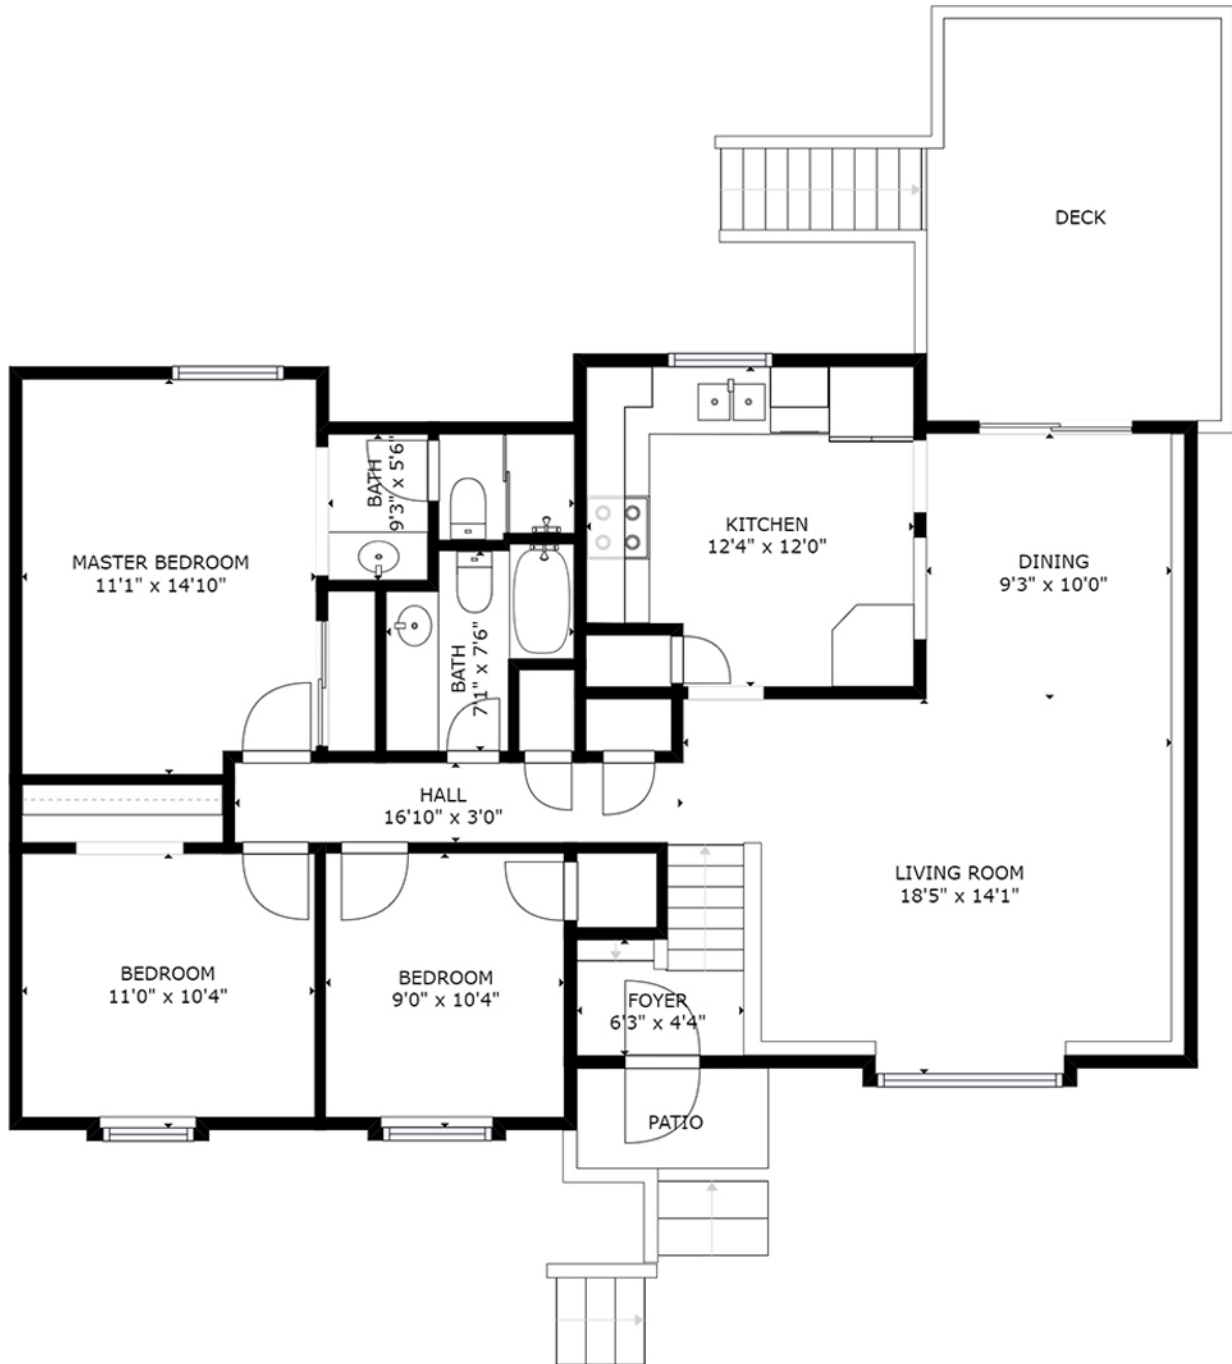

Teri and Sara Team

Sara: (402) 917-2967 Teri: (402) 669-0545
e: teriandsara@nebraskarealty.com
w: www.teriandsara.com

16319 WEIR STREET

MAIN FLOOR

16319 WEIR STREET

SIZES AND DIMENSIONS ARE APPROXIMATE. ACTUAL MAY VARY.