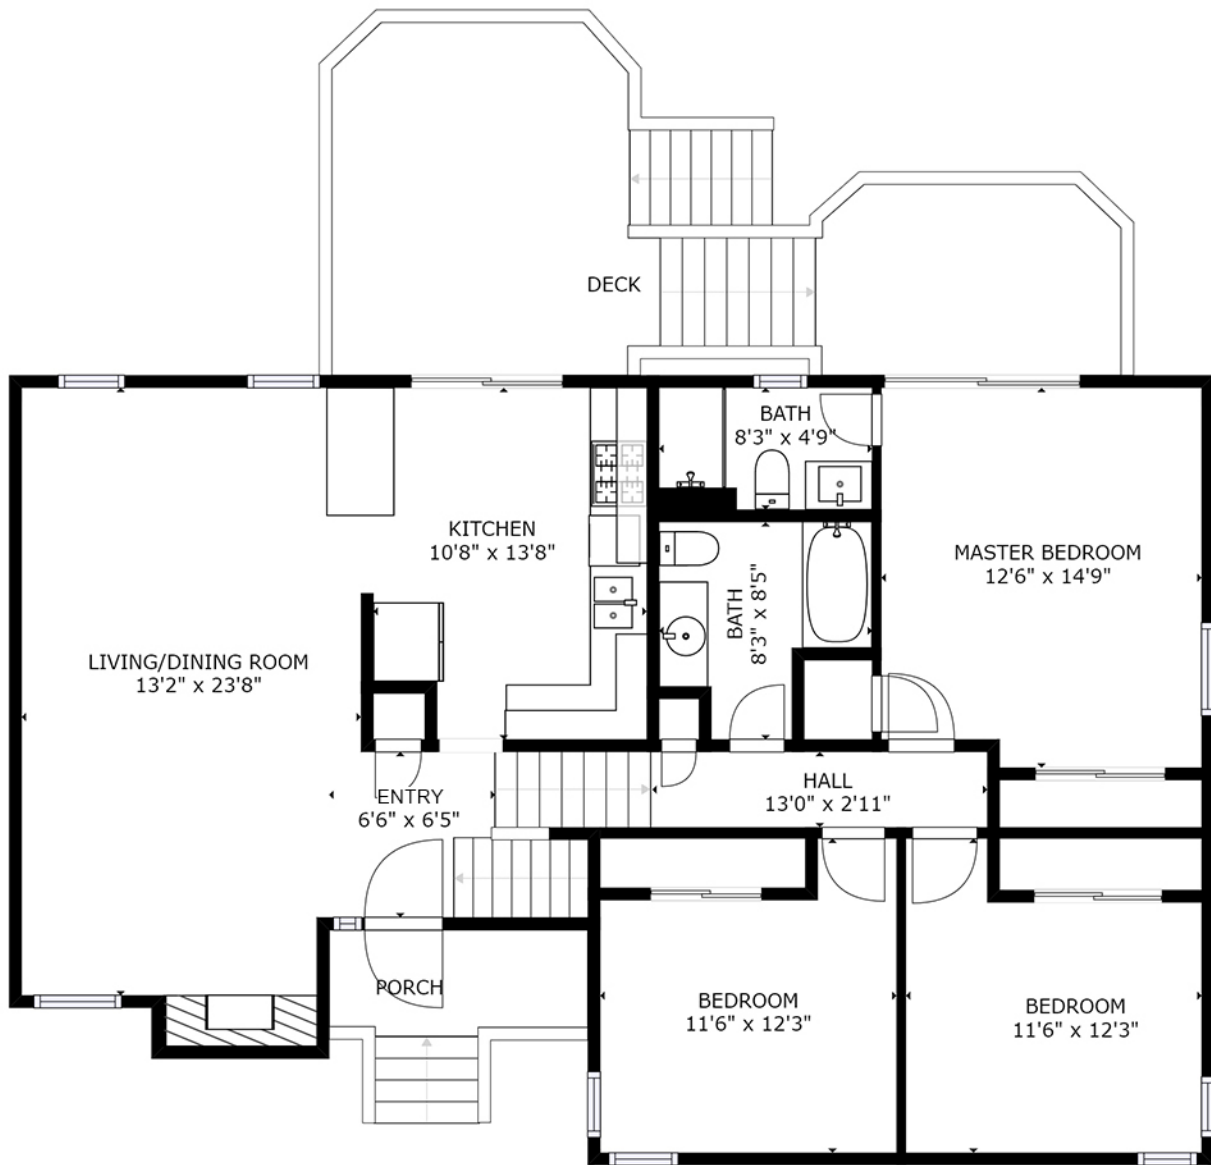

2529 N 141st Ave

SIZES AND DIMENSIONS ARE APPROXIMATE. ACTUAL MAY VARY.

Don Fuller

c: 402-677-8070

e: donfuller@donfullerhomes.com

w: omahafullergroup.com

LOWER LEVEL

2529 N 141st Ave