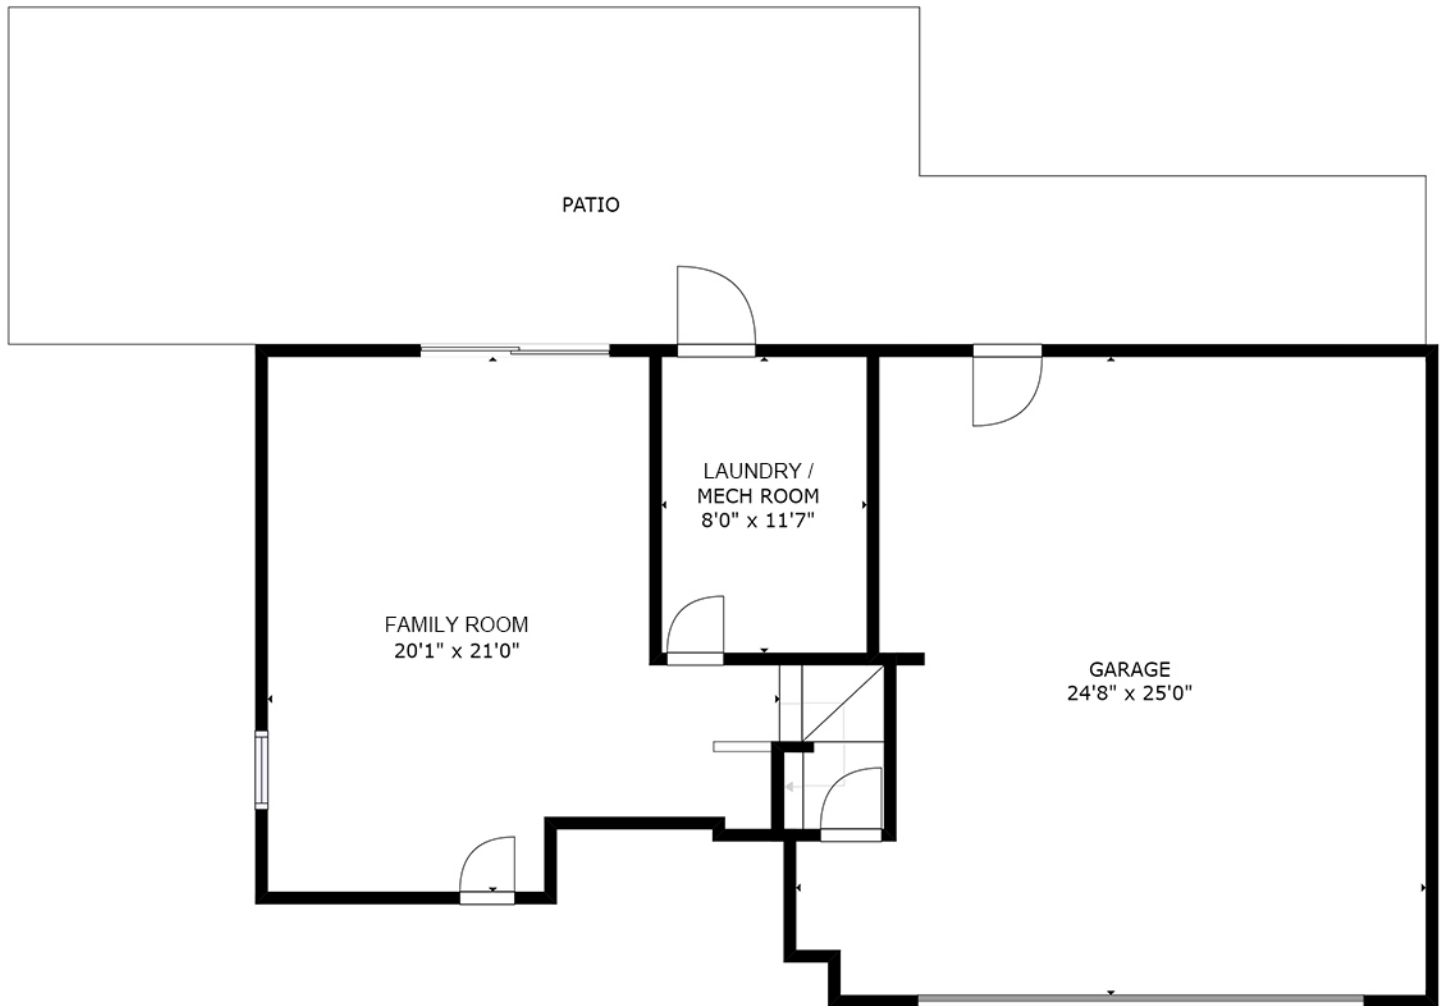

2529 N 141st Ave

SIZES AND DIMENSIONS ARE APPROXIMATE. ACTUAL MAY VARY.

Don Fuller

c: 402-677-8070

e: donfuller@donfullerhomes.com

w: omahafullergroup.com

LOWER LEVEL

2529 N 141st Ave