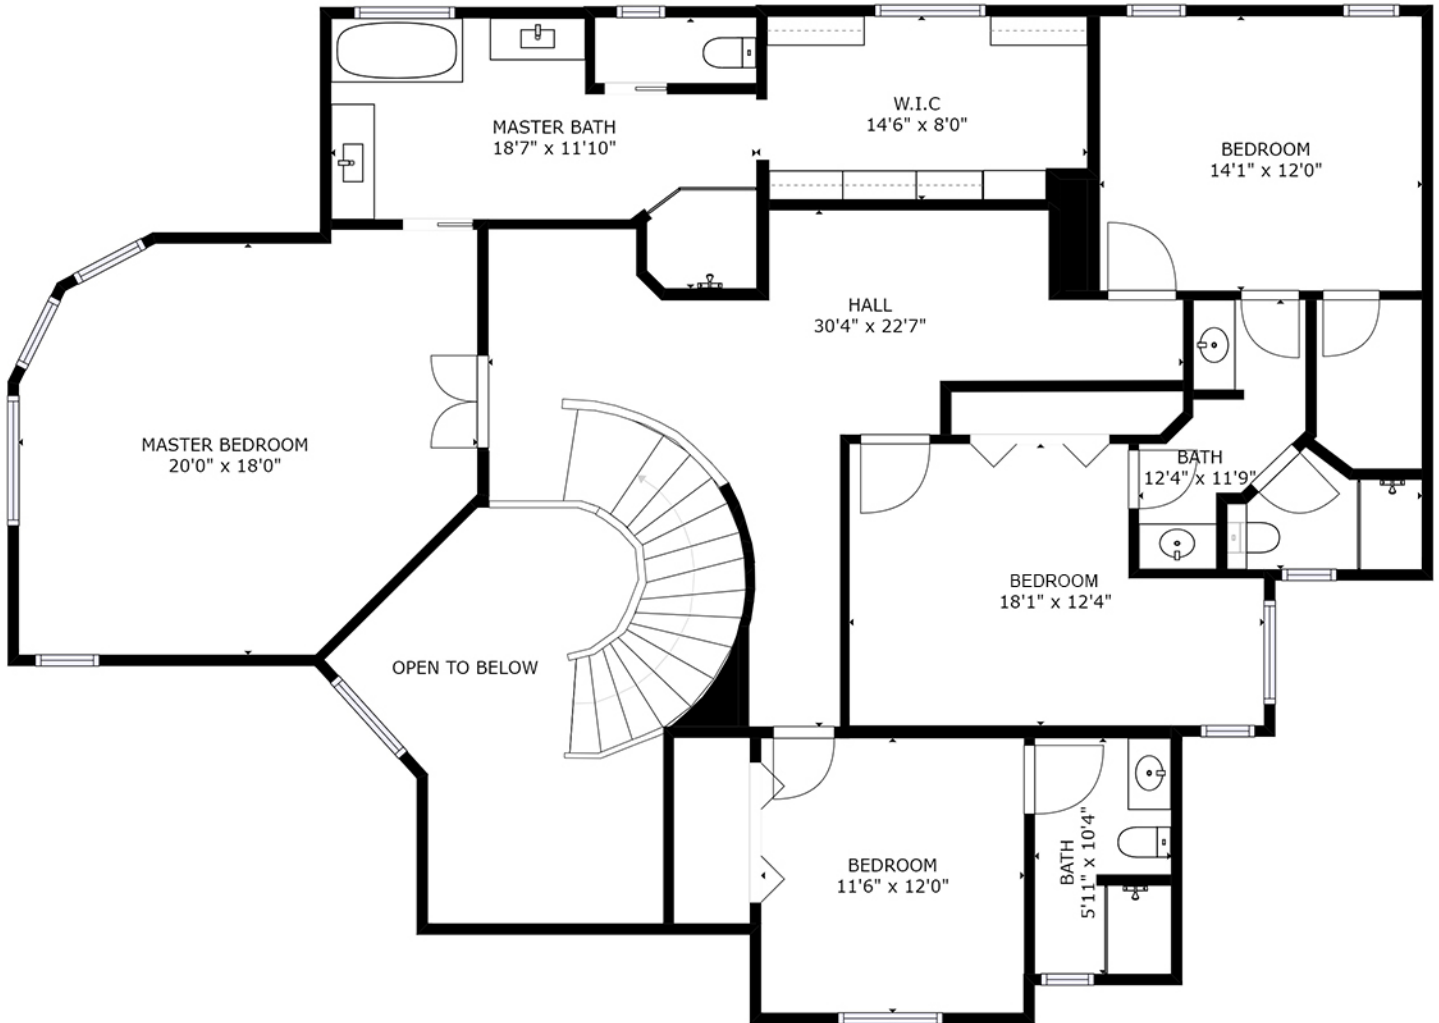

FLOOR 2

1308 N 191st Ave

SIZES AND DIMENSIONS ARE APPROXIMATE. ACTUAL MAY VARY.

Don Fuller

c: 402-677-8070

e: donfuller@donfullerhomes.com

w: omahafullergroup.com