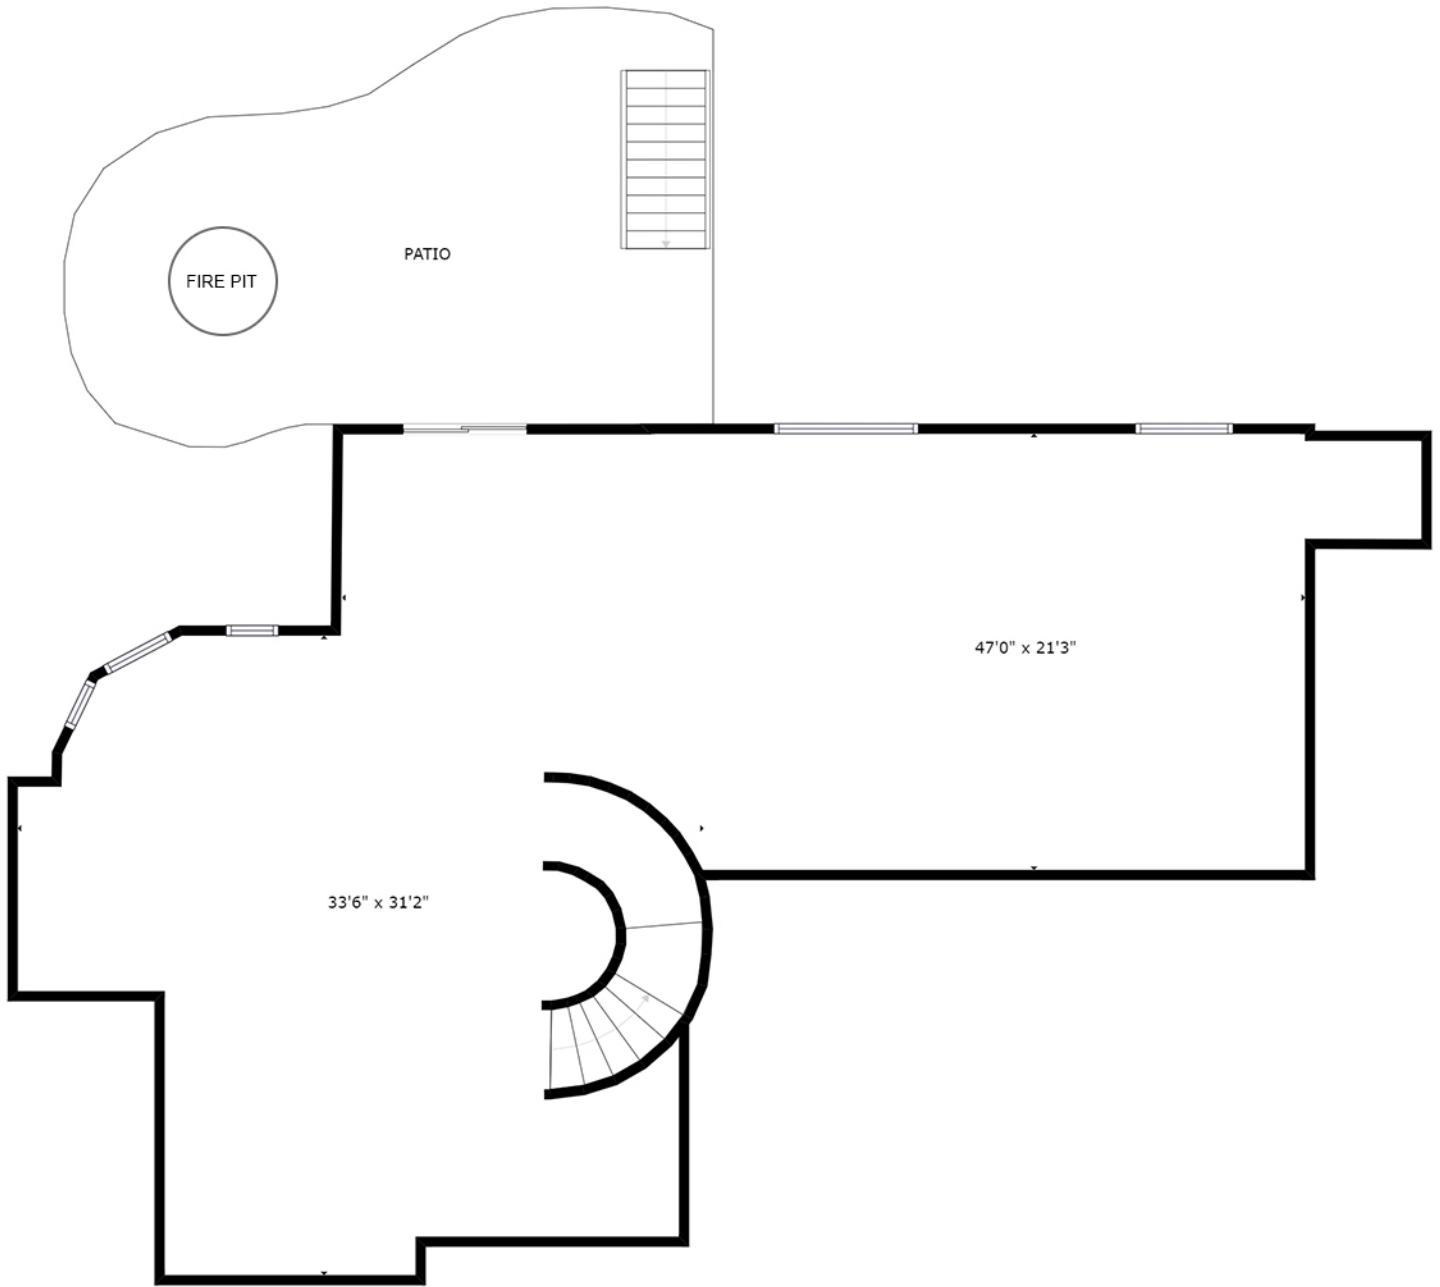

LOWER LEVEL

1308 N 191st Ave

SIZES AND DIMENSIONS ARE APPROXIMATE. ACTUAL MAY VARY.

Don Fuller

c: 402-677-8070

e: donfuller@donfullerhomes.com

w: omahafullergroup.com