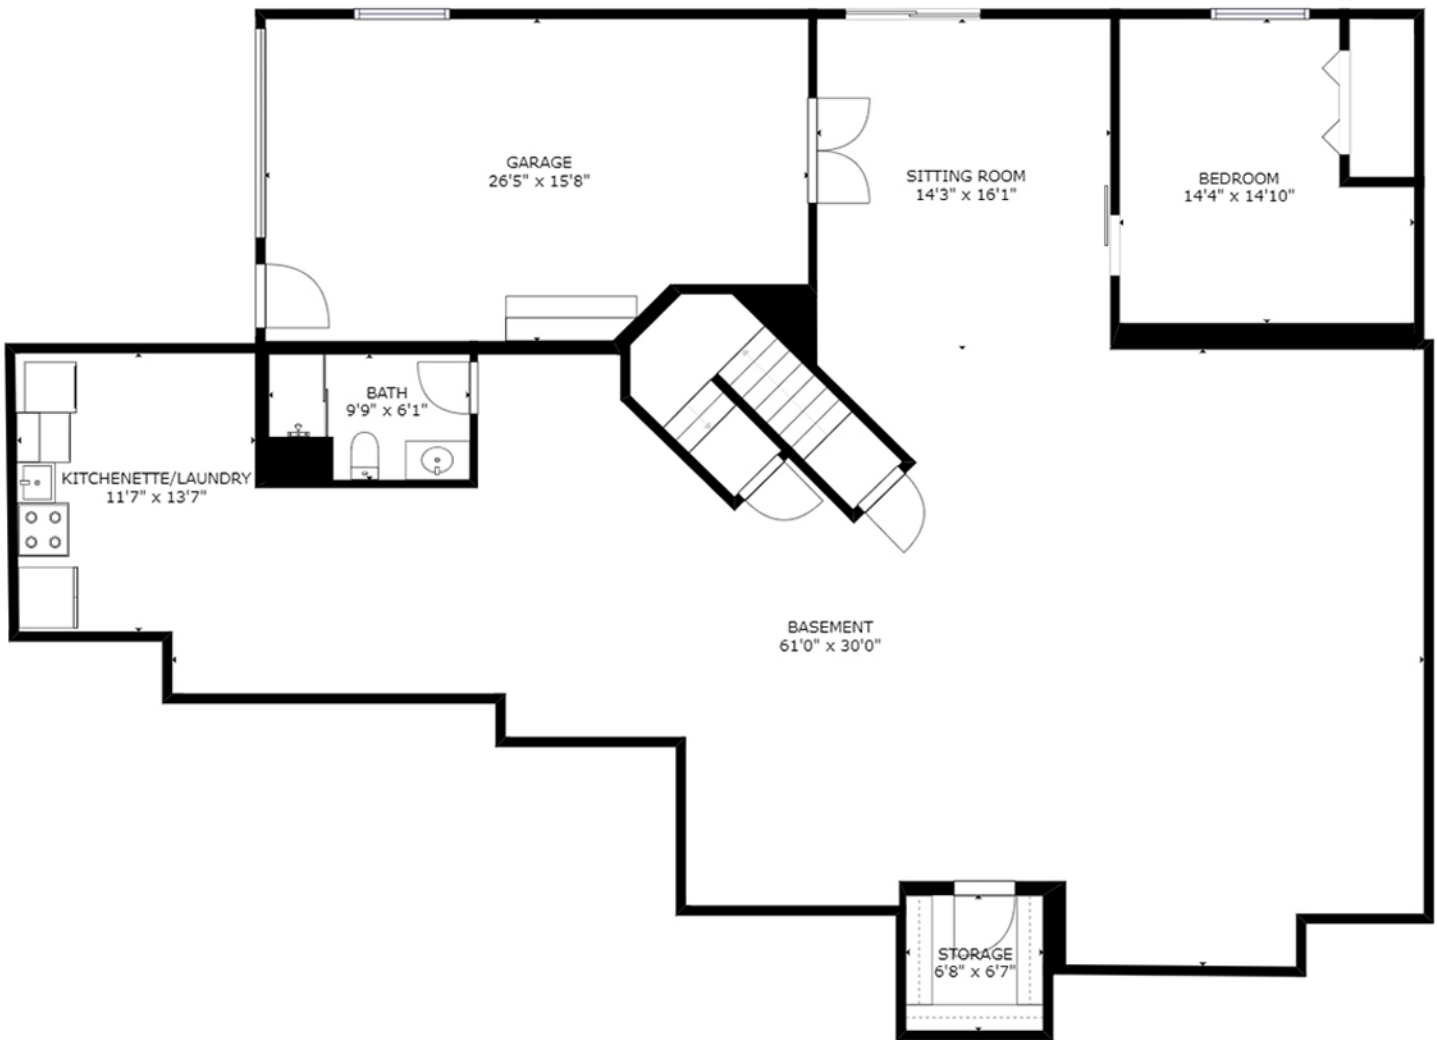

LOWER LEVEL

18651 Howe St

SIZES AND DIMENSIONS ARE APPROXIMATE. ACTUAL MAY VARY.

Don Fuller

c: 402-677-8070

e: donfuller@donfullerhomes.com

w: omahafullergroup.com