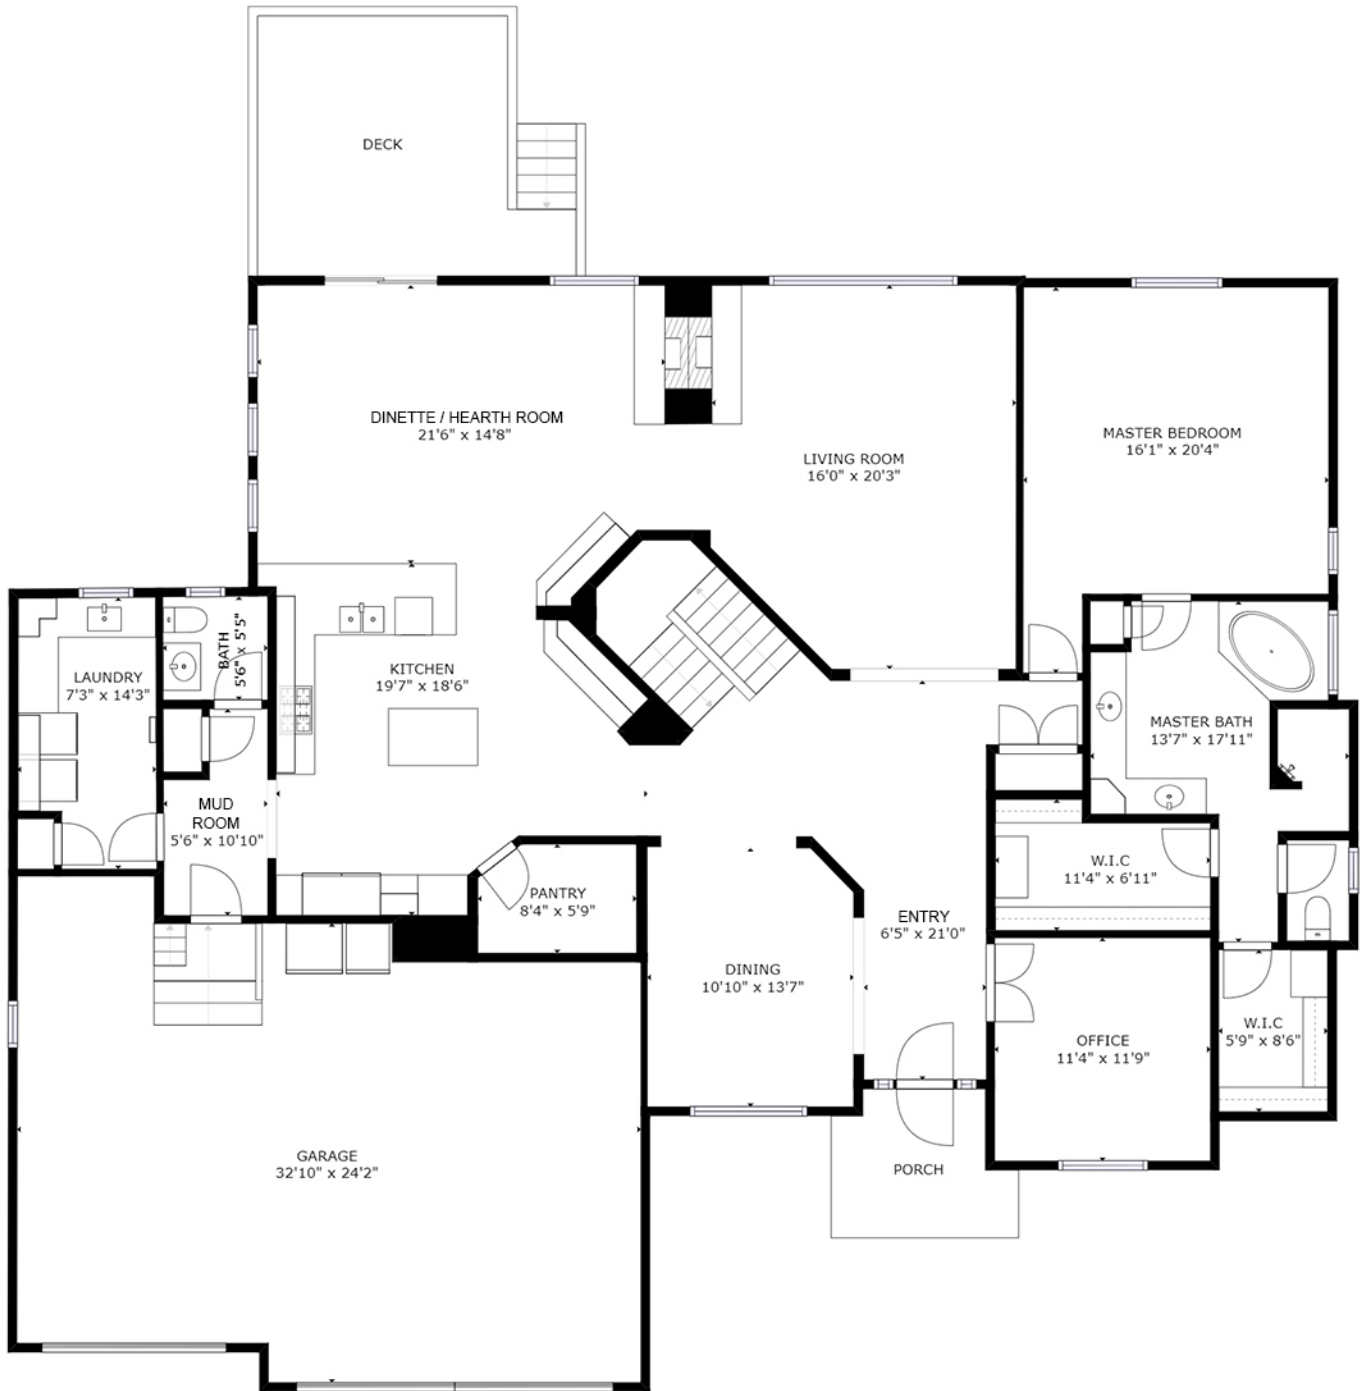

# MAIN FLOOR

18651 Howe St

SIZES AND DIMENSIONS ARE APPROXIMATE. ACTUAL MAY VARY.

**Don Fuller**

c: 402-677-8070

e: donfuller@donfullerhomes.com

w: omahafullergroup.com