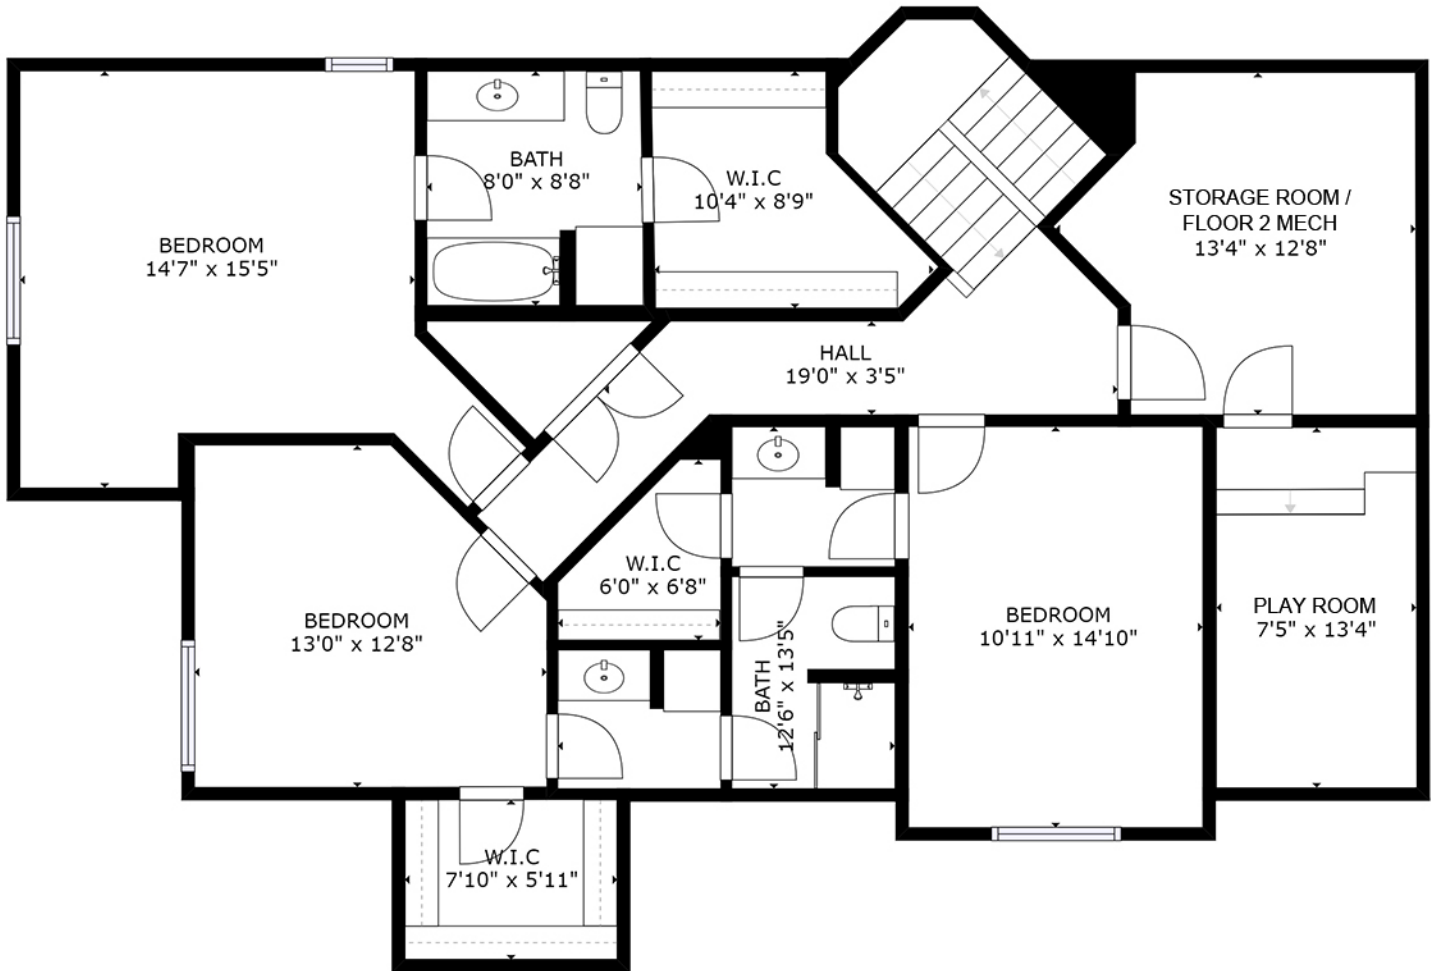

FLOOR 2

18651 Howe St

SIZES AND DIMENSIONS ARE APPROXIMATE. ACTUAL MAY VARY.

Don Fuller

c: 402-677-8070

e: donfuller@donfullerhomes.com

w: omahafullergroup.com