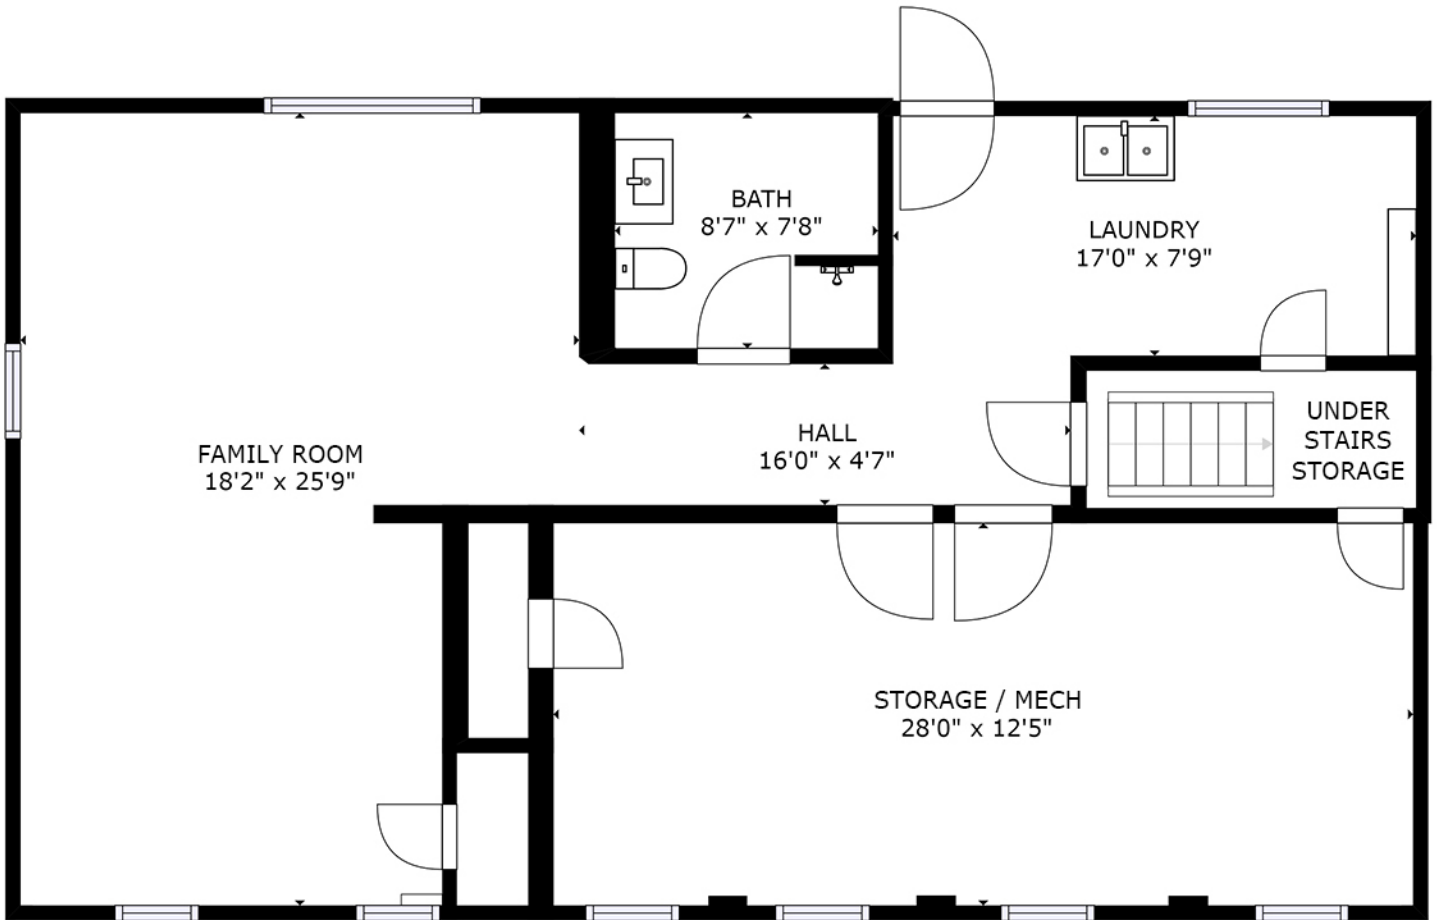

Teri and Sara Team

Sara: (402) 917-2967 Teri: (402) 669-0545
e: teriandsara@nebraskarealty.com
w: www.teriandsara.com

LOWER LEVEL

605 EDWARDS ST

SIZES AND DIMENSIONS ARE APPROXIMATE. ACTUAL MAY VARY.

Teri and Sara Team