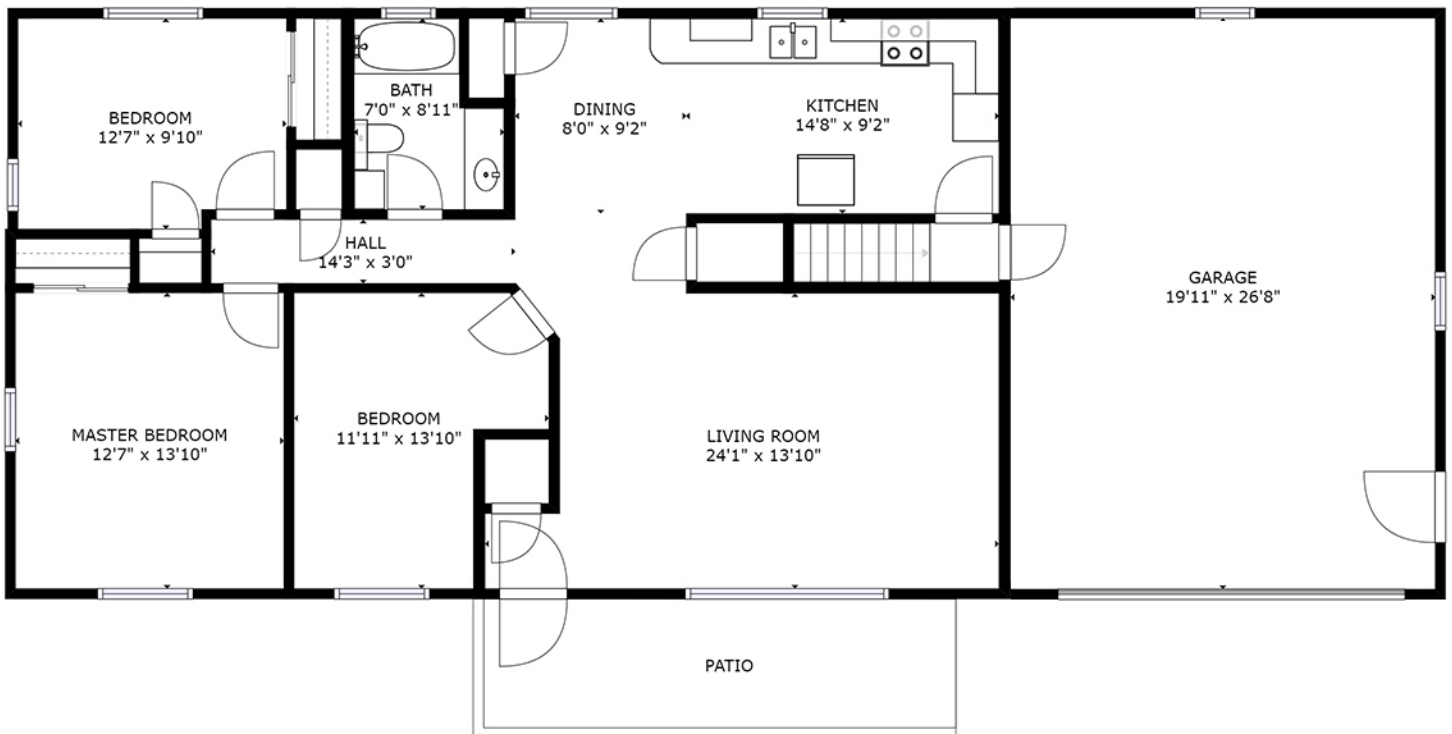

Teri and Sara Team

Sara: (402) 917-2967 Teri: (402) 669-0545
e: teriandsara@nebraskarealty.com
w: www.teriandsara.com

605 Edwards St

MAIN FLOOR

605 EDWARDS ST

SIZES AND DIMENSIONS ARE APPROXIMATE. ACTUAL MAY VARY.