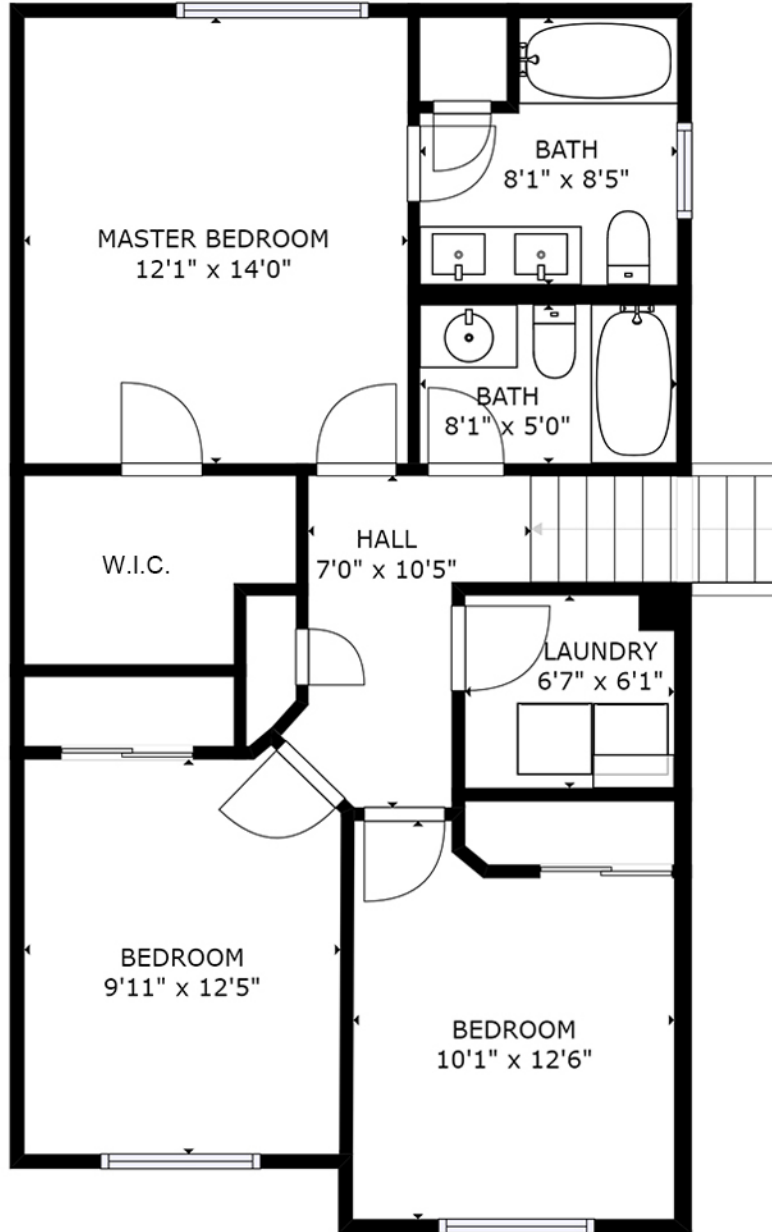

16253 Saratoga St

SIZES AND DIMENSIONS ARE APPROXIMATE. ACTUAL MAY VARY.

Don Fuller

c: 402-677-8070

e: donfuller@donfullerhomes.com

w: omahafullergroup.com

FLOOR 2

16253 Saratoga St

SIZES AND DIMENSIONS ARE APPROXIMATE. ACTUAL MAY VARY.

Don Fuller

c: 402-677-8070

e: donfuller@donfullerhomes.com

w: omahafullergroup.com