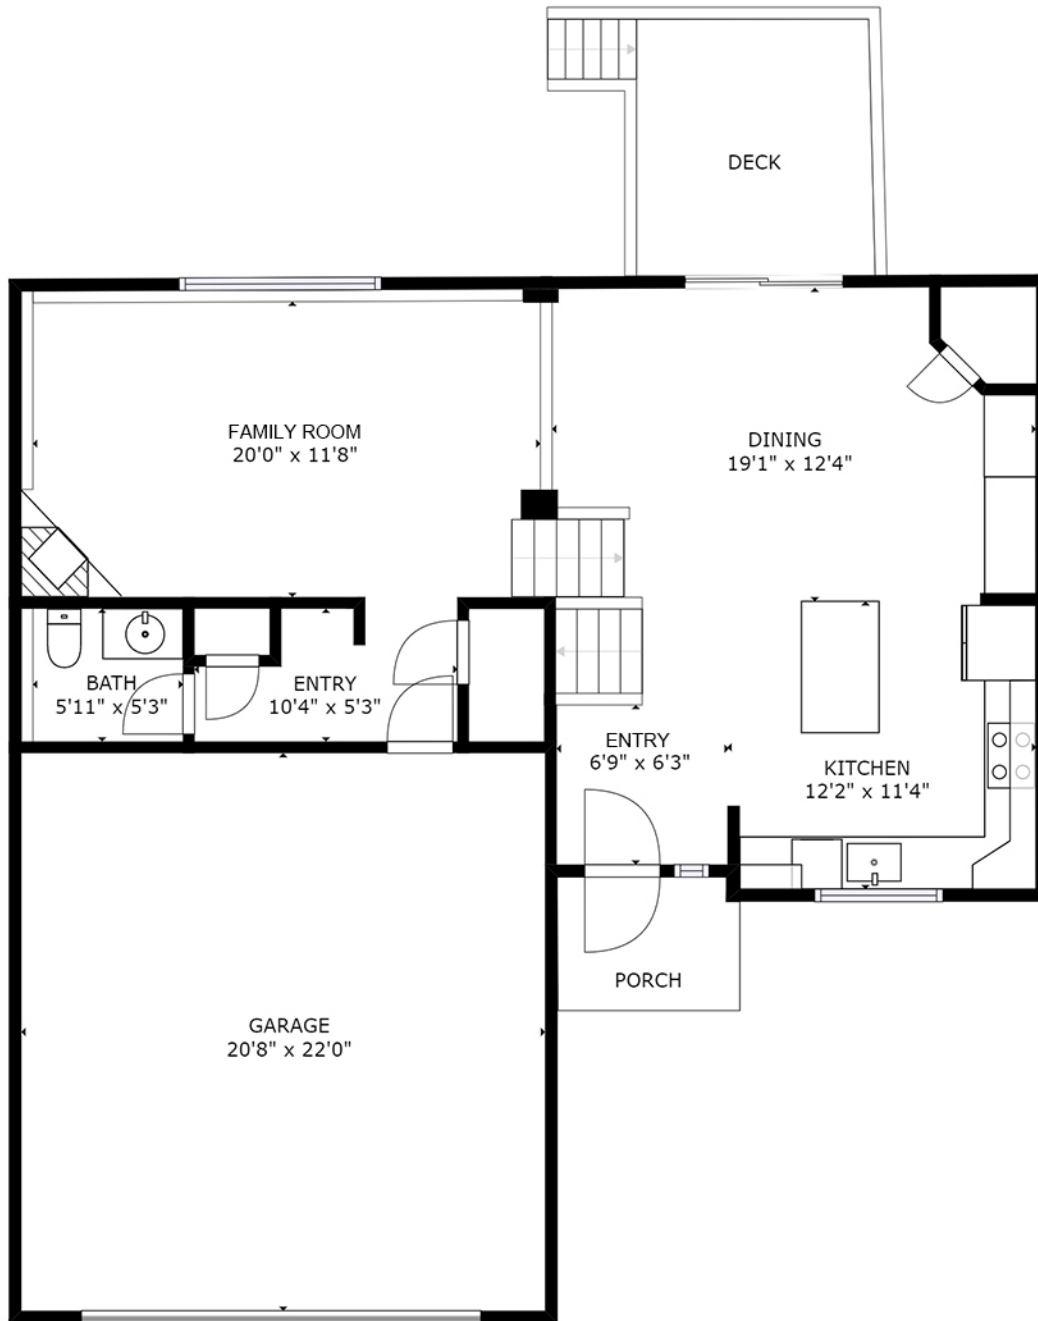

16253 Saratoga St

SIZES AND DIMENSIONS ARE APPROXIMATE. ACTUAL MAY VARY.

Don Fuller

c: 402-677-8070

e: donfuller@donfullerhomes.com

w: omahafullergroup.com

FLOOR 2

16253 Saratoga St