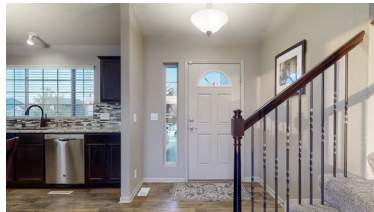

<https://realestate.lifestyle360vr.com/listings/16253-saratoga-st/>