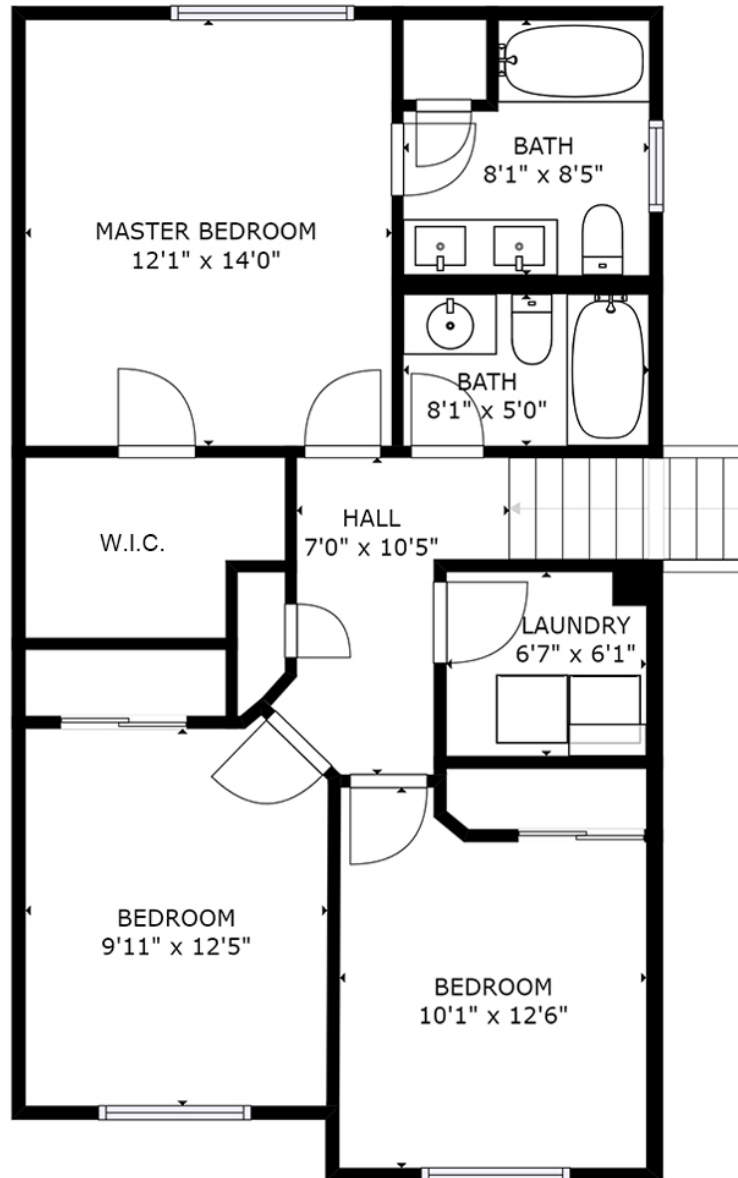

FLOOR 2

16253 Saratoga St

SIZES AND DIMENSIONS ARE APPROXIMATE.
ACTUAL MAY VARY.

Don Fuller
Omaha Fuller Group
BHHS Ambassador Real Estate

c: (402) 677-8070
e: donfuller@donfullerhomes.com
w: omahafullergroup.com