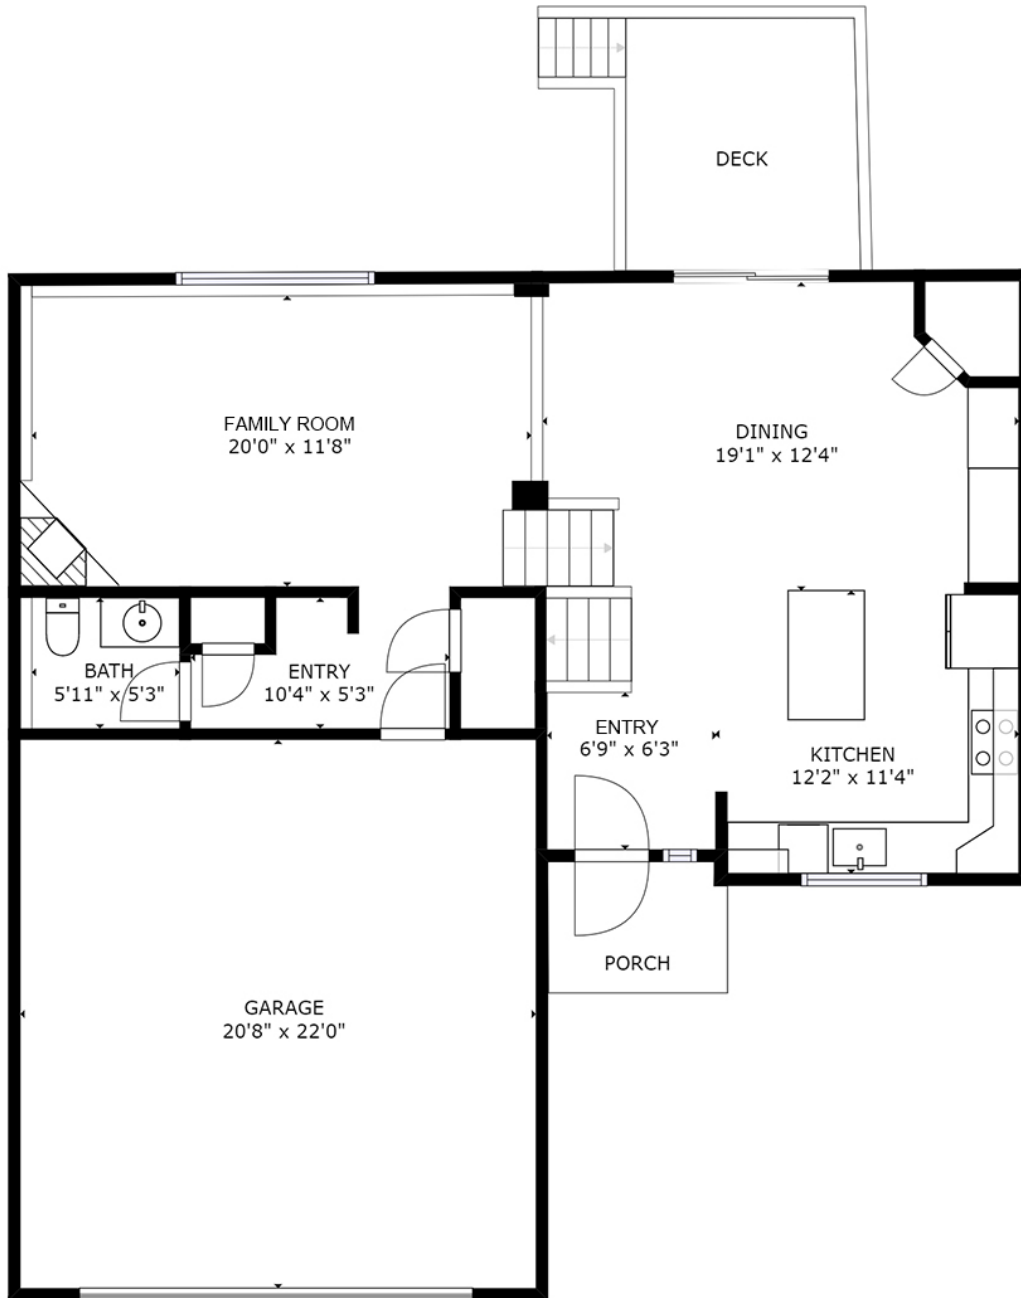

MAIN FLOOR

16253 Saratoga St

SIZES AND DIMENSIONS ARE APPROXIMATE.
ACTUAL MAY VARY.

Don Fuller
Omaha Fuller Group
BHHS Ambassador Real Estate

c: (402) 677-8070
e: donfuller@donfullerhomes.com
w: omahafullergroup.com