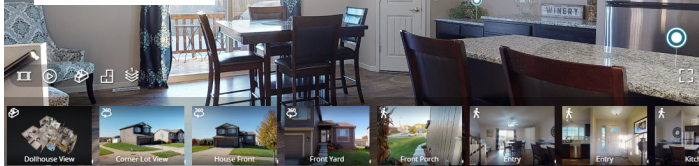

THIS HOME IS
ALWAYS OPEN ONLINE™
TAKE A VIRTUAL TOUR!

Don Fuller
Omaha Fuller Group
BHHS Ambassador Real Estate

c: (402) 677-8070
e: donfuller@donfullerhomes.com
w: omahafullergroup.com

DESCRIPTION

Here it is! An impeccably maintained, one owner, multi-level home in the desirable Stone Ridge neighborhood! Entertaining is fun in this open kitchen and dinette, featuring new granite on the large island and a stunning tile backsplash. This sunny, open kitchen includes a cathedral ceiling and dinette with a walk-in pantry and another granite top serving cabinet, along with a conveniently located workstation desk. Curl up to the fireplace during our cold Nebraska winters in this cozy family room that includes surround sound ceiling speakers. Then enjoy a hot shower in the beautifully remodeled master bath with a granite counter and double sinks. The high efficiency furnace will make sure you always come home to a toasty home! Enjoy starry nights on the deck and days playing or lounging in the large backyard that is completely enclosed by a beautiful vinyl privacy fence. There has been lots of love in this home - keep the tradition alive and add your own happy memories today!

PROPERTY FEATURES

- Cathedral Ceilings
- Corner Lot
- Durable, High Quality Vinyl Flooring
- Full Vinyl Privacy Fence
- Gas Fireplace
- Granite Countertops
- High-Efficiency Furnace
- Large Walk-in Master Closet
- Remodeled Master Bathroom
- Stainless Steel Appliances
- Surround Sound Speakers Included
- Walk-in Pantry