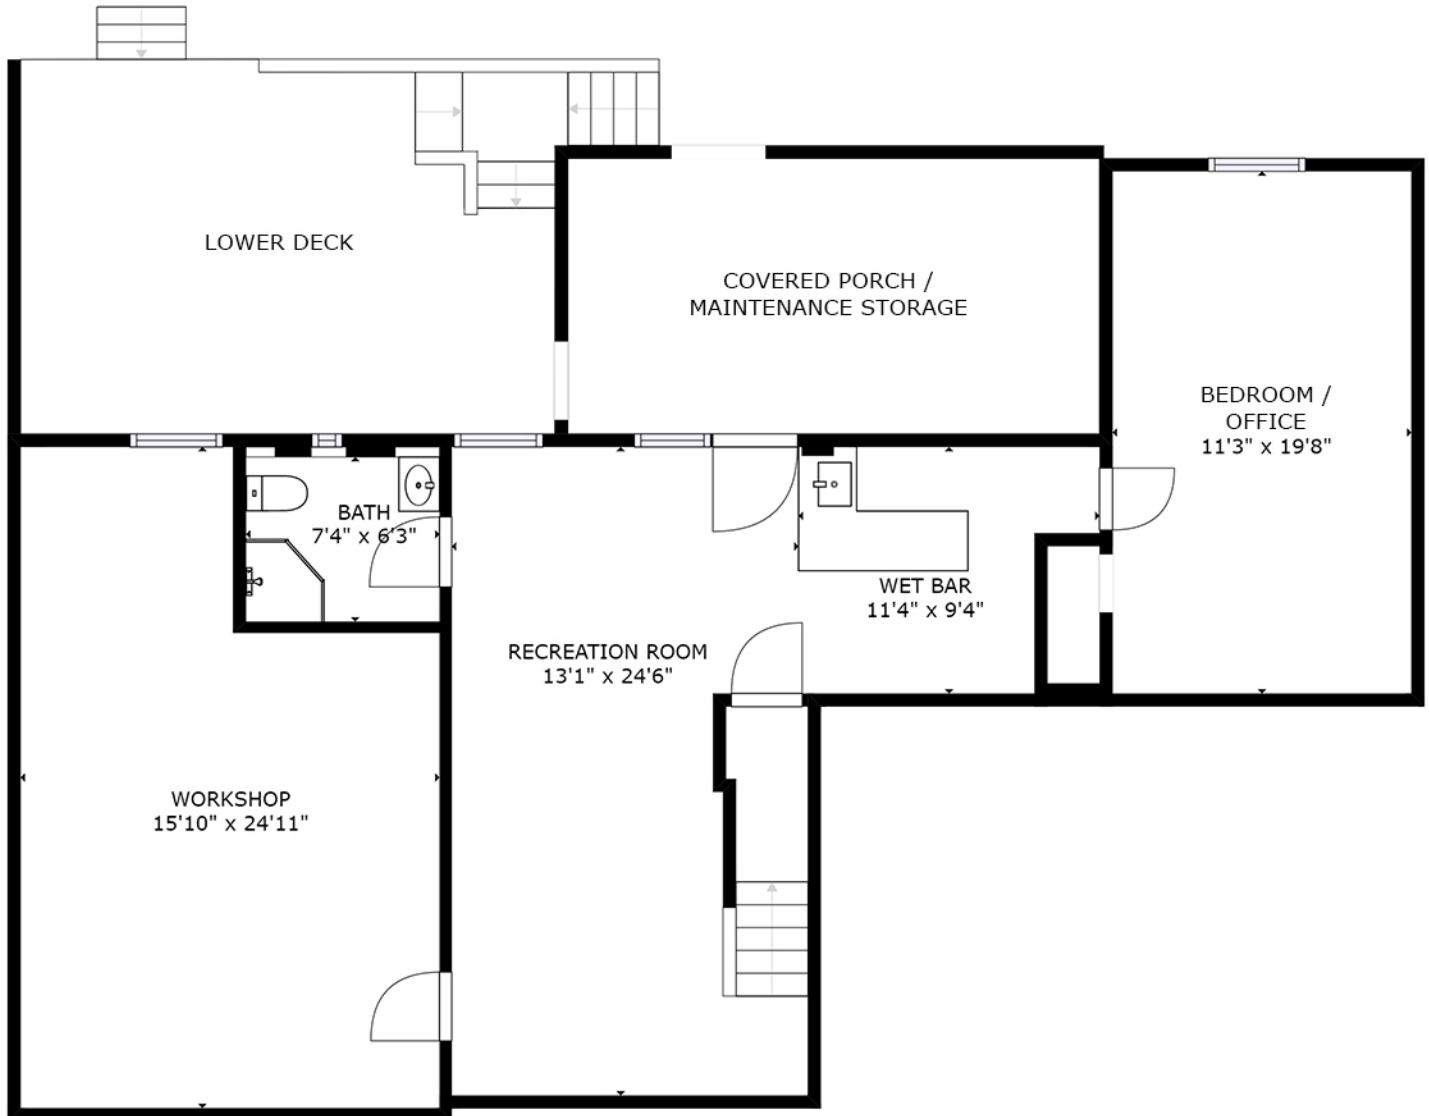

LOWER LEVEL

1323 S 137TH AVE

SIZES AND DIMENSIONS ARE APPROXIMATE. ACTUAL MAY VARY.

Teri and Sara Team

Sara: (402) 917-2967 Teri: (402) 669-0545
e: teriandsara@nebraskarealty.com
w: www.teriandsara.com