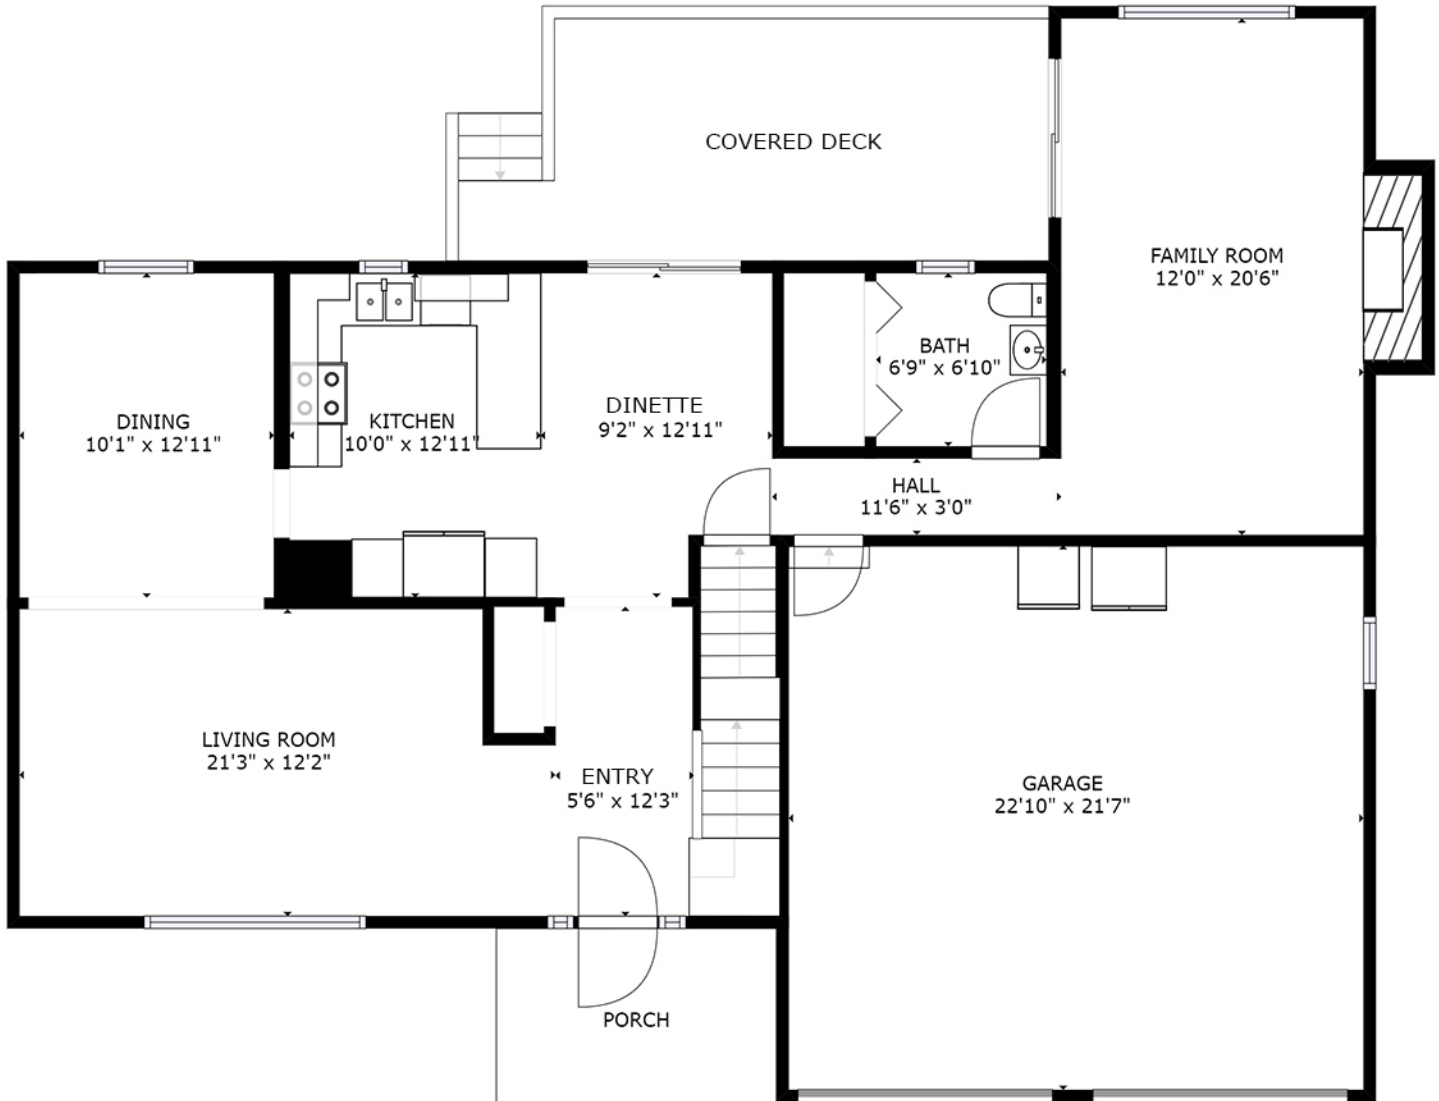

Teri and Sara Team

Sara: (402) 917-2967 Teri: (402) 669-0545
e: teriandsara@nebraskarealty.com
w: www.teriandsara.com

1323 S 137th Ave

MAIN FLOOR

1323 S 137TH AVE

SIZES AND DIMENSIONS ARE APPROXIMATE. ACTUAL MAY VARY.