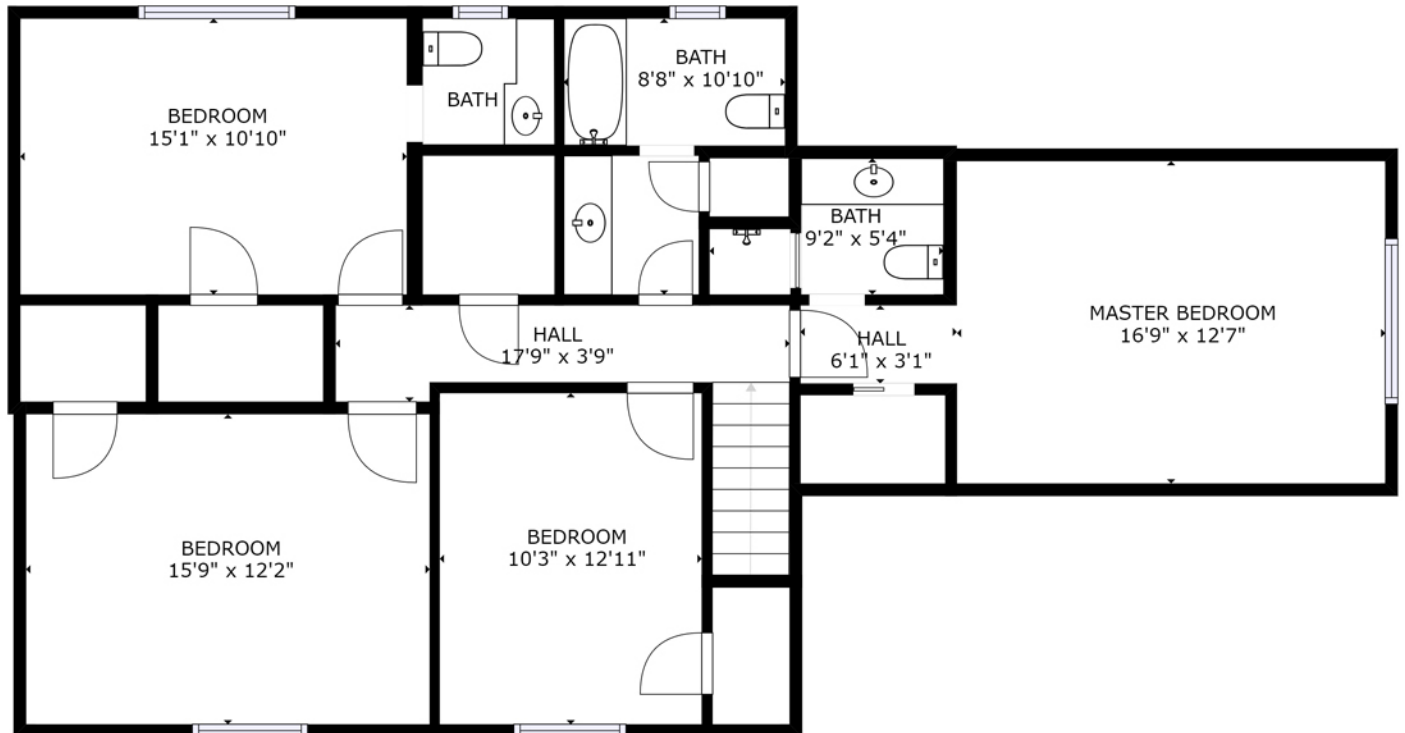

FLOOR 2

1323 S 137TH AVE

SIZES AND DIMENSIONS ARE APPROXIMATE. ACTUAL MAY VARY.

Teri and Sara Team

Sara: (402) 917-2967 Teri: (402) 669-0545
e: teriandsara@nebraskarealty.com
w: www.teriandsara.com