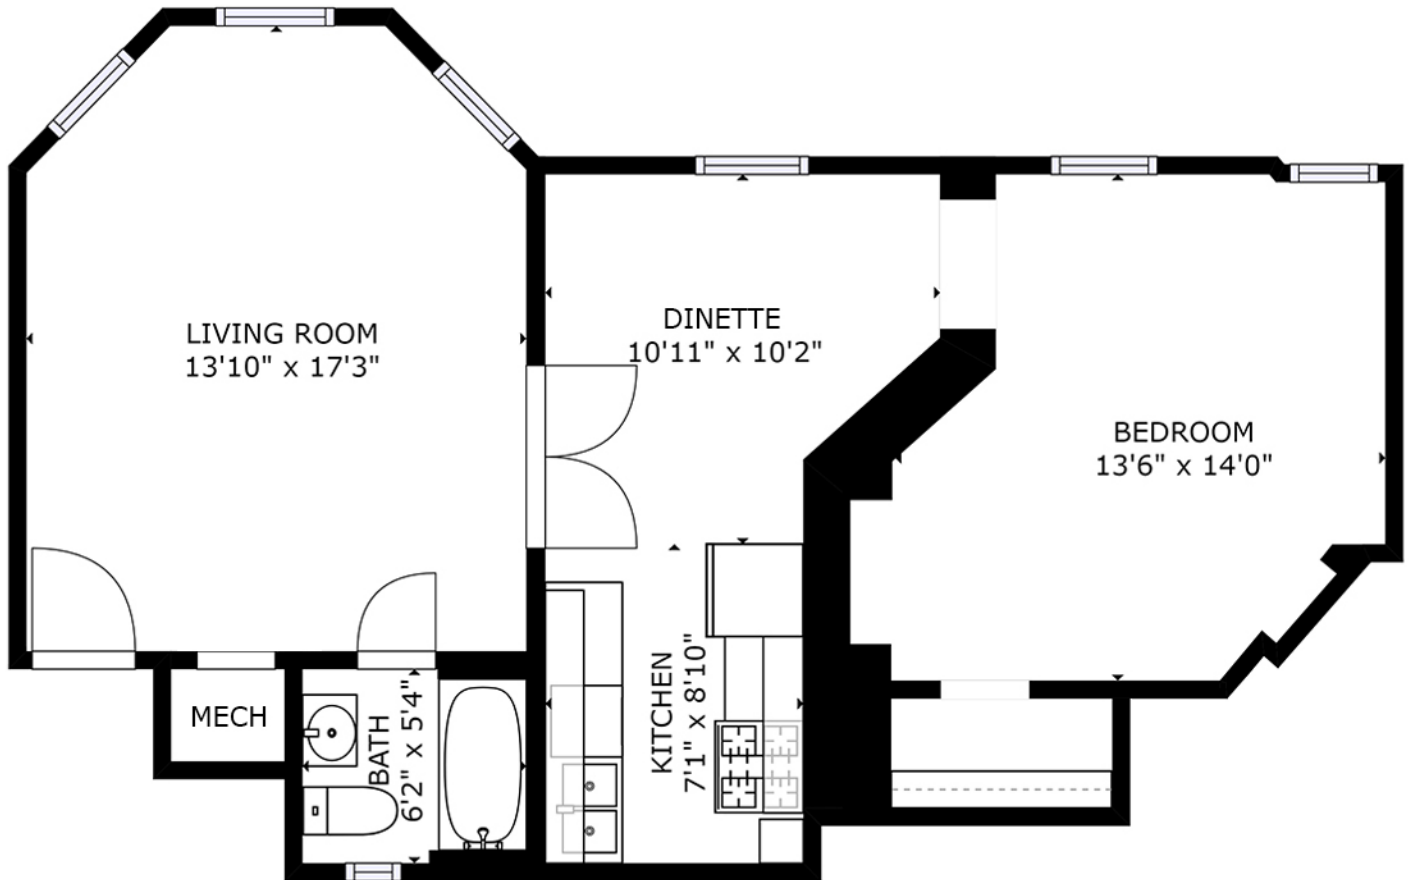

## The Normandie #12

This home is  
ALWAYS OPEN ONLINE™  
with Lifestyle 360

# The Normandie #12

2955 Pacific St

SIZES AND DIMENSIONS ARE APPROXIMATE. ACTUAL MAY VARY.

This home is  
ALWAYS OPEN ONLINE™  
with Lifestyle 360