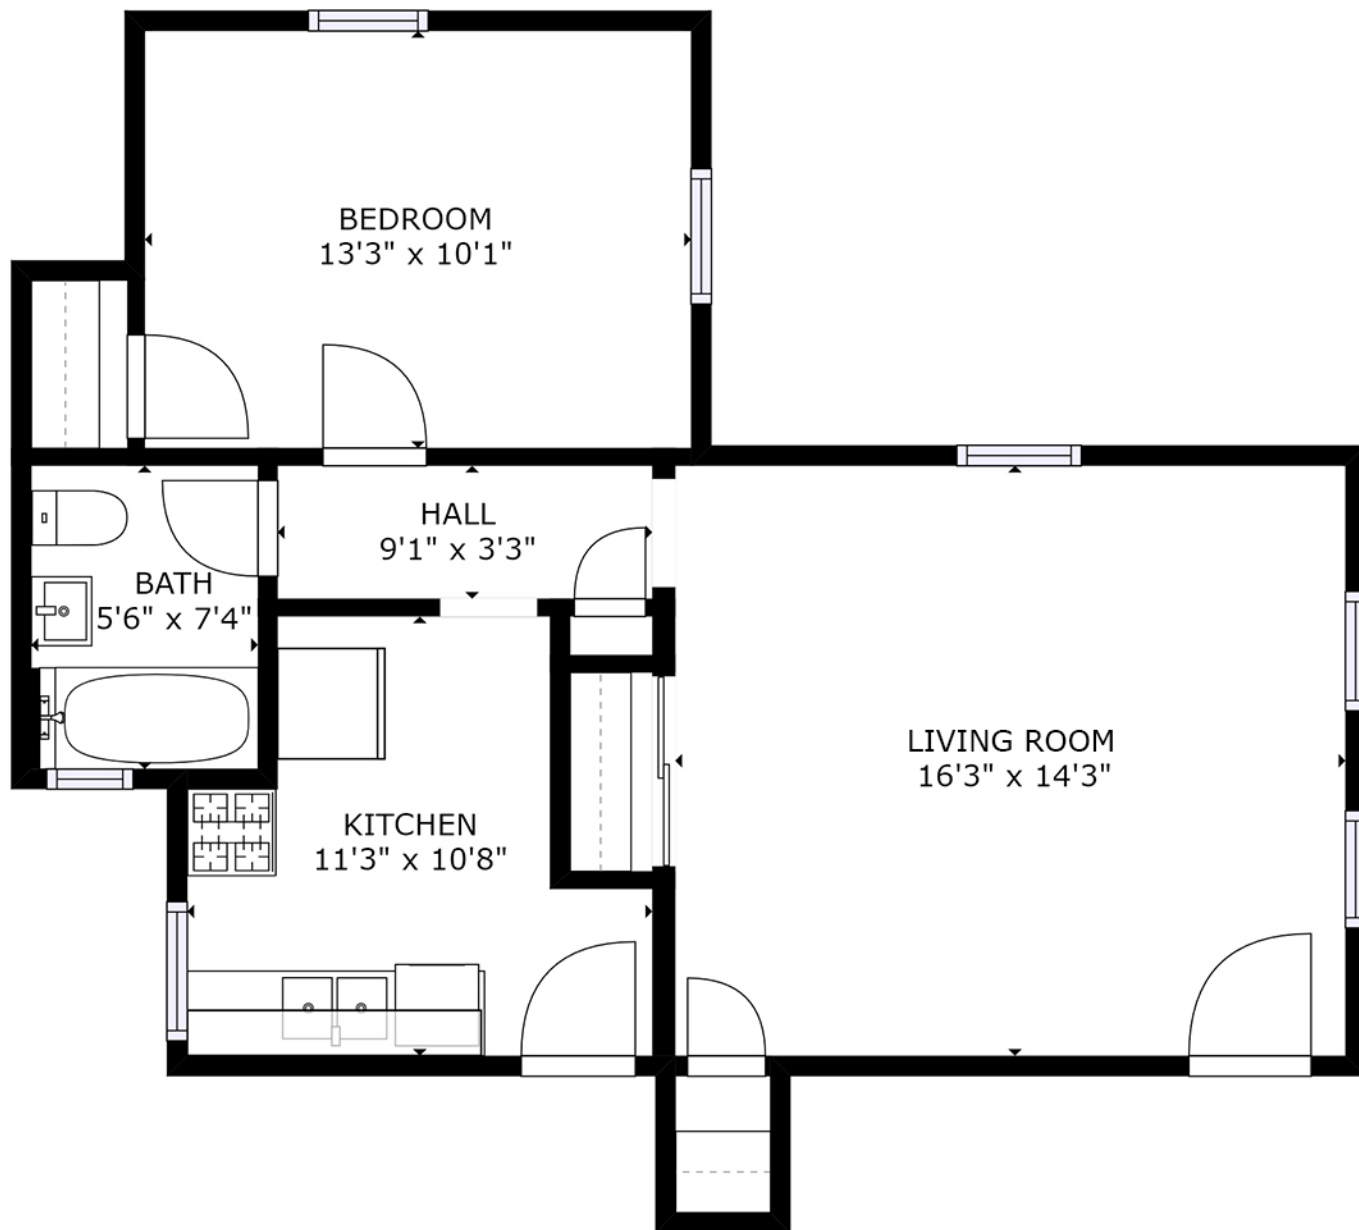

Round Hill Pacific

o: (402) 281-3575
e: omaha@roundhillpacific.com
w: roundhillpacific.com

Hillside Court #113

This home is
ALWAYS OPEN ONLINE™
with Lifestyle 360

Hillside Court #113

316 N 31st St

SIZES AND DIMENSIONS ARE APPROXIMATE. ACTUAL MAY VARY.

This home is
ALWAYS OPEN ONLINE™
with Lifestyle 360