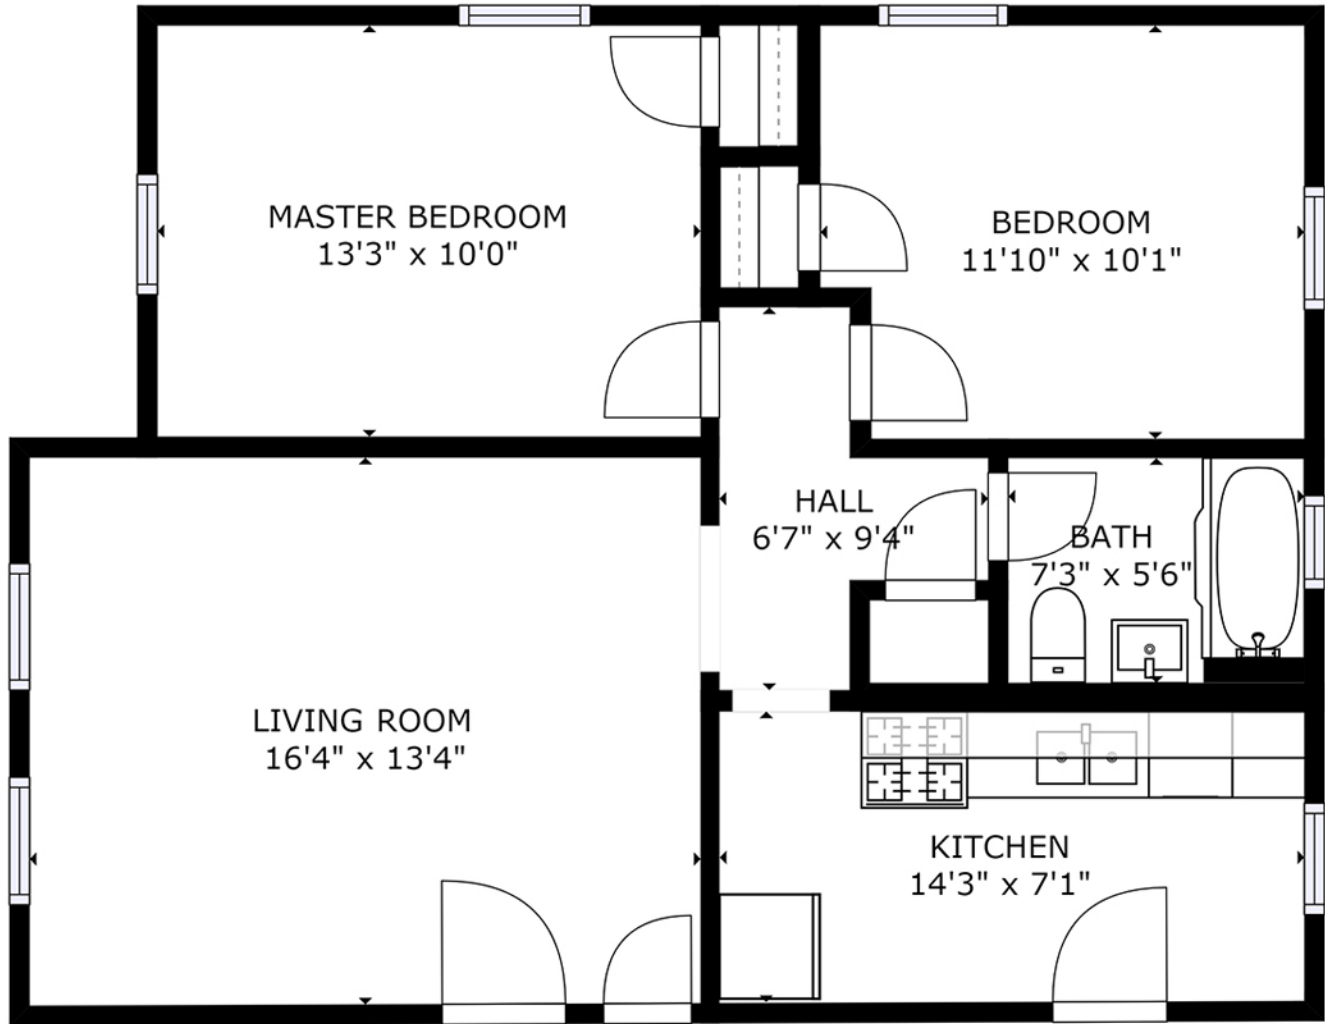

Round Hill Pacific

o: (402) 281-3575
e: omaha@roundhillpacific.com
w: roundhillpacific.com

Hillside Court #223

This home is
ALWAYS OPEN ONLINE™
with Lifestyle 360

Hillside Court #223

318 N 31st Ave

SIZES AND DIMENSIONS ARE APPROXIMATE. ACTUAL MAY VARY.