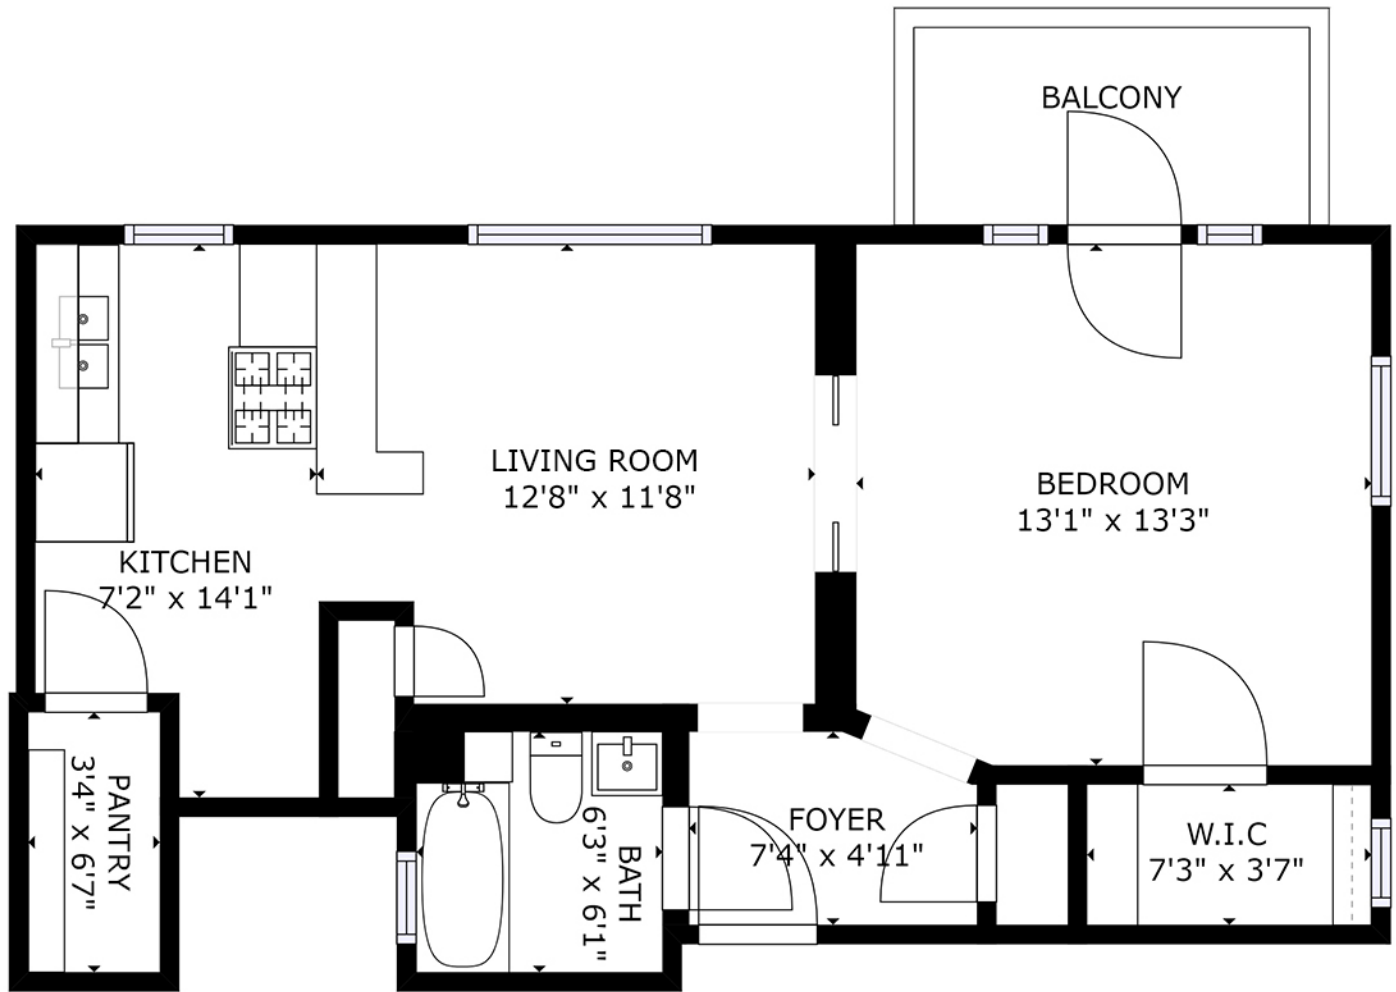

Round Hill Pacific

o: (402) 281-3575
e: omaha@roundhillpacific.com
w: roundhillpacific.com

The Dewey #14

This home is
ALWAYS OPEN ONLINE™
with Lifestyle 360

The Dewey #14

3301 Dewey Ave

SIZES AND DIMENSIONS ARE APPROXIMATE. ACTUAL MAY VARY.