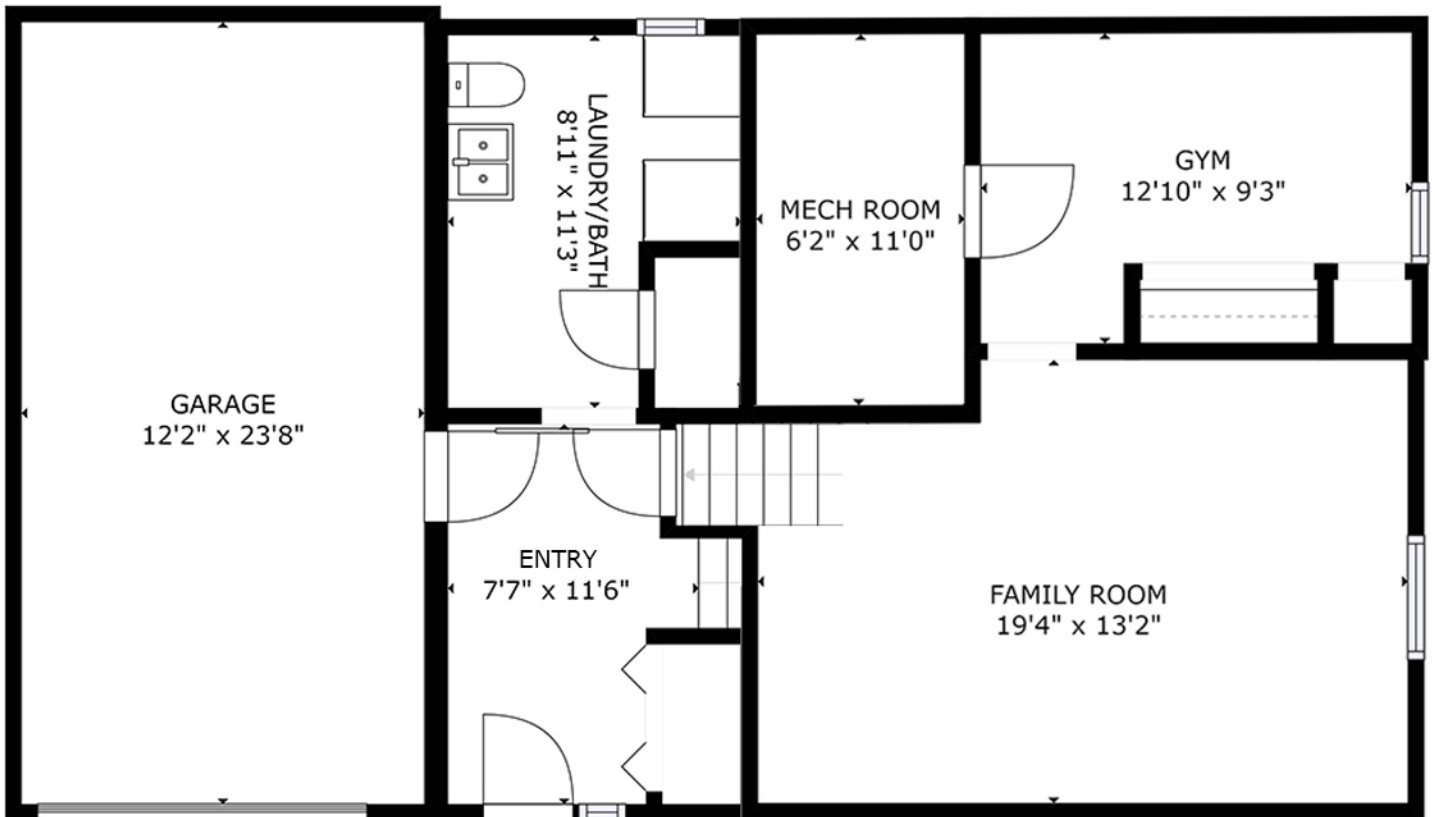

LOWER LEVEL

8255 RALSTON AVE

SIZES AND DIMENSIONS ARE APPROXIMATE. ACTUAL MAY VARY.

Teri and Sara Team

Sara: (402) 917-2967 Teri: (402) 669-0545
e: teriandsara@nebraskarealty.com
w: www.teriandsara.com