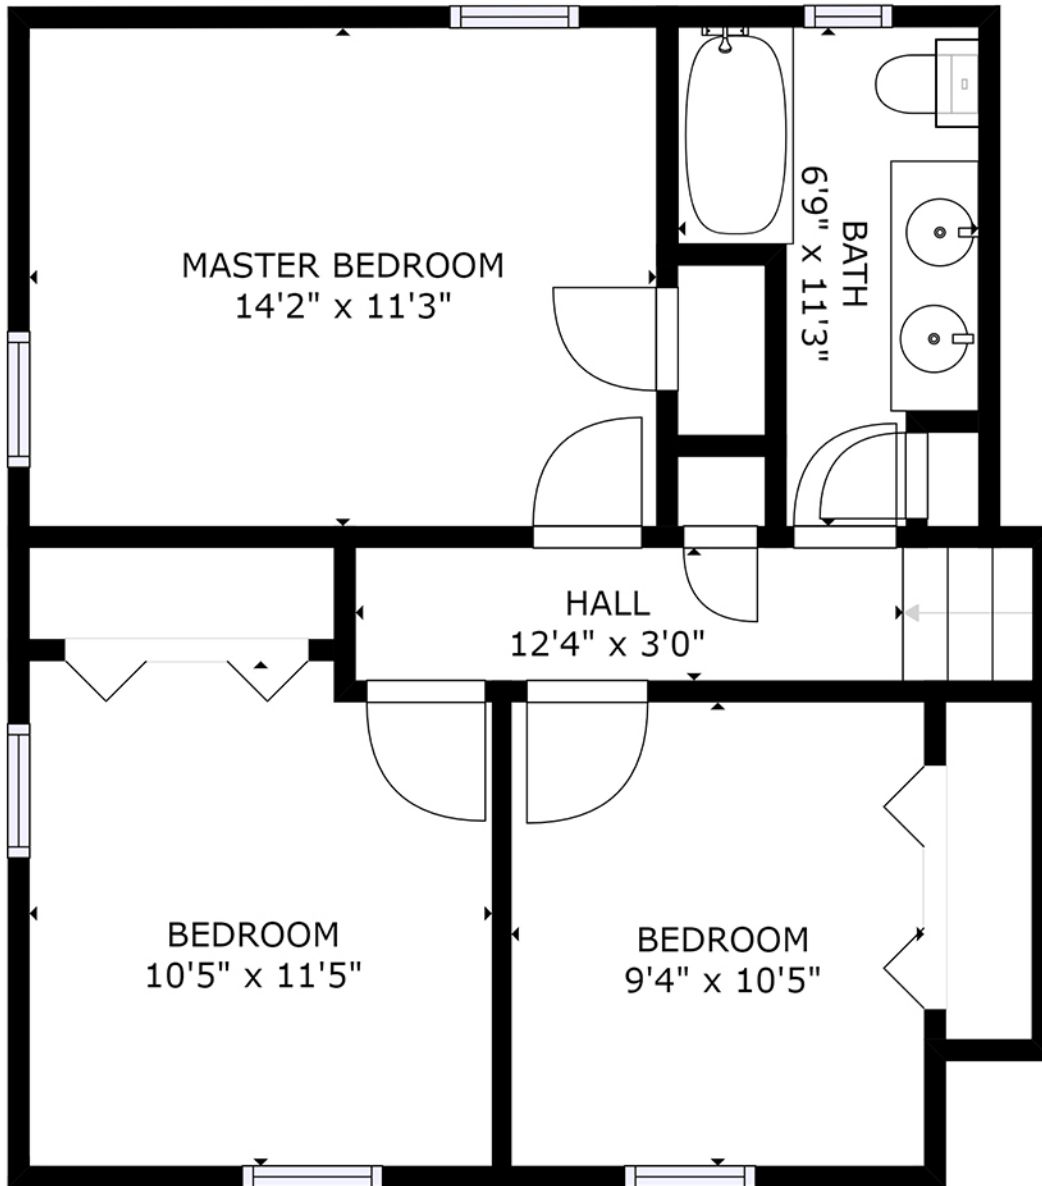

FLOOR 2

8255 RALSTON AVE

SIZES AND DIMENSIONS ARE APPROXIMATE. ACTUAL MAY VARY.

Teri and Sara Team

Sara: (402) 917-2967 Teri: (402) 669-0545
e: teriandsara@nebraskarealty.com
w: www.teriandsara.com