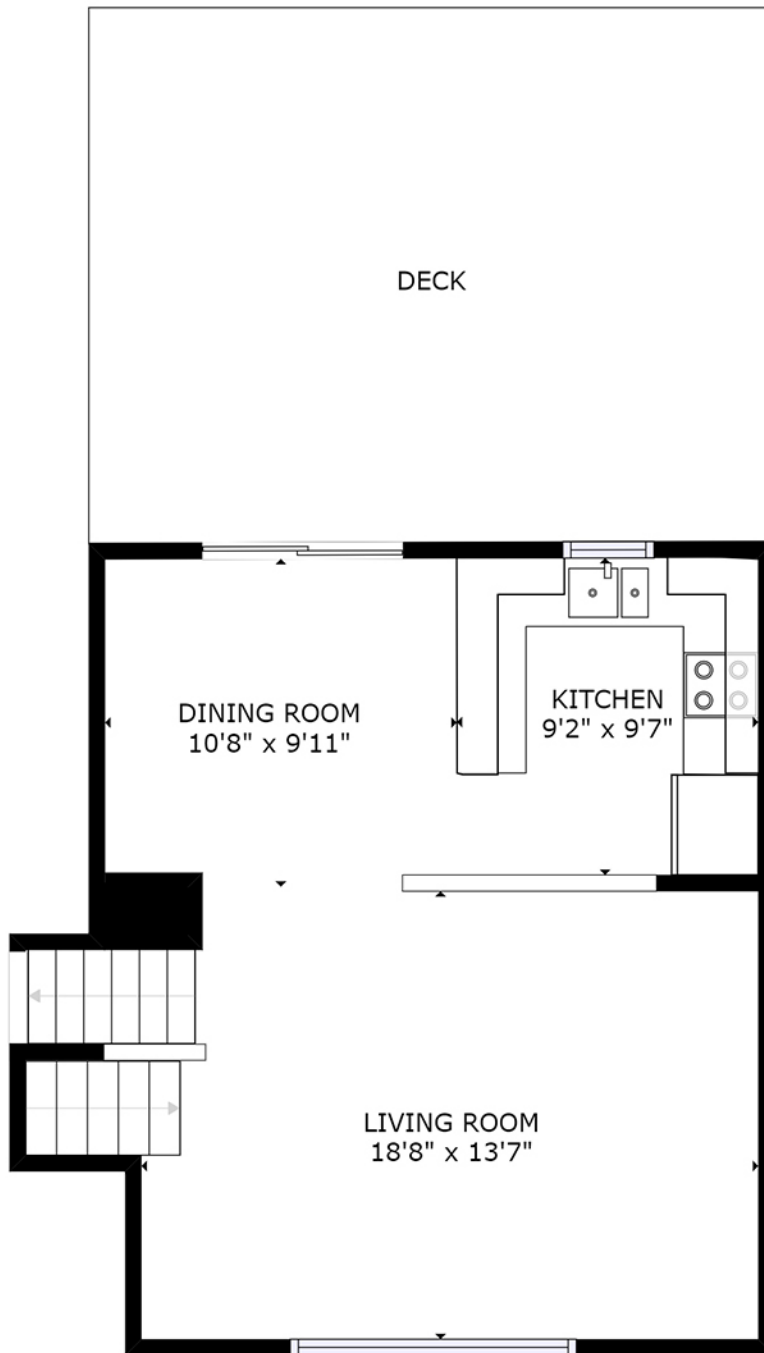

Teri and Sara Team

Sara: (402) 917-2967 Teri: (402) 669-0545
e: teriandsara@nebraskarealty.com
w: www.teriandsara.com

8255 Ralston Ave

MAIN FLOOR

8255 RALSTON AVE

SIZES AND DIMENSIONS ARE APPROXIMATE. ACTUAL MAY VARY.