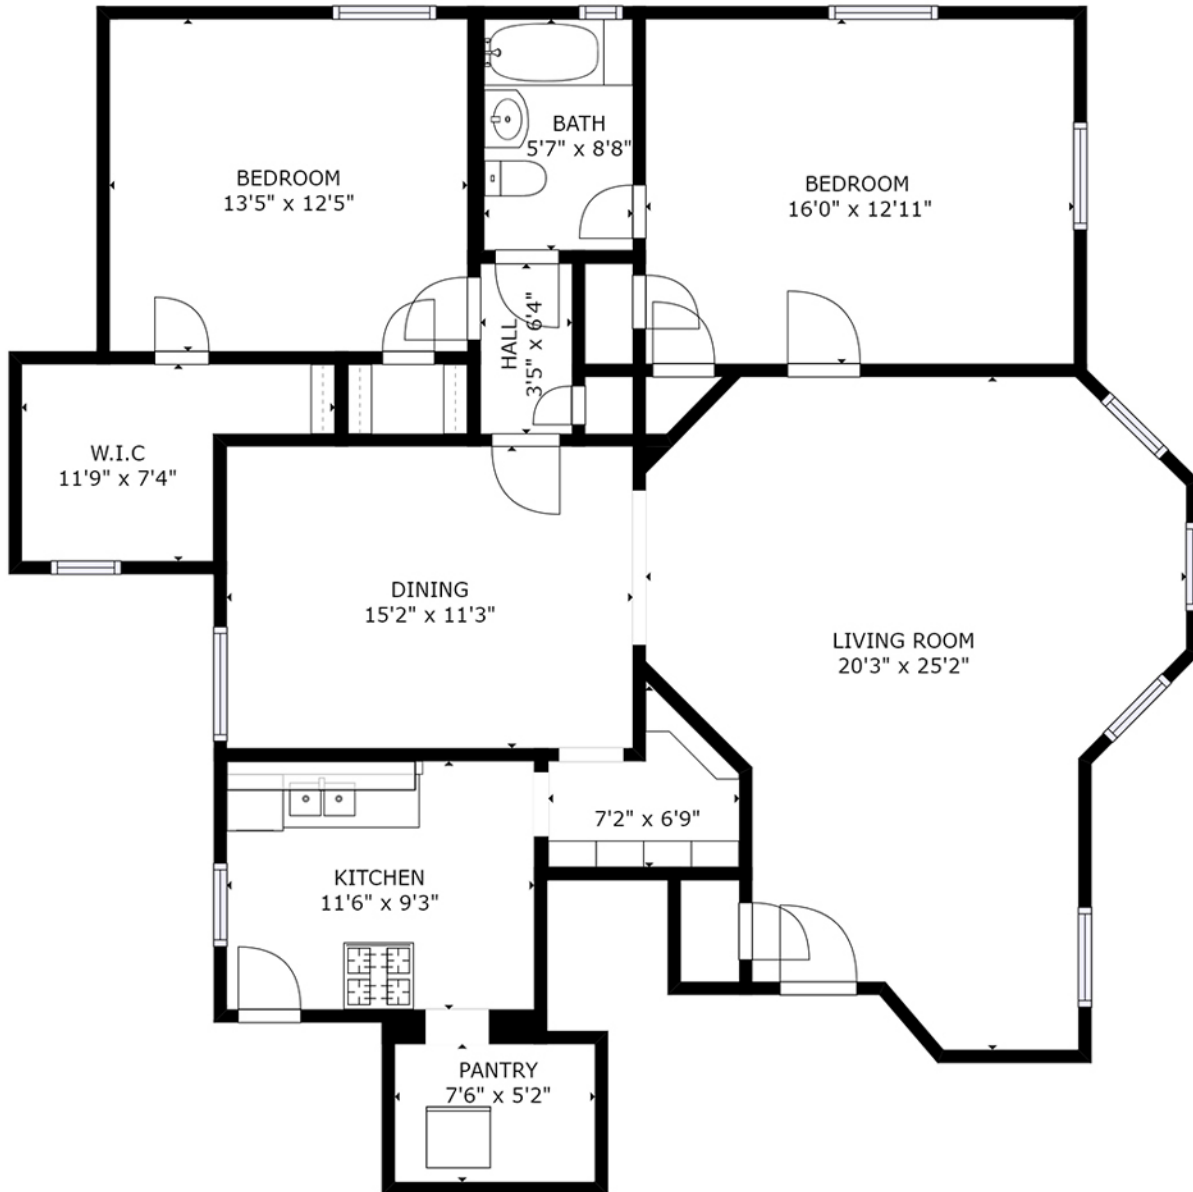

Round Hill Pacific

o: (402) 281-3575
e: omaha@roundhillpacific.com
w: roundhillpacific.com

The Normandie #5

This home is
ALWAYS OPEN ONLINE™
with Lifestyle 360

The Normandie #5

1105 Park Avenue

SIZES AND DIMENSIONS ARE APPROXIMATE. ACTUAL MAY VARY.