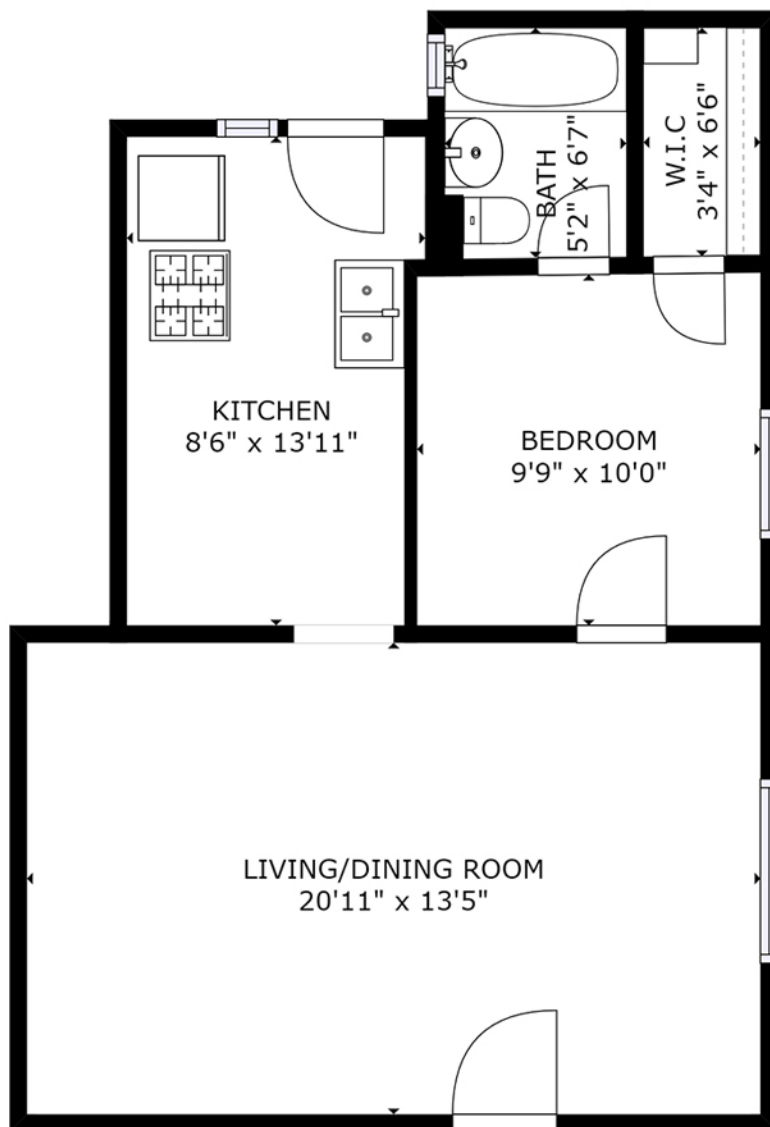

Round Hill Pacific

o: (402) 281-3575
e: omaha@roundhillpacific.com
w: roundhillpacific.com

Harney Court # 23

This home is
ALWAYS OPEN ONLINE™
with Lifestyle 360

Harney Court #23

2464 Harney St

SIZES AND DIMENSIONS ARE APPROXIMATE. ACTUAL MAY VARY.