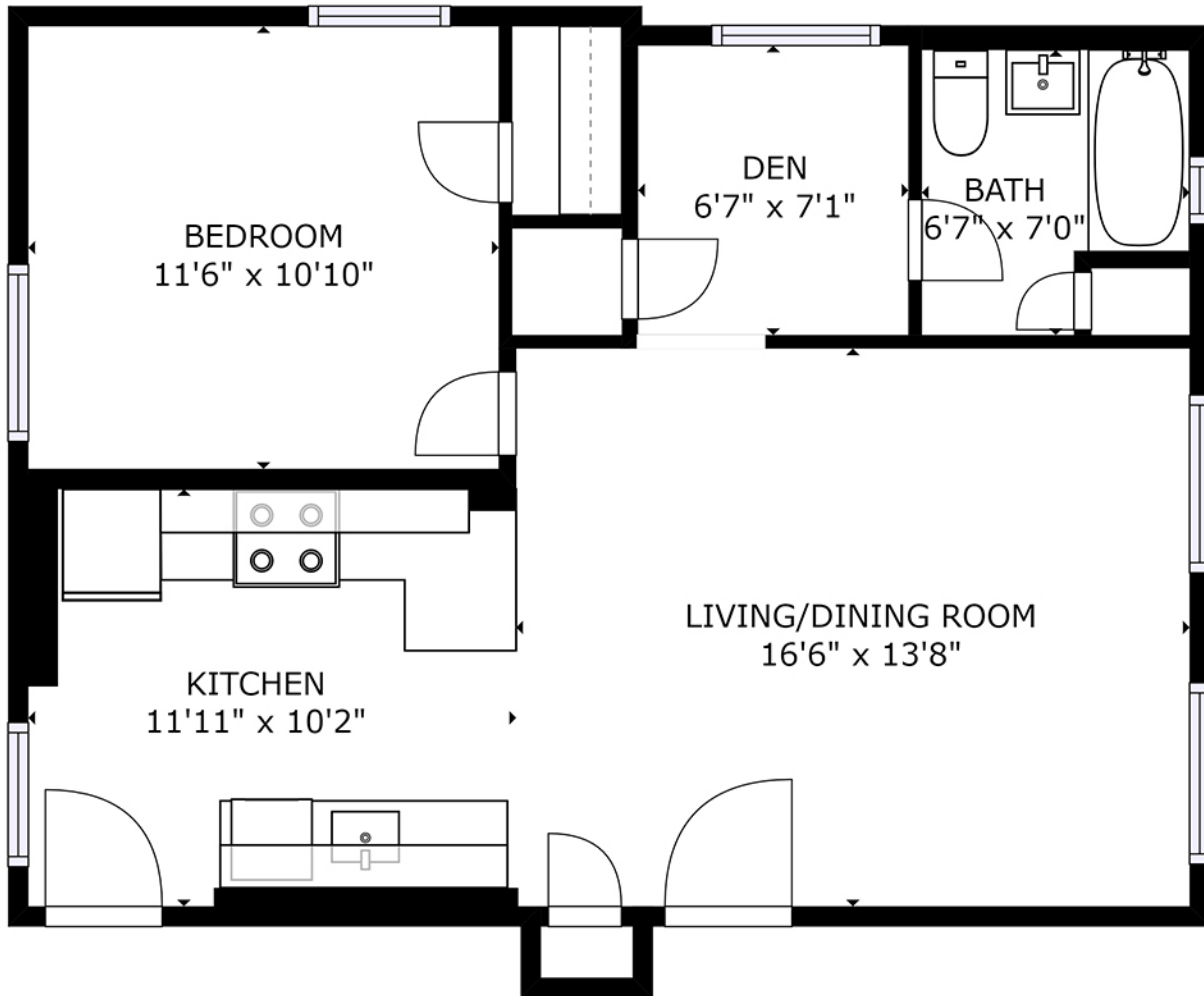

Round Hill Pacific

o: (402) 281-3575
e: omaha@roundhillpacific.com
w: roundhillpacific.com

The Carberry #212

This home is
ALWAYS OPEN ONLINE™
with Lifestyle 360

The Carberry #212

3918 Cass St

SIZES AND DIMENSIONS ARE APPROXIMATE. ACTUAL MAY VARY.

This home is
ALWAYS OPEN ONLINE™
with Lifestyle 360