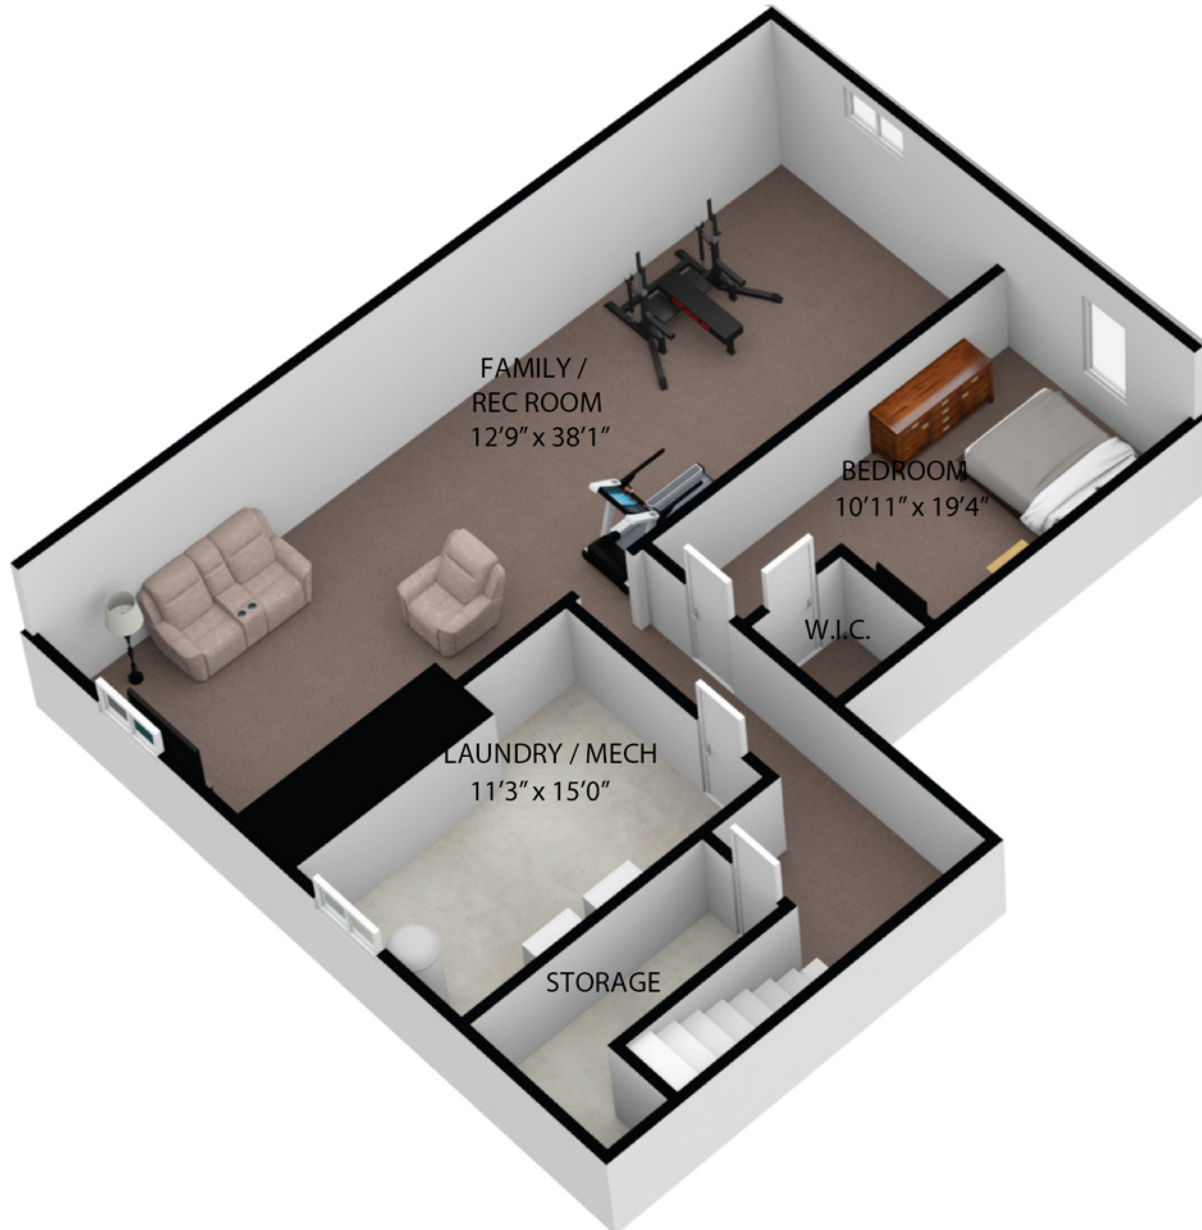

LOWER LEVEL

1116 N 85th St

SIZES AND DIMENSIONS ARE APPROXIMATE. ACTUAL MAY VARY.

Ben Mathes

c: 402-321-8799

e: ben@one80omaha.com

w: one80omaha.com