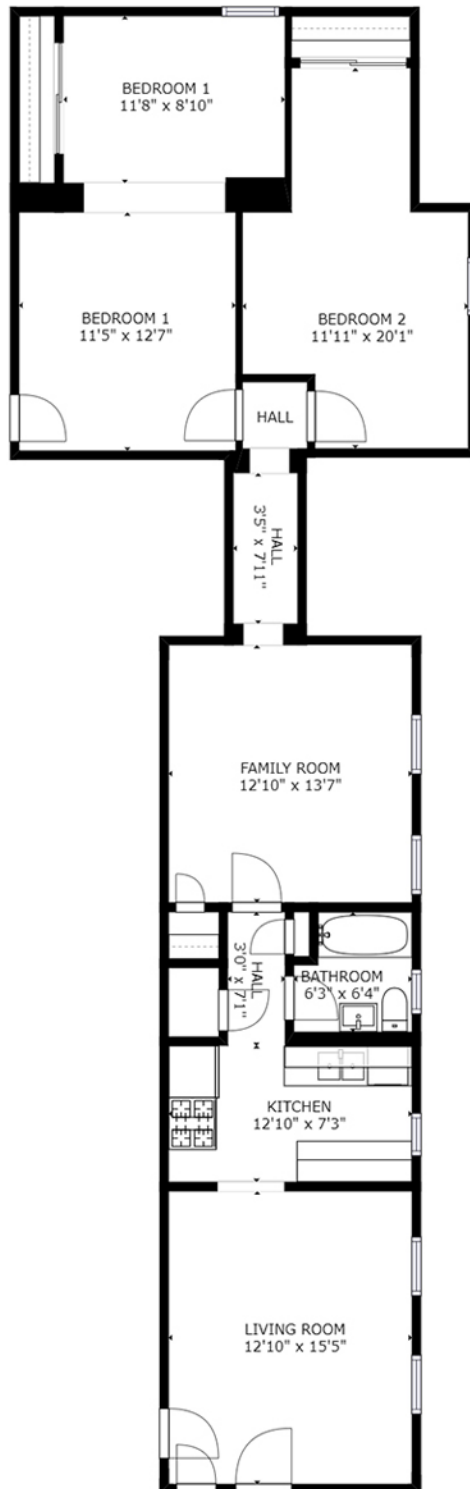

Round Hill Pacific

o: (402) 281-3575
e: omaha@roundhillpacific.com
w: roundhillpacific.com

Hillside Court # 20

This home is
ALWAYS OPEN ONLINE™
with Lifestyle 360

Hillside Court #20

3108 Davenport St

SIZES AND DIMENSIONS ARE APPROXIMATE. ACTUAL MAY VARY.