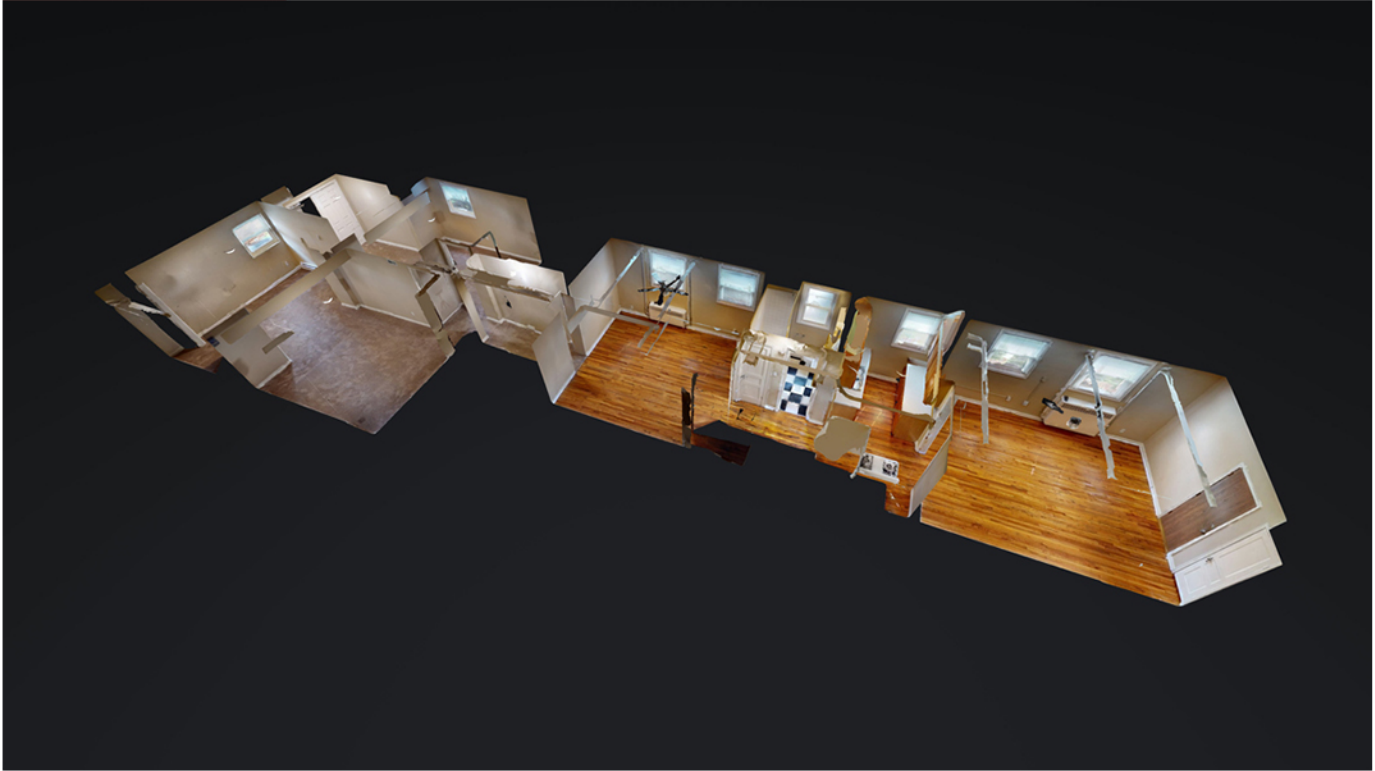

Round Hill Pacific

o: (402) 281-3575
e: omaha@roundhillpacific.com
w: roundhillpacific.com

Hillside Court # 20

This home is
ALWAYS OPEN ONLINE™
with Lifestyle 360

Hillside Court #20

3108 Davenport St

SIZES AND DIMENSIONS ARE APPROXIMATE. ACTUAL MAY VARY.

This home is
ALWAYS OPEN ONLINE™
with Lifestyle 360