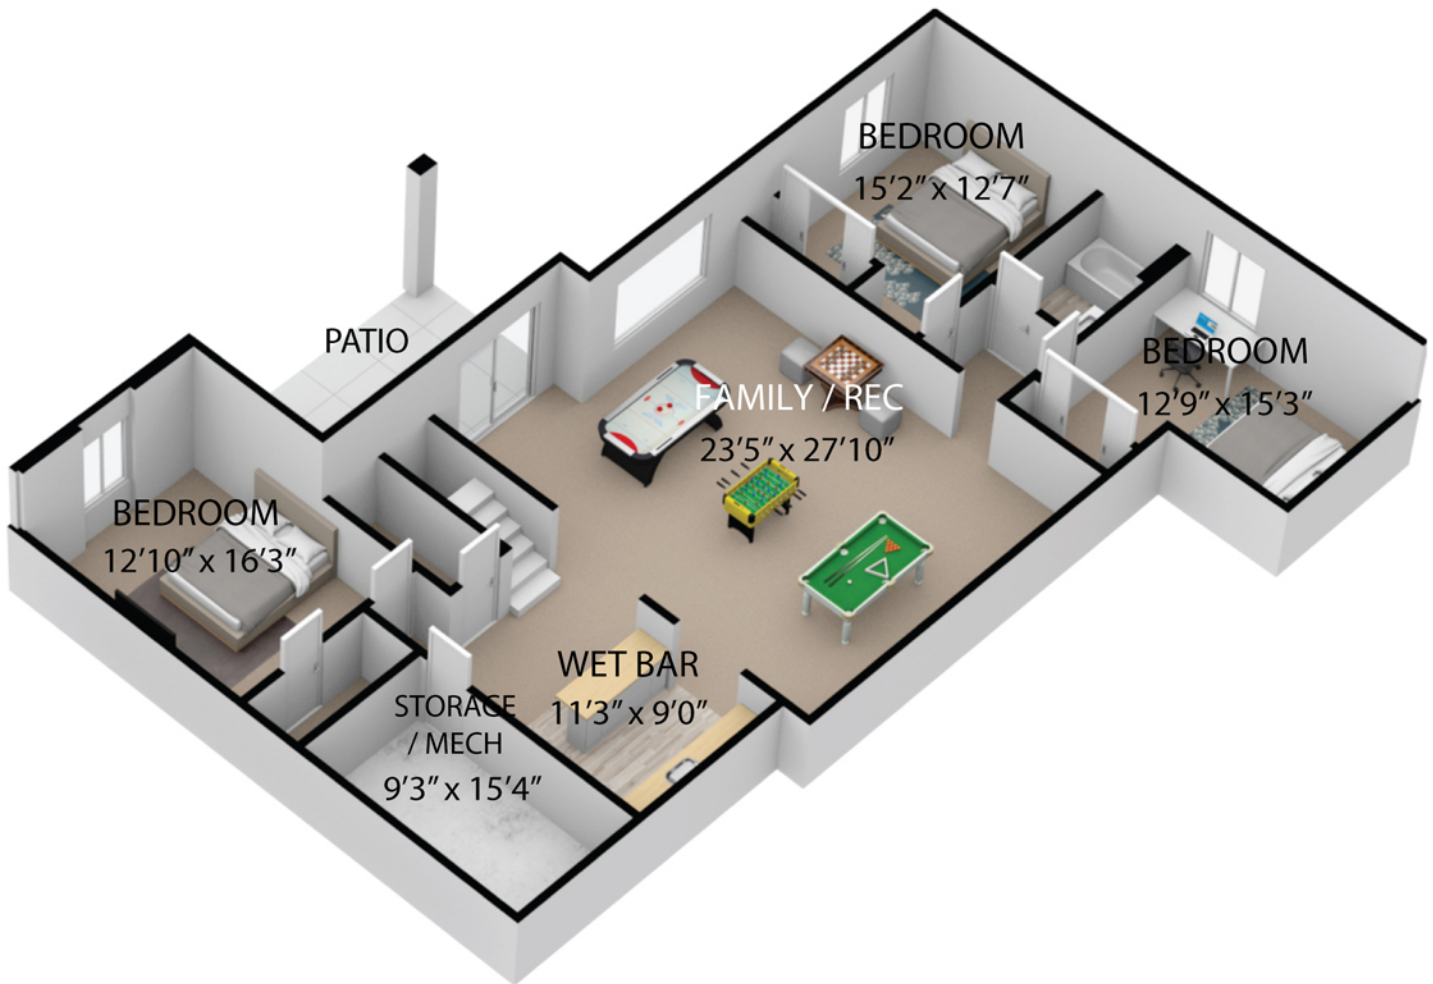

7724 N 166th St

SIZES AND DIMENSIONS ARE APPROXIMATE. ACTUAL MAY VARY.

Chelsea Nelson

c: 402-657-8905
e: chelsea.nelson@bhhsamb.com
w: chelseanelson.lifestyle360vr.com

LOWER LEVEL

7724 N 166th St

SIZES AND DIMENSIONS ARE APPROXIMATE. ACTUAL MAY VARY.