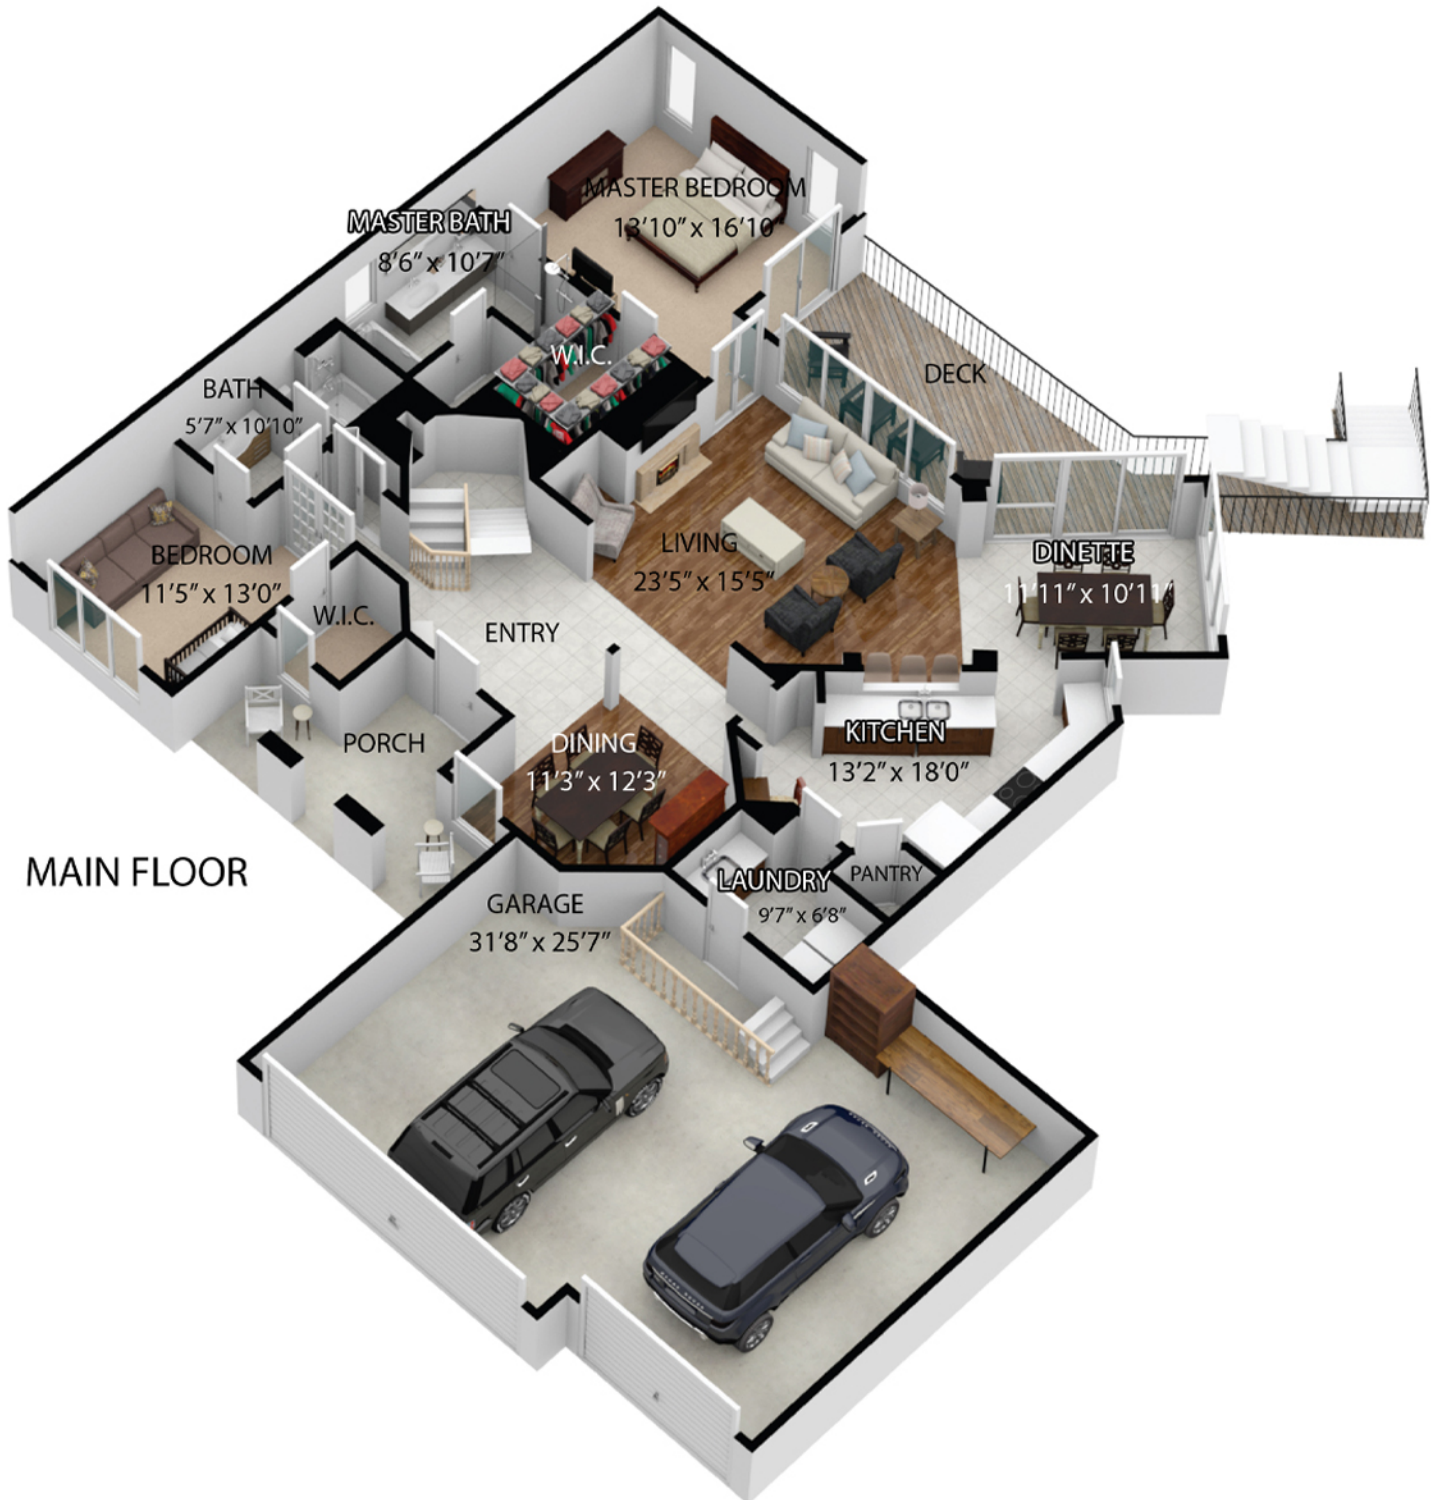

Darla Bengtson

c: (402) 676-2842

e: darla.bengtson@yahoo.com

w: darla.lifestyle360vr.com

18711 Howe St

MAIN FLOOR

18711 HOWE ST

SIZES AND DIMENSIONS ARE APPROXIMATE. ACTUAL MAY VARY.

MAIN FLOOR

Darla Bengtson

c: (402) 676-2842
e: darla.bengtson@yahoo.com
w: darla.lifestyle360vr.com

LOWER LEVEL

18711 HOWE ST

SIZES AND DIMENSIONS ARE APPROXIMATE. ACTUAL MAY VARY.

LOWER LEVEL

Darla Bengtson