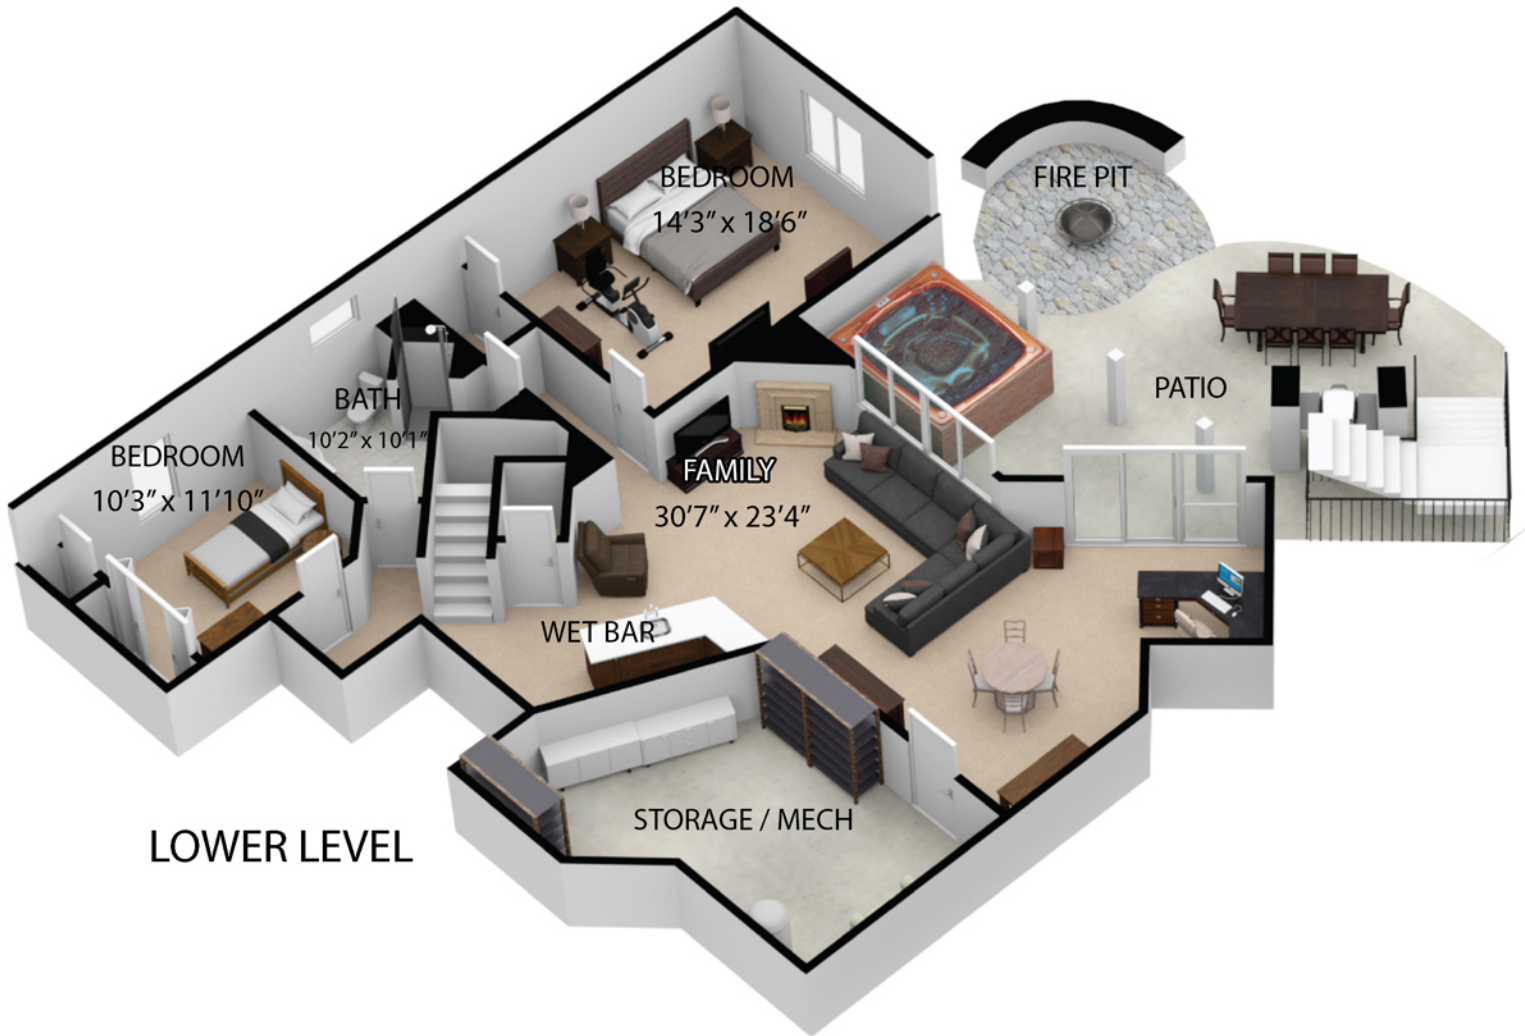

MAIN FLOOR

Darla Bengtson

c: (402) 676-2842
e: darla.bengtson@yahoo.com
w: darla.lifestyle360vr.com

LOWER LEVEL

18711 HOWE ST

SIZES AND DIMENSIONS ARE APPROXIMATE. ACTUAL MAY VARY.

LOWER LEVEL

Darla Bengtson