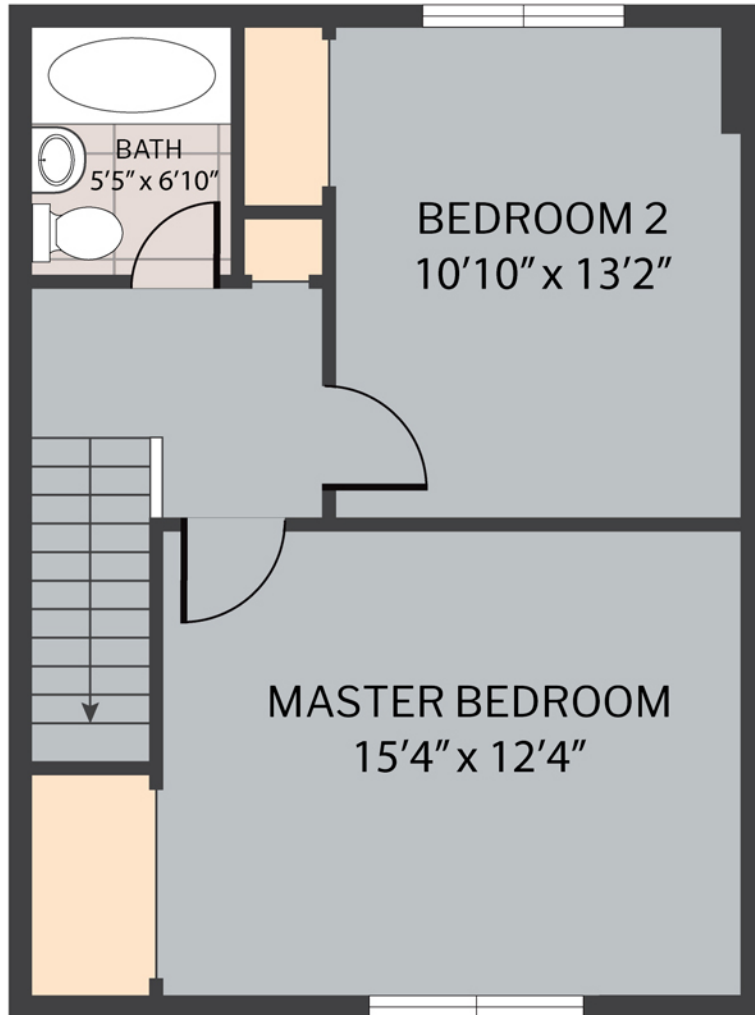

# MAIN FLOOR

## AMY COURT UNIT E

SIZES AND DIMENSIONS ARE APPROXIMATE. ACTUAL MAY VARY.

This home is  
ALWAYS OPEN ONLINE™  
with Lifestyle 360

Round Hill Pacific

# FLOOR 2