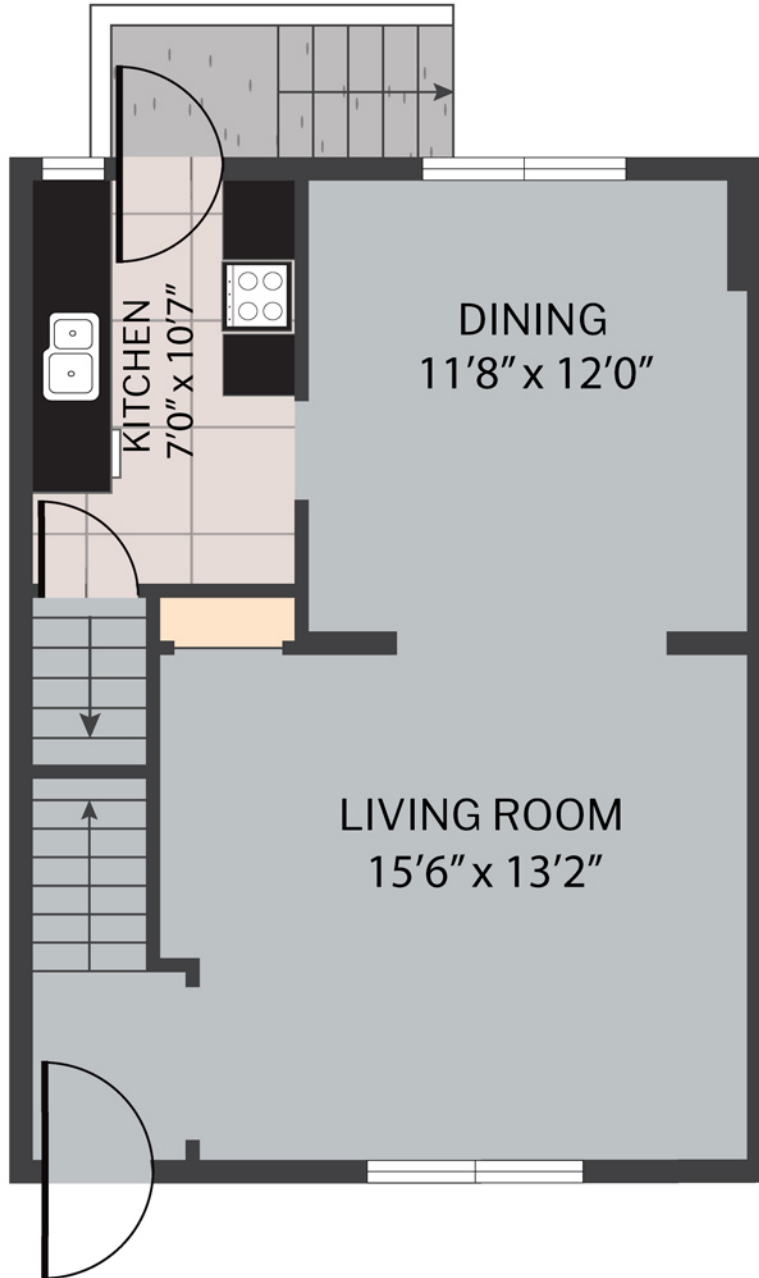

## Amy Court Unit E

This home is  
ALWAYS OPEN ONLINE™  
with Lifestyle 360

# MAIN FLOOR

## AMY COURT UNIT E

SIZES AND DIMENSIONS ARE APPROXIMATE. ACTUAL MAY VARY.

This home is  
ALWAYS OPEN ONLINE™  
with Lifestyle 360

Round Hill Pacific

# FLOOR 2