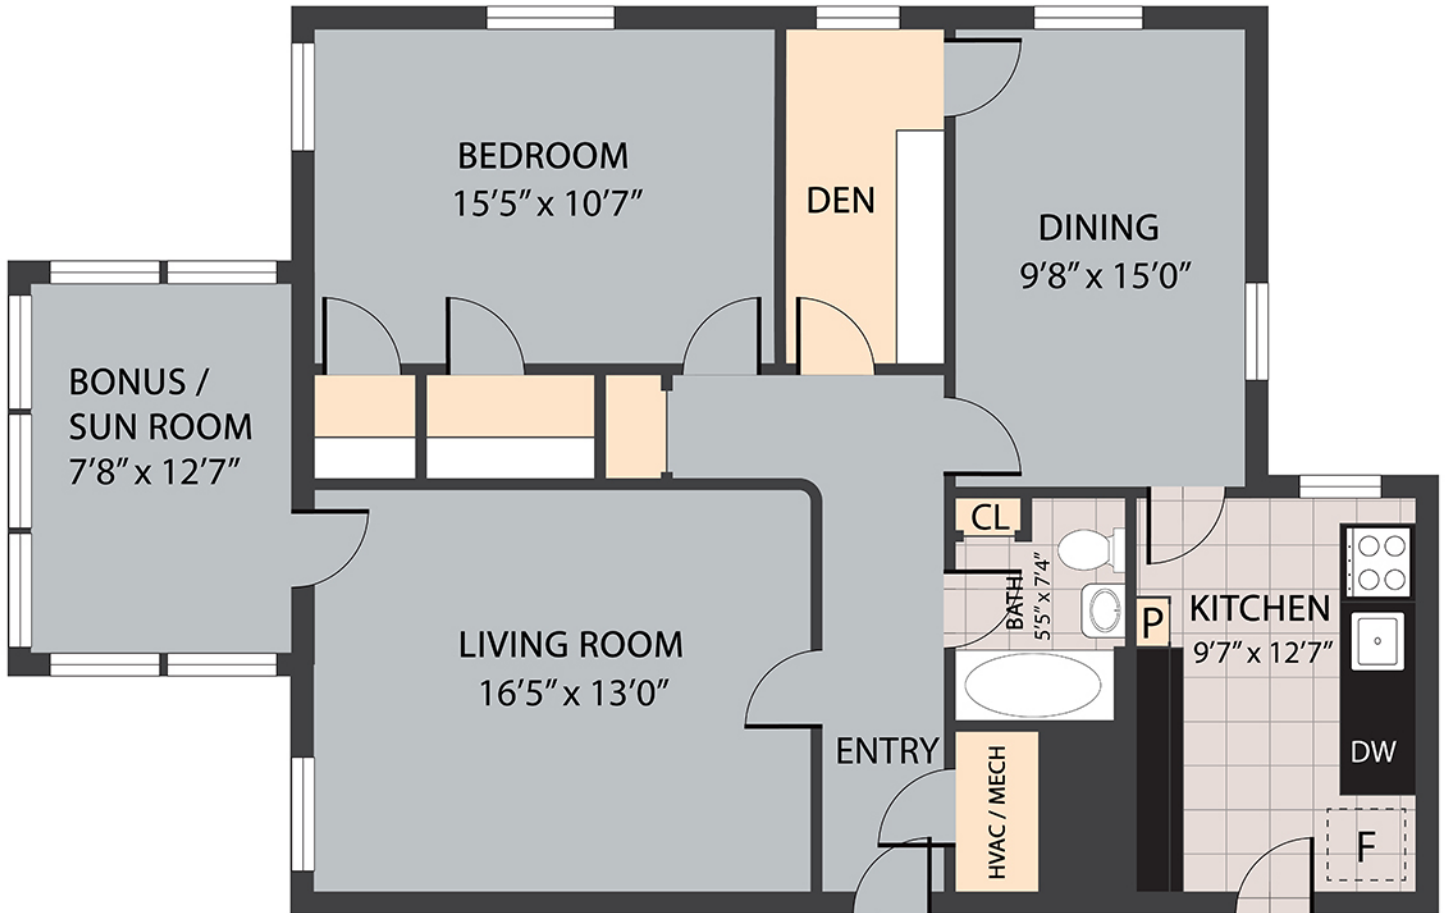

Round Hill Pacific

o: (402) 281-3575
e: omaha@roundhillpacific.com
w: roundhillpacific.com

The Idalia # 2

This home is
ALWAYS OPEN ONLINE™
with Lifestyle 360

The Idalia #2

115 N 33rd St

SIZES AND DIMENSIONS ARE APPROXIMATE. ACTUAL MAY VARY.

This home is
ALWAYS OPEN ONLINE™
with Lifestyle 360