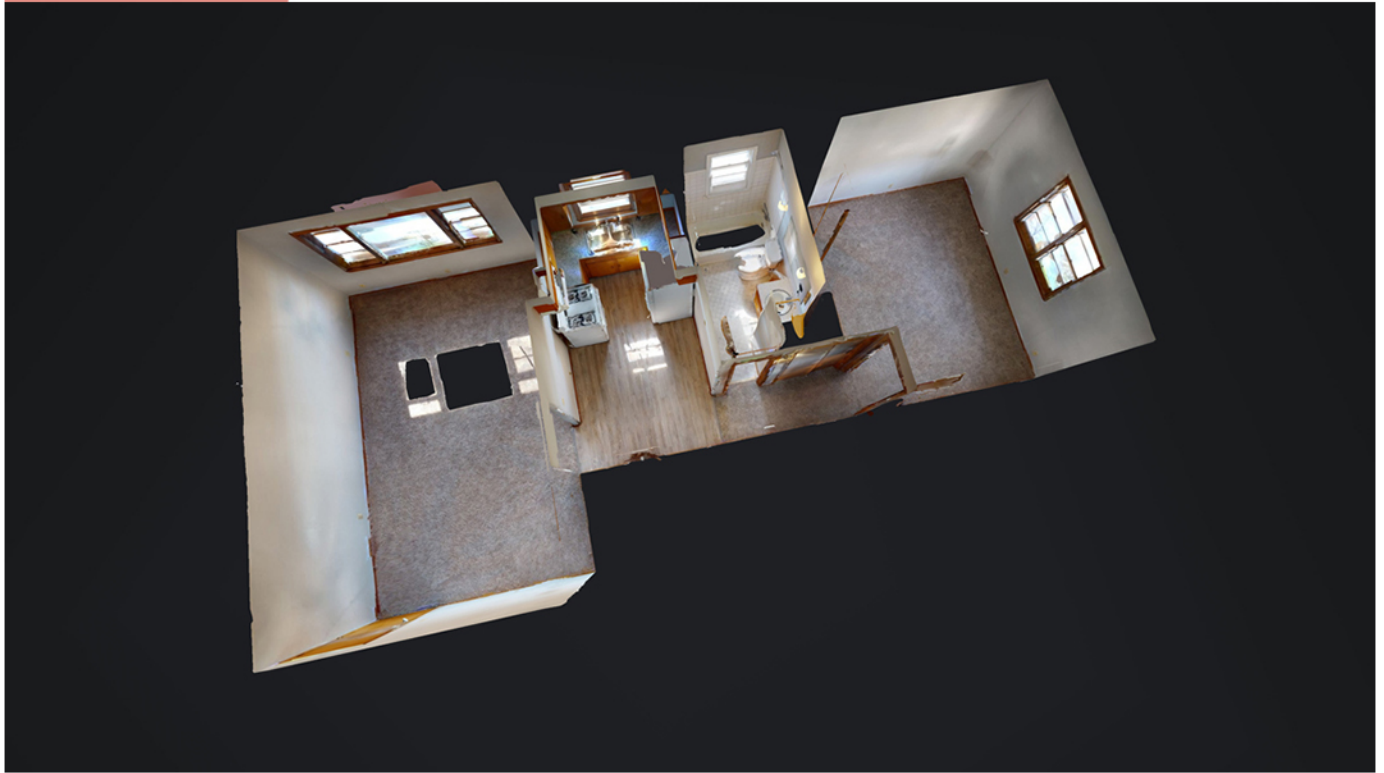

## The Rue Charles # 10

This home is  
ALWAYS OPEN ONLINE™  
with Lifestyle 360

# The Rue Charles #10

4311 Charles St

SIZES AND DIMENSIONS ARE APPROXIMATE. ACTUAL MAY VARY.

This home is  
ALWAYS OPEN ONLINE™  
with Lifestyle 360