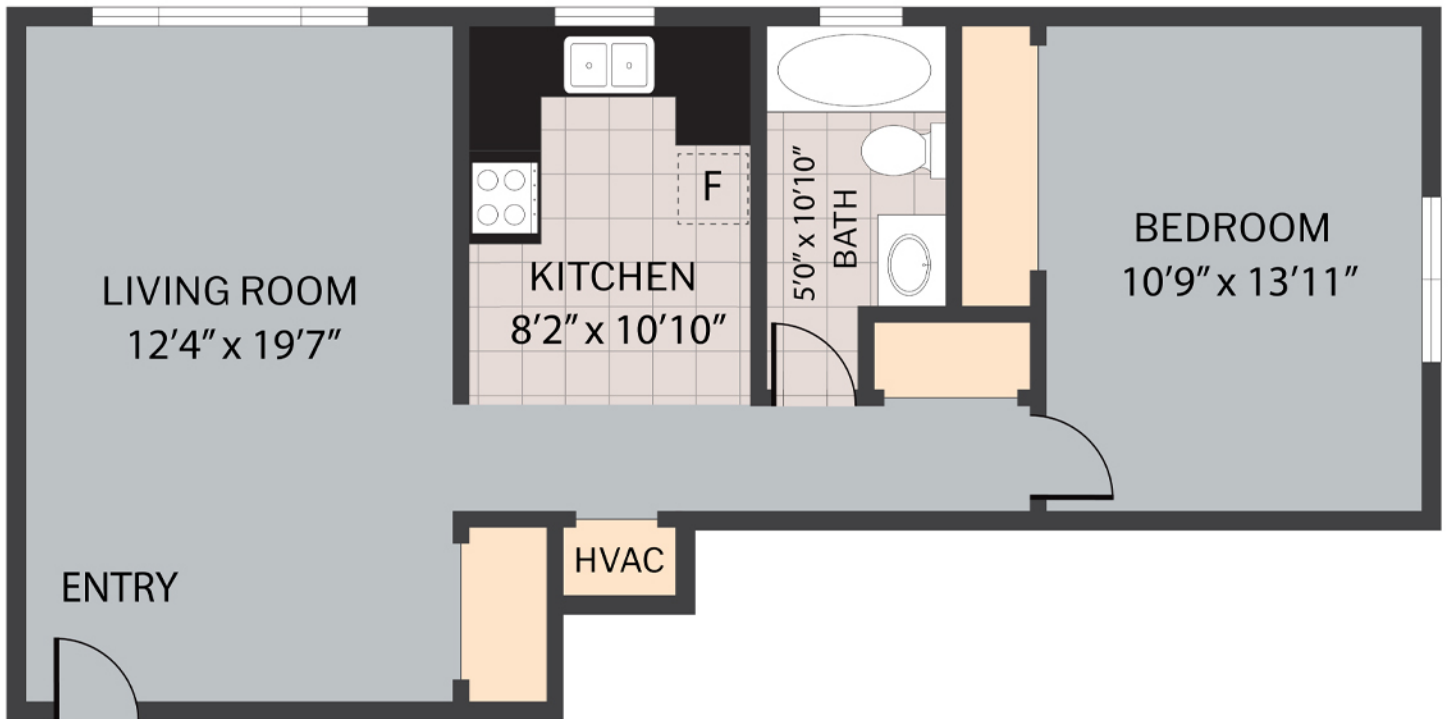

## The Rue Charles # 10

This home is  
ALWAYS OPEN ONLINE™  
with Lifestyle 360

# The Rue Charles #10

4311 Charles St

SIZES AND DIMENSIONS ARE APPROXIMATE. ACTUAL MAY VARY.

This home is  
ALWAYS OPEN ONLINE™  
with Lifestyle 360