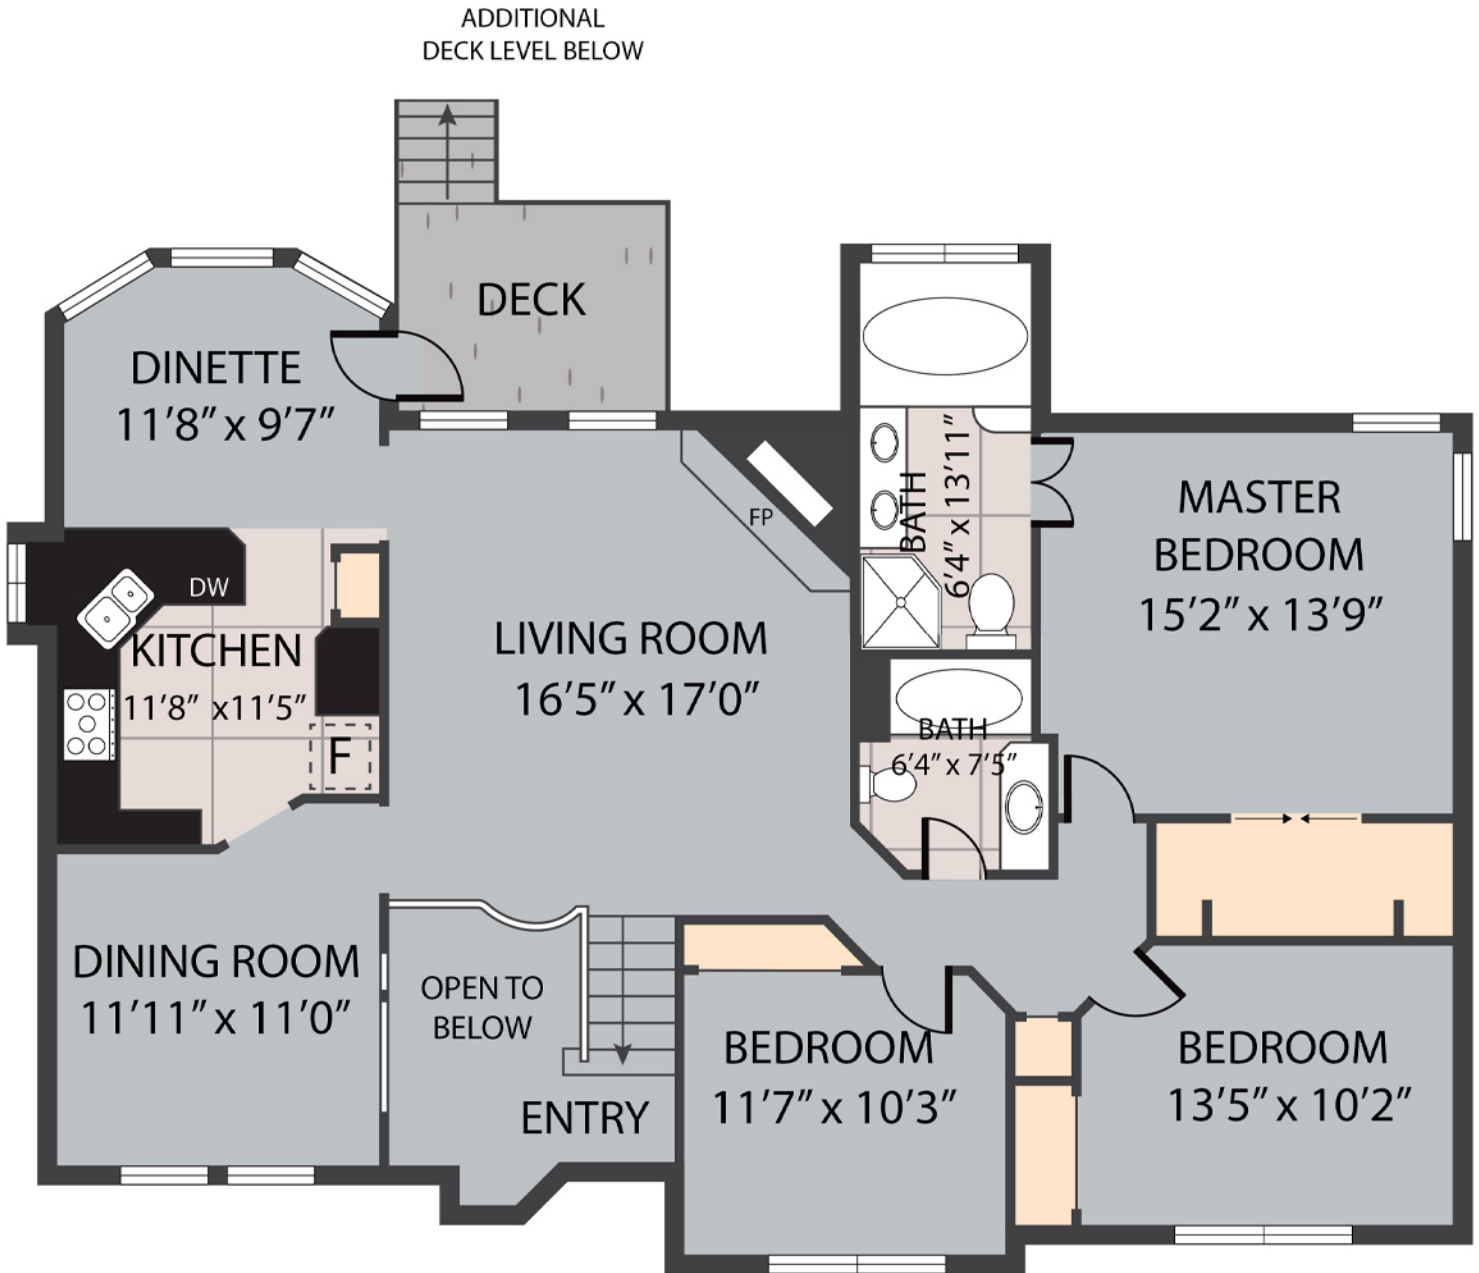

Gena Schriver

c: (402) 320-4663

e: gena@youmatteromaha.com

w: youmatteromaha.com

3218 N 124th St

MAIN FLOOR

3218 N 124TH ST

SIZES AND DIMENSIONS ARE APPROXIMATE. ACTUAL MAY VARY.

Gena Schriver

c: (402) 320-4663

e: gena@youmatteromaha.com

w: youmatteromaha.com

LOWER LEVEL

3218 N 124TH ST

SIZES AND DIMENSIONS ARE APPROXIMATE. ACTUAL MAY VARY.

Gena Schriver