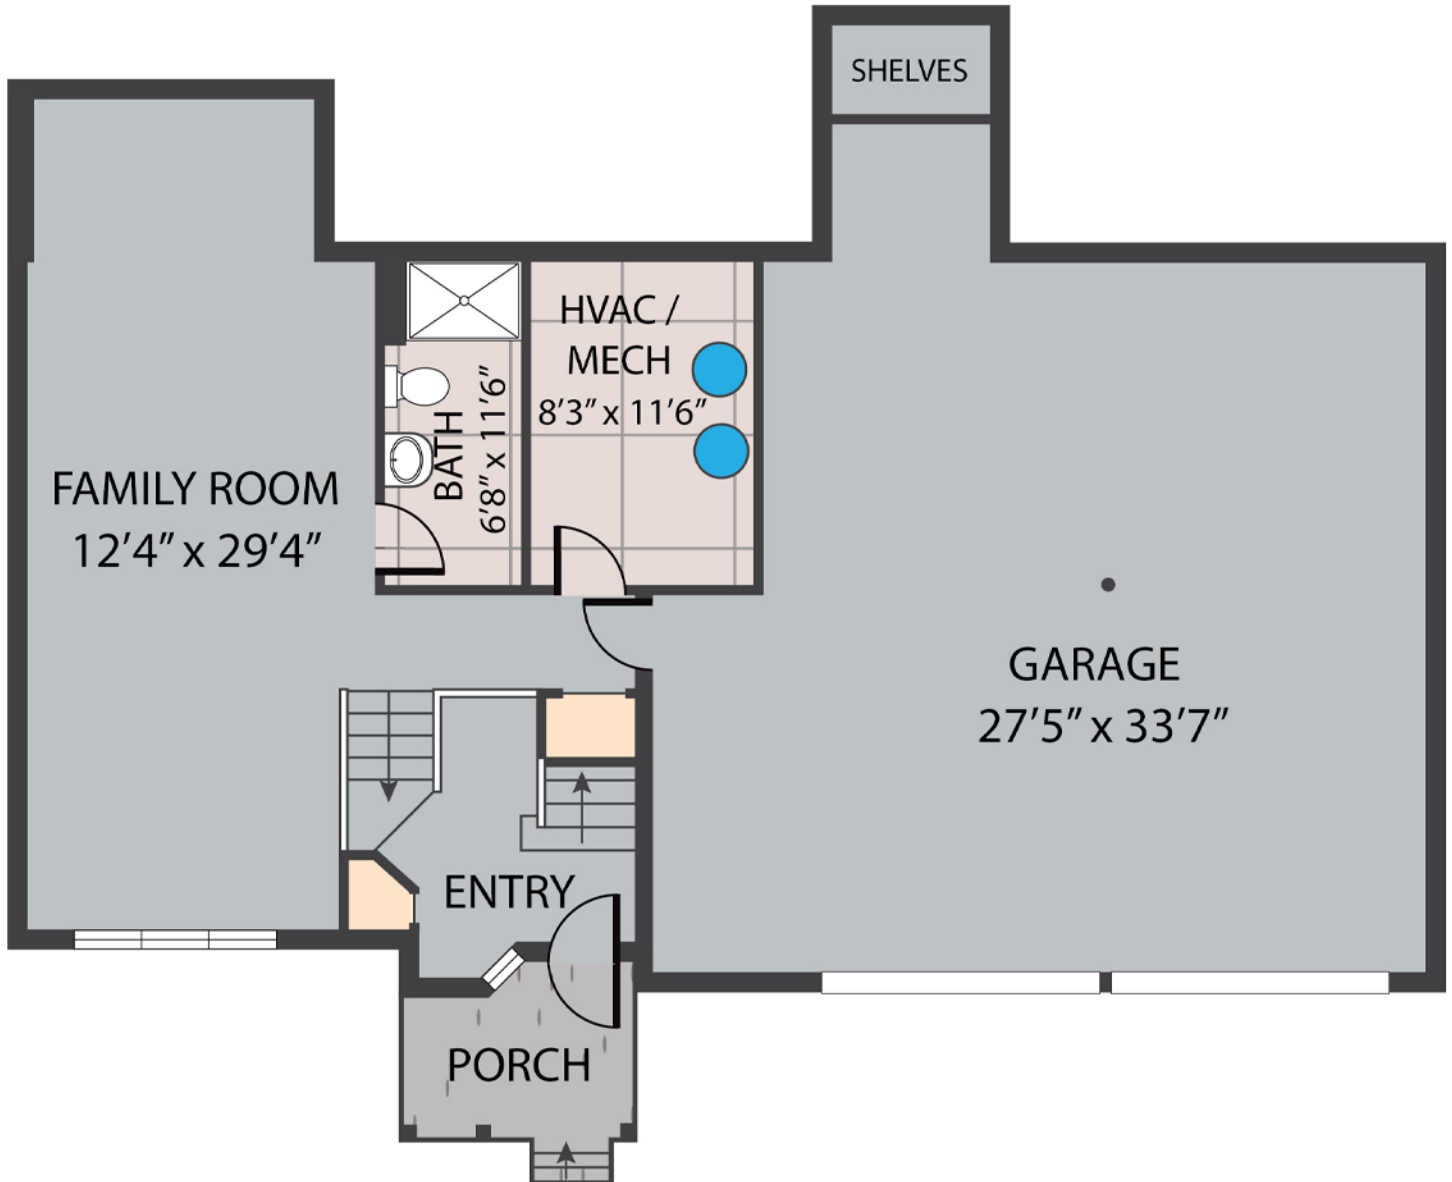

Gena Schriver

c: (402) 320-4663

e: gena@youmatteromaha.com

w: youmatteromaha.com

LOWER LEVEL

3218 N 124TH ST

SIZES AND DIMENSIONS ARE APPROXIMATE. ACTUAL MAY VARY.

Gena Schriver