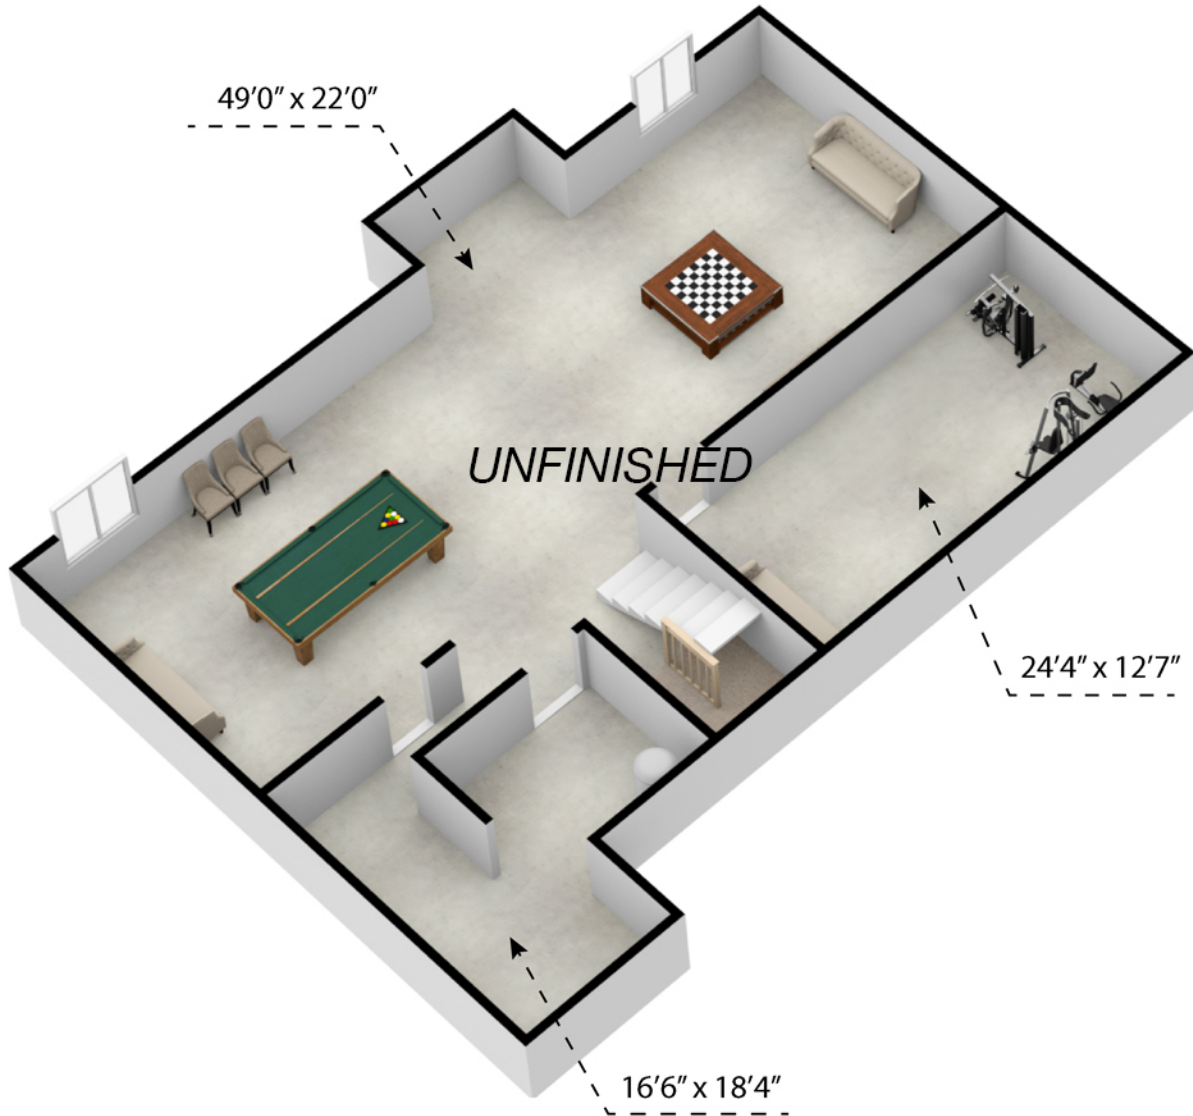

LOWER LEVEL

2333 DEERMONT PLACE

SIZES AND DIMENSIONS ARE APPROXIMATE. ACTUAL MAY VARY.

Denise Thelen

c: (402) 276-7060
e: denise@c21rt.com
w: dialdenise.com