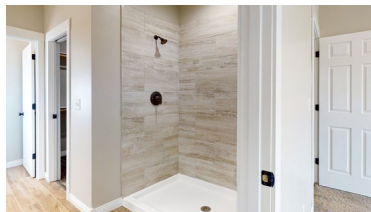

2333 Deermont, Pl
Columbus, NE 68601

1,676 Sqft

3 bed, 2 bath

$305,000

<https://realestate.lifestyle360vr.com/listings/2333-deermont-place/>

**THIS HOME IS
ALWAYS OPEN ONLINE™
TAKE A VIRTUAL TOUR!**

Denise Thelen

c: (402) 276-7060

e: denise@c21rt.com

w: dialdenise.com