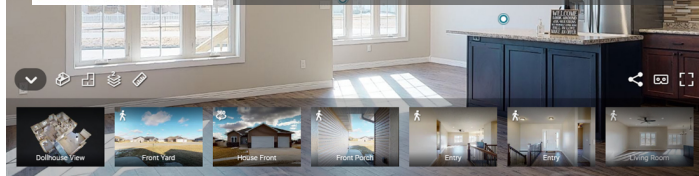

2333 Deermont, Pl
Columbus, NE 68601

1,676 Sqft

3 bed, 2 bath

\$305,000

<https://realestate.lifestyle360vr.com/listings/2333-deermont-place/>

**THIS HOME IS
ALWAYS OPEN ONLINE™
TAKE A VIRTUAL TOUR!**

Denise Thelen

c: (402) 276-7060

e: denise@c21rt.com

w: dialdenise.com

DESCRIPTION

Dreaming of new? This brand-new 3 bed room, 2 bath ranch home is just what you have been looking for! Fantastic open floor plan design. Owner's suite is separate from spare rooms, providing extra privacy & includes a large, private bath with dual sinks; walk-in shower with onyx base & tiled surround. The walk-in closet has pocket door leading to the main floor laundry. Enjoy cooking in the sizeable kitchen with ample cabinet space, center island, tiled backsplash, & stainless steel appliances.

PROPERTY FEATURES

- Ample Cabinets and Counter Space
- Built-In Drop Zone
- Covered Porch
- Deck and Patio
- Dual Vanities in Master Bathroom
- Floor-to-Ceiling Windows
- Stainless Steel Appliances
- Hardwood-Style Flooring
- High-End Fixtures and Finishes
- Large Lower Level Framed for Finishing
- Pantry
- Pass-Through Laundry to Master Closet
- Sprinkler System
- Walk-In Shower