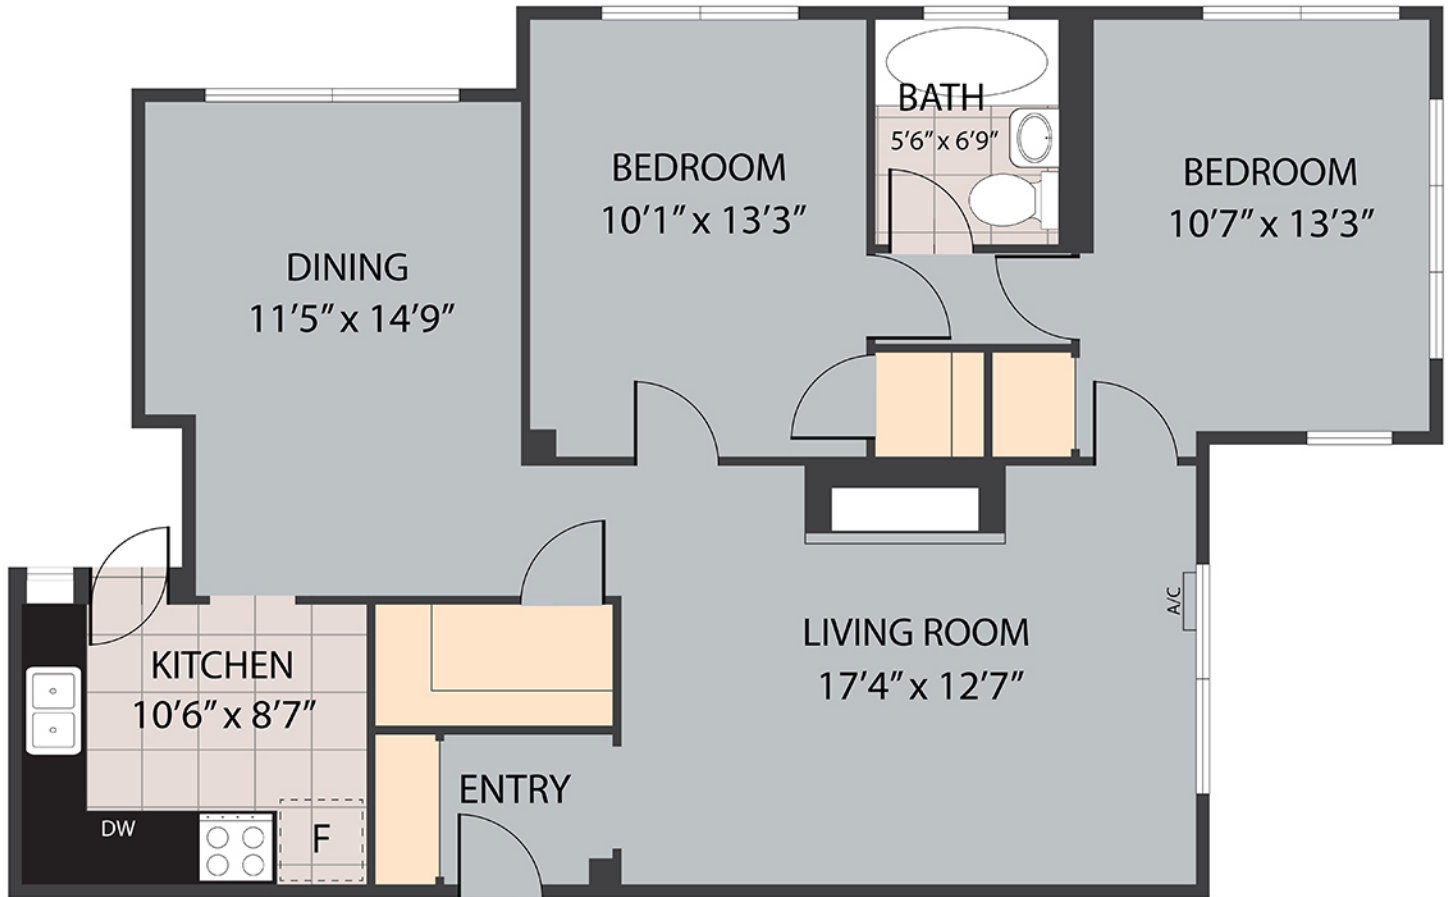

Round Hill Pacific

o: (402) 281-3575
e: omaha@roundhillpacific.com
w: roundhillpacific.com

Monticello # 5

This home is
ALWAYS OPEN ONLINE™
with Lifestyle 360

Monticello #5

520 S 31st St

SIZES AND DIMENSIONS ARE APPROXIMATE. ACTUAL MAY VARY.

This home is
ALWAYS OPEN ONLINE™
with Lifestyle 360