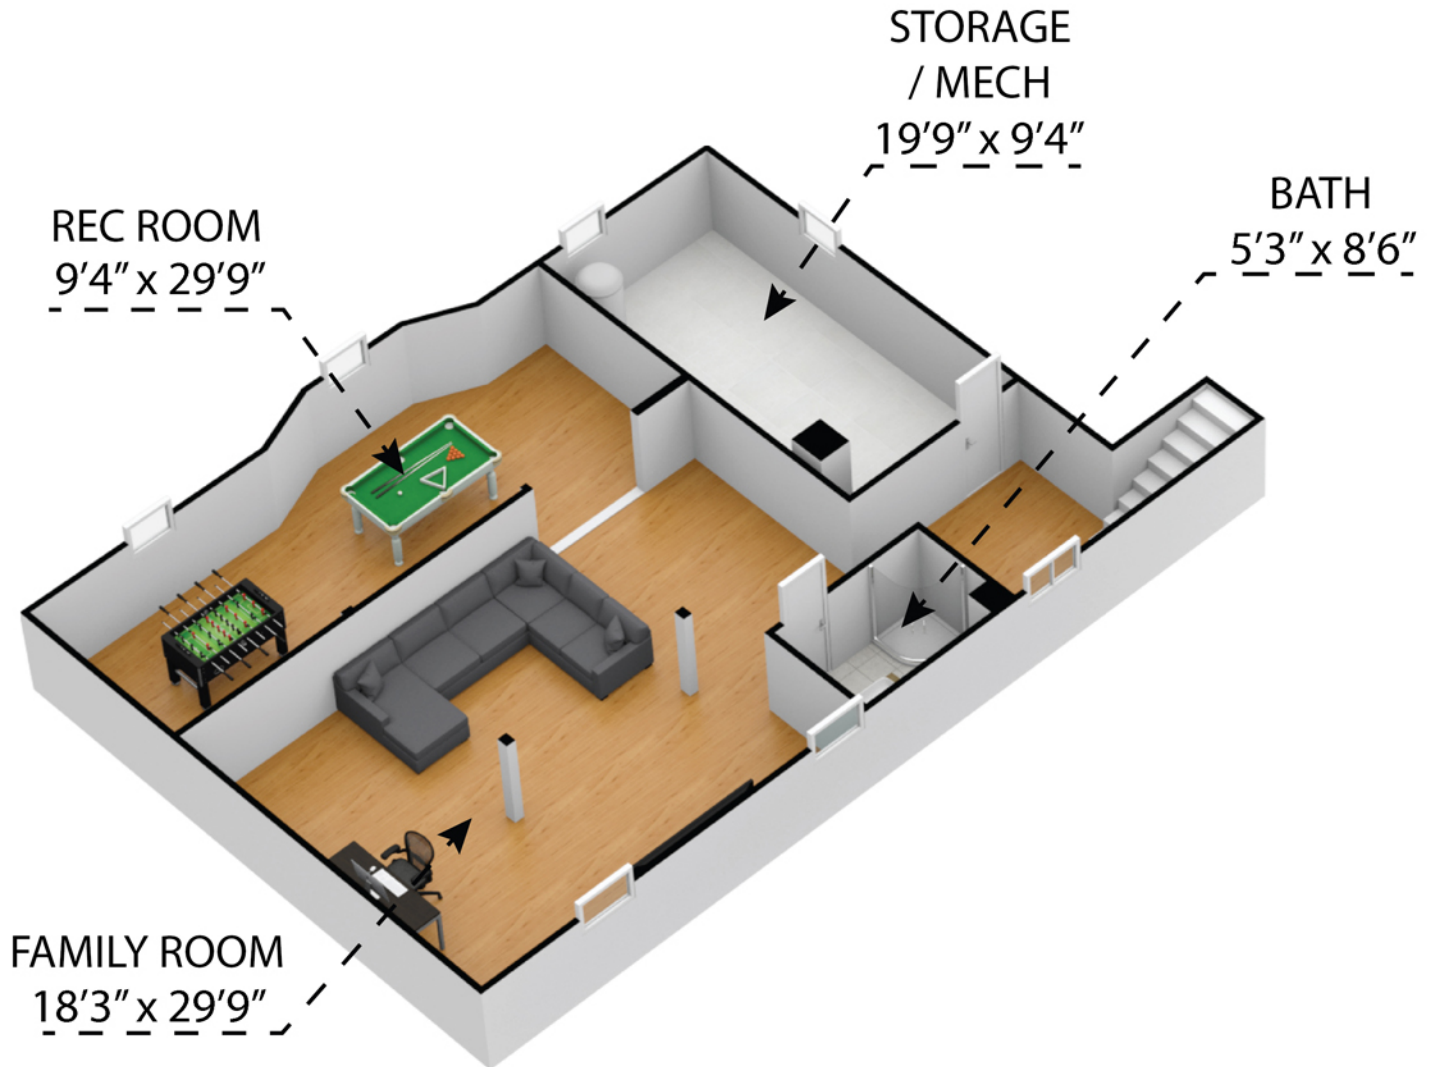

# FLOOR 2

229 COUNTY RD 2

SIZES AND DIMENSIONS ARE APPROXIMATE. ACTUAL MAY VARY.

**Denise Thelen**

c: (402) 276-7060  
e: denise@c21rt.com  
w: dialdenise.com

# LOWER LEVEL

229 COUNTY RD 2

SIZES AND DIMENSIONS ARE APPROXIMATE. ACTUAL MAY VARY.

**Denise Thelen**

c: (402) 276-7060  
e: denise@c21rt.com  
w: dialdenise.com