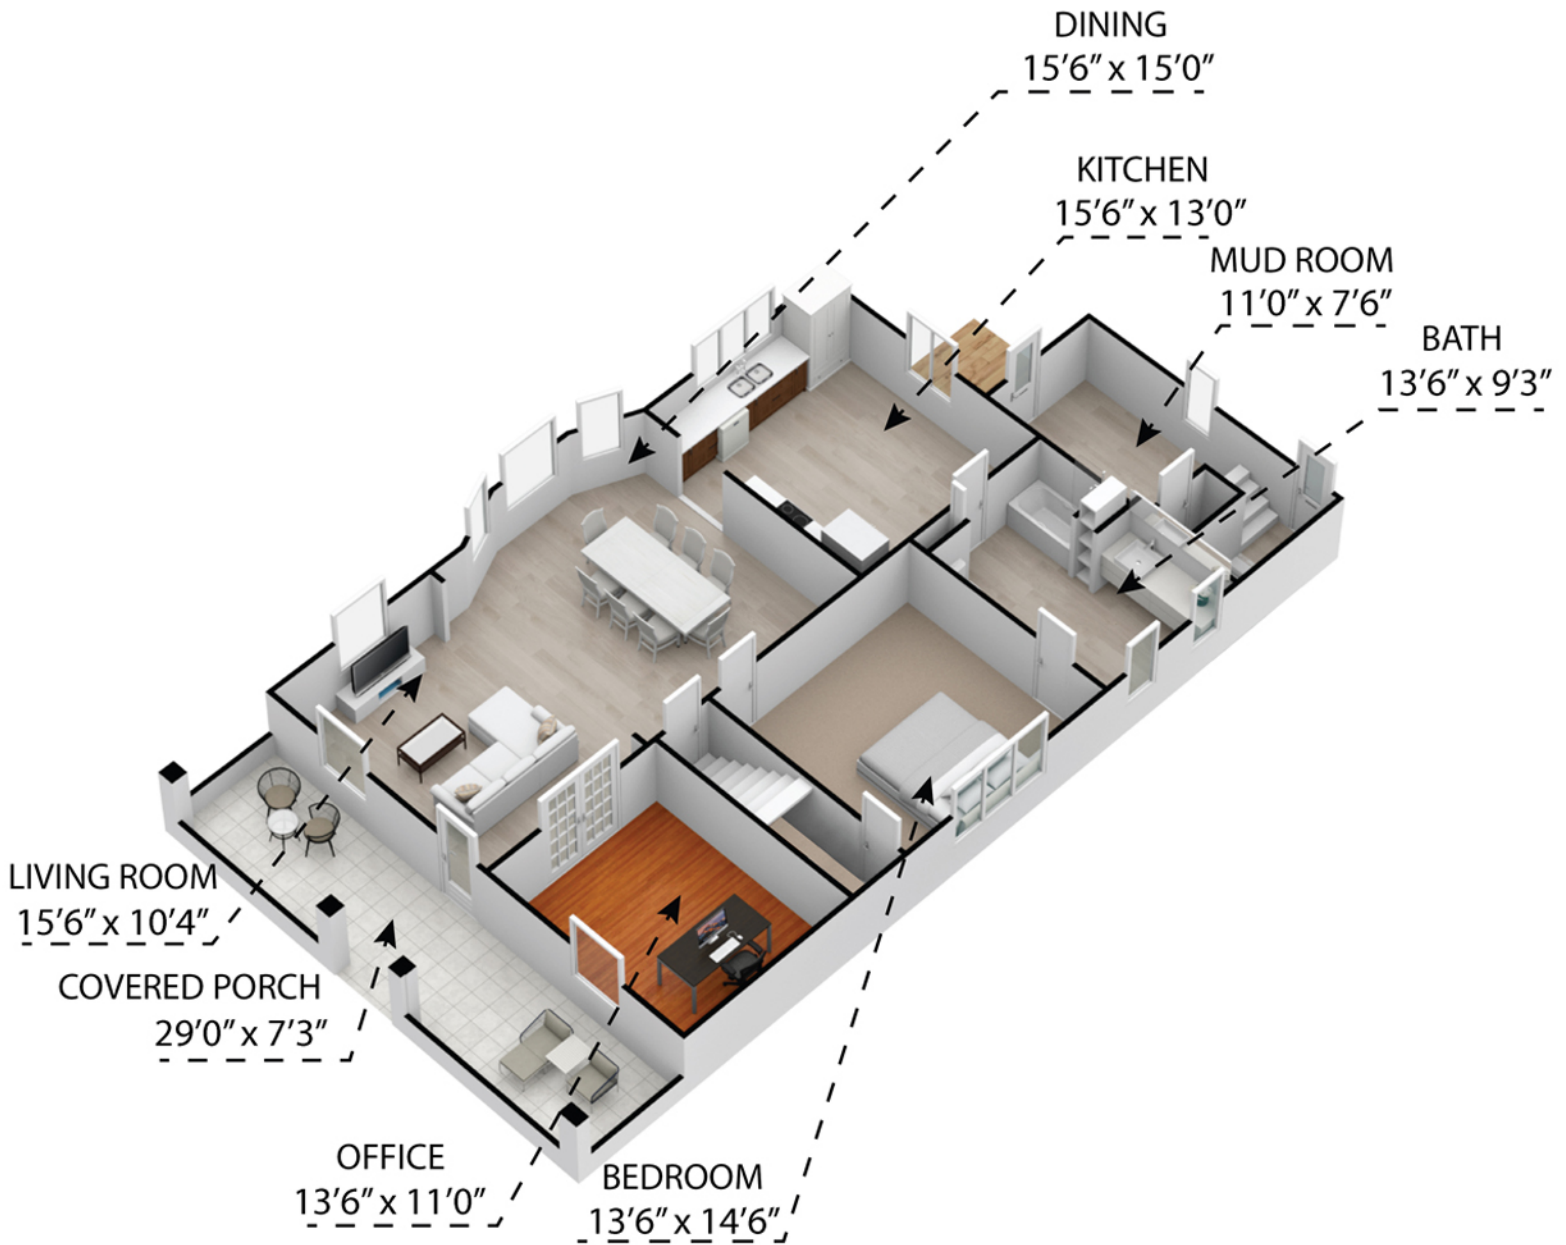

# MAIN FLOOR

229 COUNTY RD 2

SIZES AND DIMENSIONS ARE APPROXIMATE. ACTUAL MAY VARY.

**Denise Thelen**  
c: (402) 276-7060  
e: denise@c21rt.com  
w: dialdenise.com

# FLOOR 2

229 COUNTY RD 2

SIZES AND DIMENSIONS ARE APPROXIMATE. ACTUAL MAY VARY.

**Denise Thelen**

c: (402) 276-7060  
e: denise@c21rt.com  
w: dialdenise.com

# LOWER LEVEL

229 COUNTY RD 2

SIZES AND DIMENSIONS ARE APPROXIMATE. ACTUAL MAY VARY.

**Denise Thelen**

c: (402) 276-7060  
e: denise@c21rt.com  
w: dialdenise.com