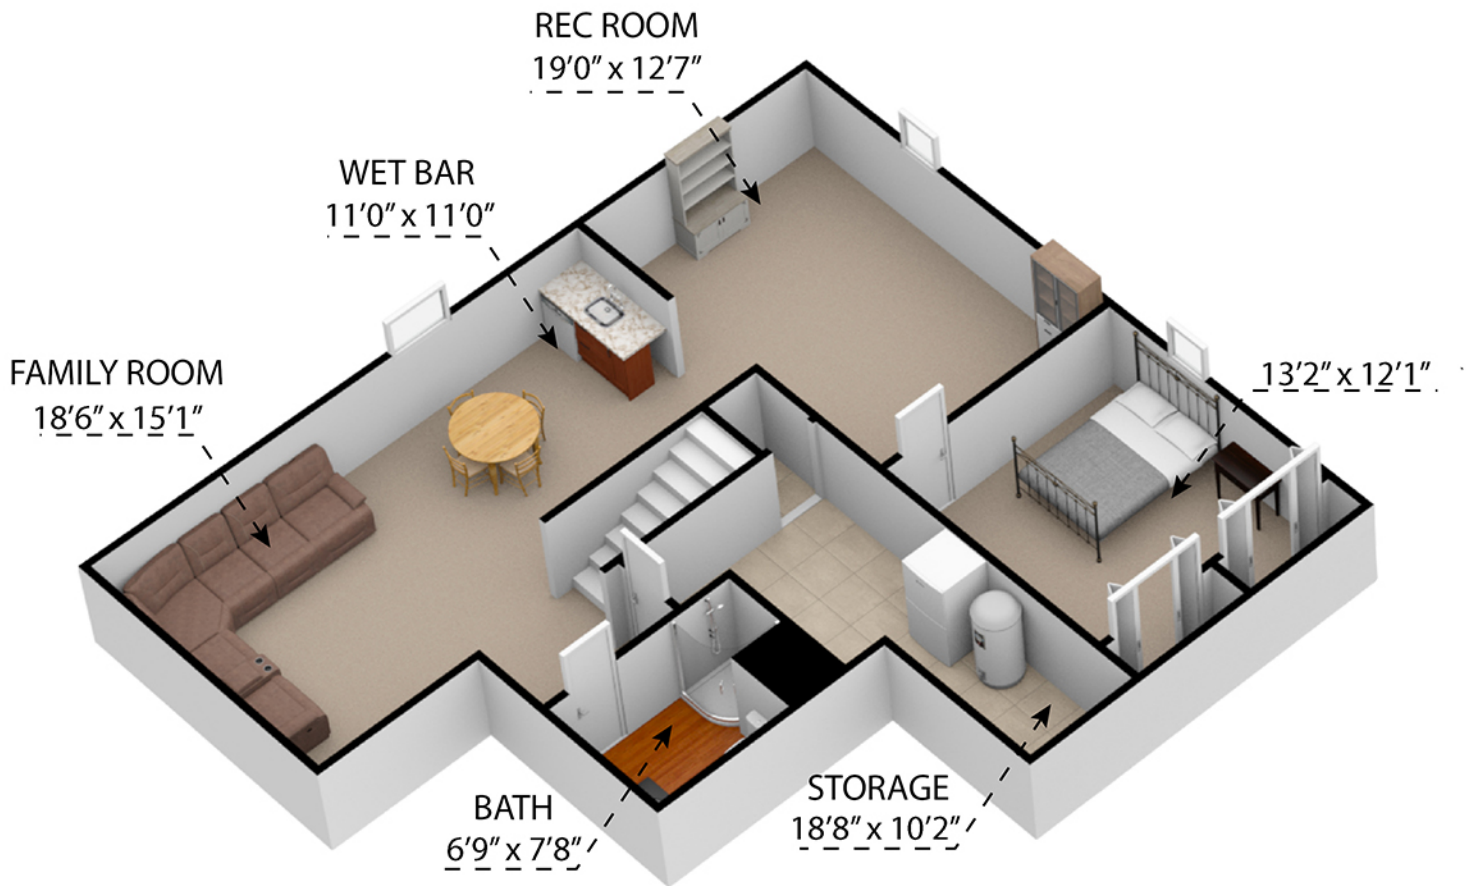

SIZES AND DIMENSIONS ARE APPROXIMATE. ACTUAL MAY VARY.

Denise Thelen
c: (402) 276-7060
e: denise@c21rt.com
w: dialdenise.com

LOWER LEVEL

2854 40TH AVE

SIZES AND DIMENSIONS ARE APPROXIMATE. ACTUAL MAY VARY.