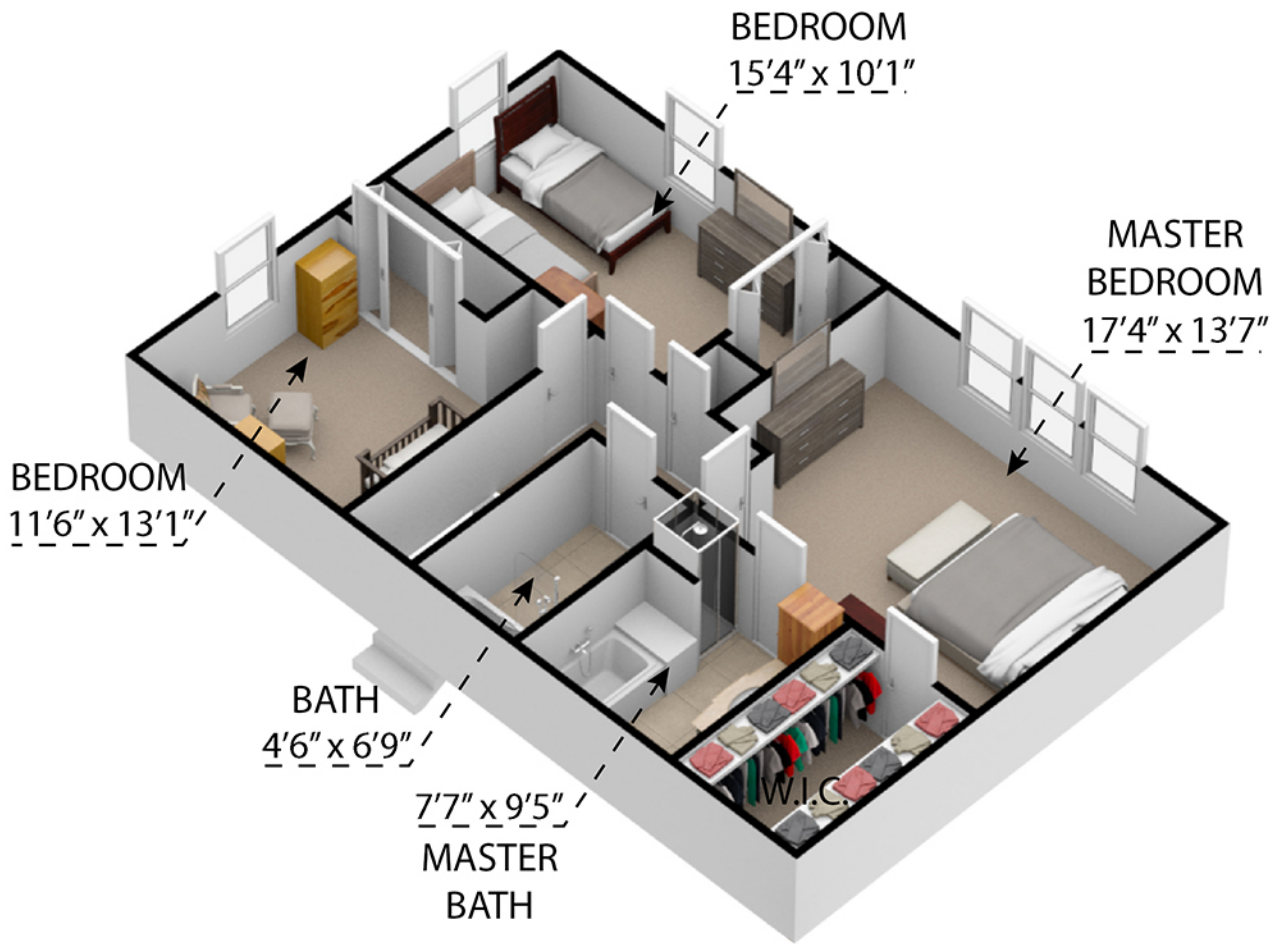

2854 40TH AVE

SIZES AND DIMENSIONS ARE APPROXIMATE. ACTUAL MAY VARY.

Denise Thelen

c: (402) 276-7060

e: denise@c21rt.com

w: dialdenise.com

FLOOR 2

2854 40TH AVE

SIZES AND DIMENSIONS ARE APPROXIMATE. ACTUAL MAY VARY.

Denise Thelen
c: (402) 276-7060
e: denise@c21rt.com
w: dialdenise.com

LOWER LEVEL

2854 40TH AVE

SIZES AND DIMENSIONS ARE APPROXIMATE. ACTUAL MAY VARY.