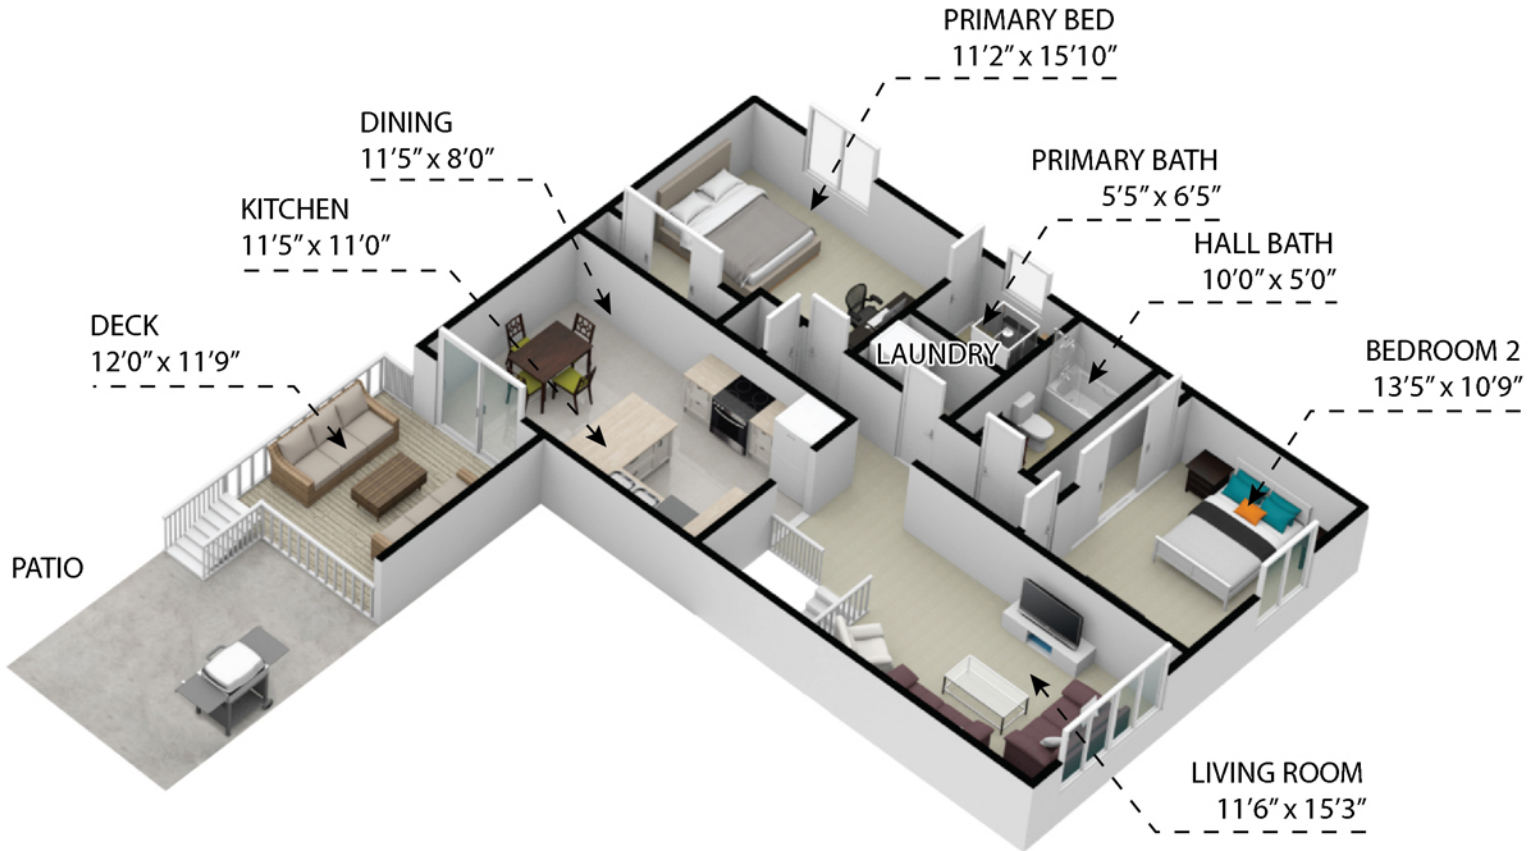

3001 31st St

Denise Thelen

c: (402) 276-7060

e: denise@c21rt.com

w: dialdenise.com

MAIN FLOOR

3001 31ST ST

SIZES AND DIMENSIONS ARE APPROXIMATE. ACTUAL MAY VARY.

Denise Thelen

c: (402) 276-7060

e: denise@c21rt.com

w: dialdenise.com

LOWER LEVEL

3001 31ST ST

SIZES AND DIMENSIONS ARE APPROXIMATE. ACTUAL MAY VARY.

Denise Thelen