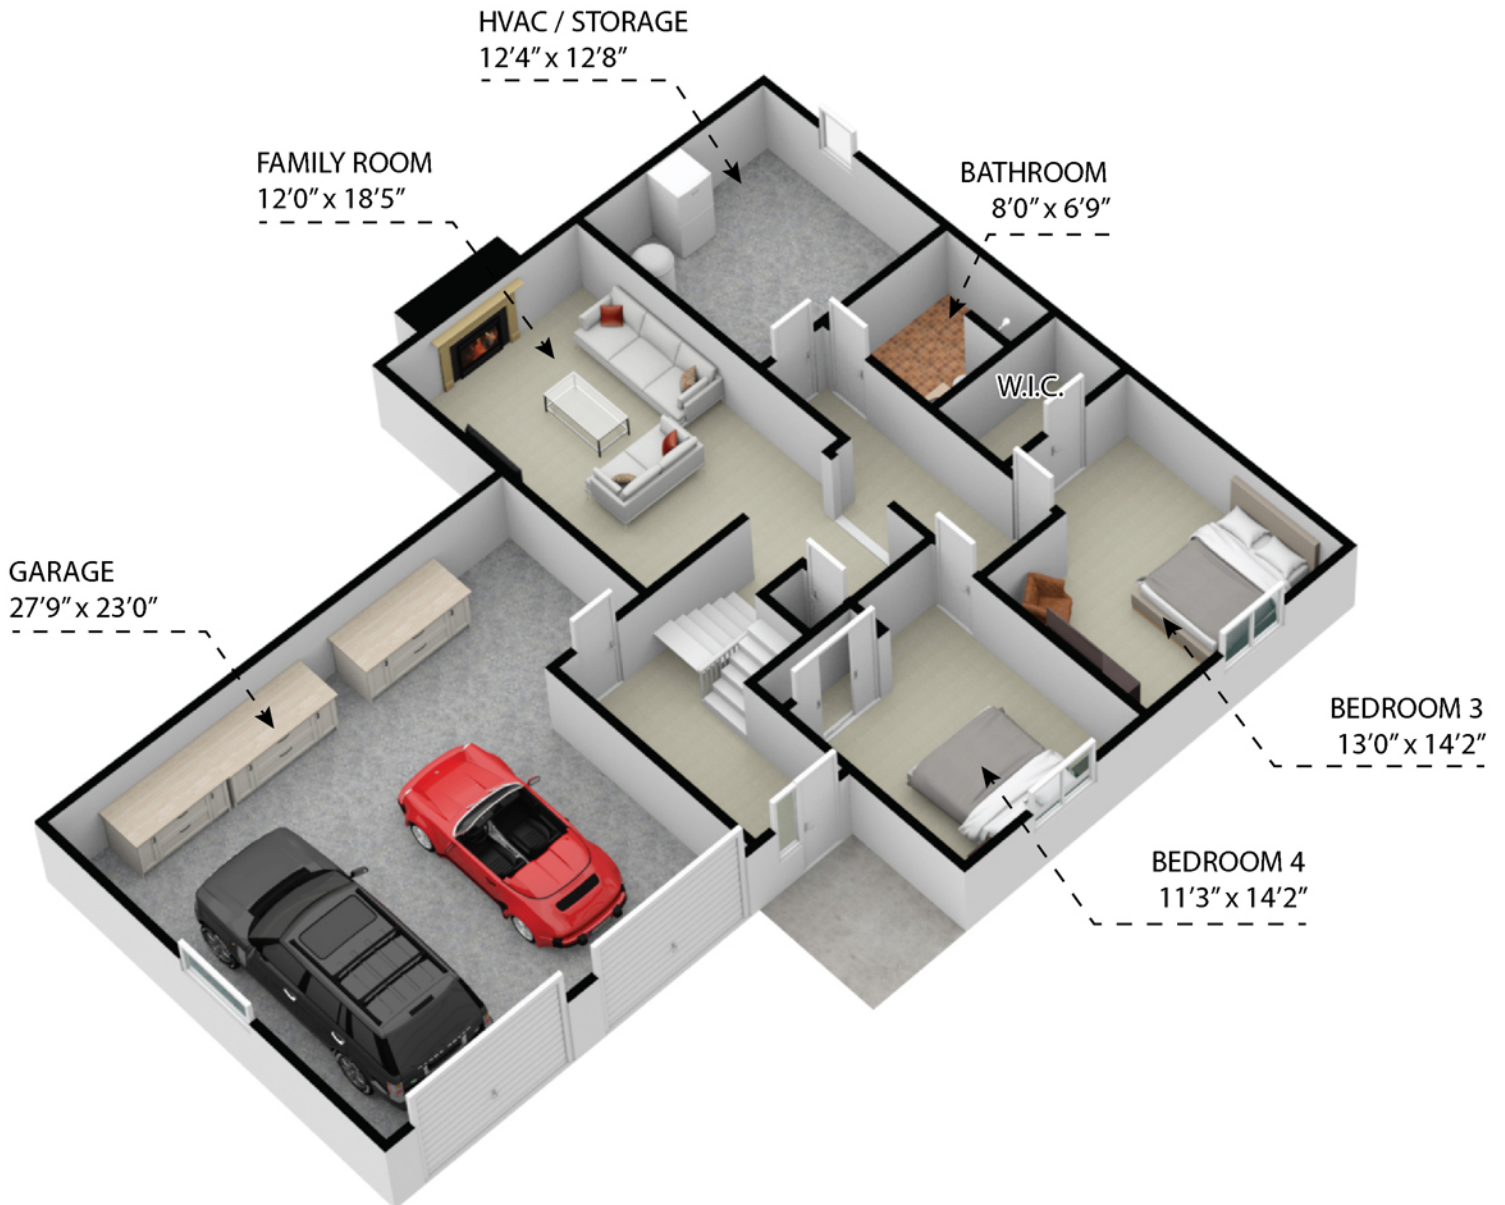

Denise Thelen

c: (402) 276-7060

e: denise@c21rt.com

w: dialdenise.com

LOWER LEVEL

3001 31ST ST

SIZES AND DIMENSIONS ARE APPROXIMATE. ACTUAL MAY VARY.

Denise Thelen