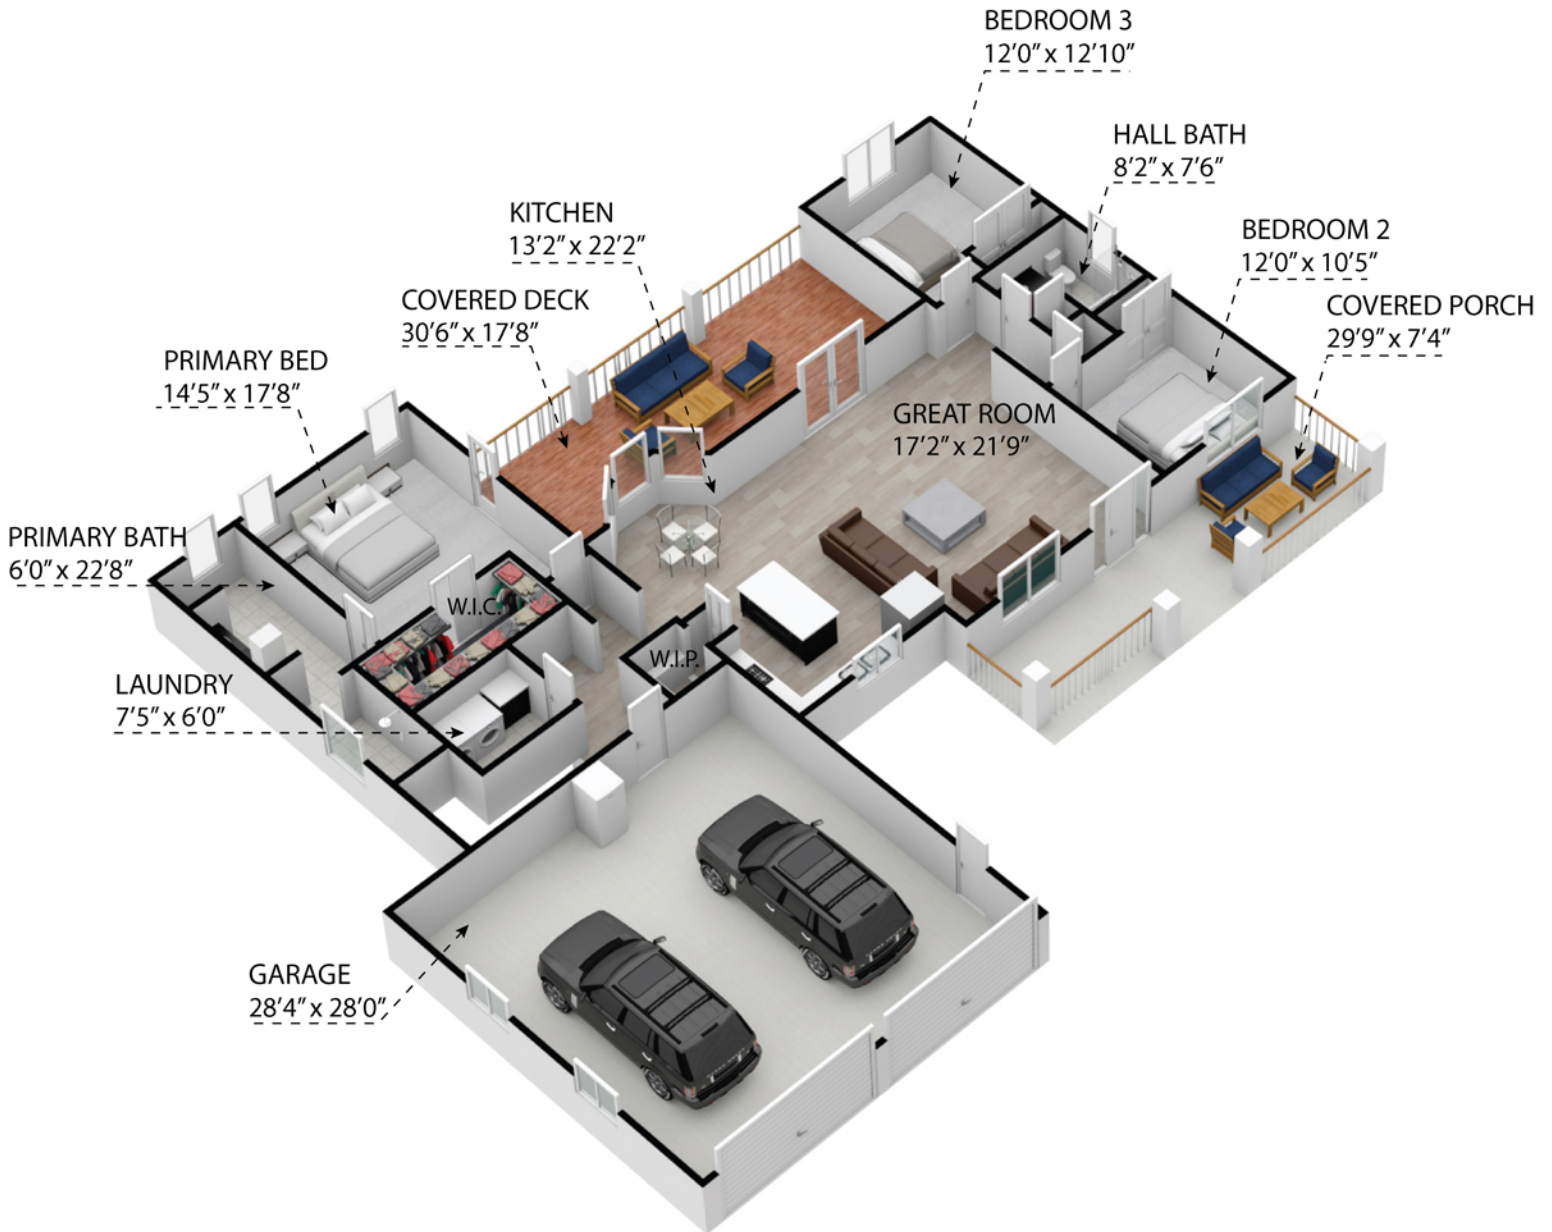

# MAIN FLOOR

449 Sandy Banks St

SIZES AND DIMENSIONS ARE APPROXIMATE. ACTUAL MAY VARY.

**Shelly Frauendorfer**

c: (402) 942-1974

e: shellyf@c21rt.com

w: shellyfrauendorfer.sites.c21.homes