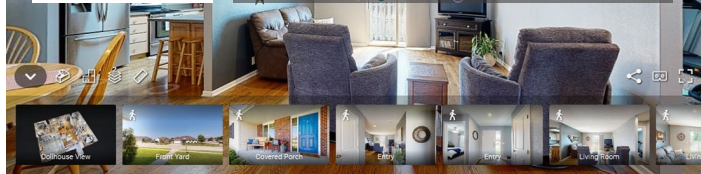

4152 Pinehurst Place
Columbus, NE 68601

3,056 Sqft

5 bed, 3 bath

\$365,000

<https://realestate.lifestyle360vr.com/listings/4152-pinehurst-place/>

**THIS HOME IS
ALWAYS OPEN ONLINE™
TAKE A VIRTUAL TOUR!**

Dallas Thelen

c: (402) 276-7616
e: dallas@c21rt.com
w: dallasthelen.c21.com

DESCRIPTION

Incredible opportunity to own a beautiful home located in the desirable Tallgrass neighborhood, close to schools, YMCA, and medical facilities! The house features the classic elegance of brick with the low maintenance of vinyl siding on the exterior. This combination not only enhances the curb appeal but also ensures durability and longevity. Inside, it offers a generous living space with 3 main floor bedrooms and 2 additional bedrooms in the basement, 3 bathrooms, and a bonus room. The primary suite has a private bathroom, and a walk-in closet. Main floor laundry, designer kitchen with granite countertops, stainless steel appliances, and breakfast bar adjacent to the dining area that includes matching built-in cabinetry. The basement of this home has been transformed into the ultimate living and entertainment room with built-in bar! Did we mention the garage is heated! The property is part of a well-maintained homeowner's association (HOA) that provides benefits including trash, lawn care, and snow removal! Don't miss your chance to make this house your home. Contact us today to schedule a private viewing!

PROPERTY FEATURES

- Ample Cabinets and Counter Space
- Corian® Countertops
- Covered Porch
- Heated Garage
- Pantry
- Patio
- Sprinkler System
- Stainless Steel Appliances
- Walk-In Closet
- Wet Bar
- Wood Flooring in Entry, Kitchen, and Dining