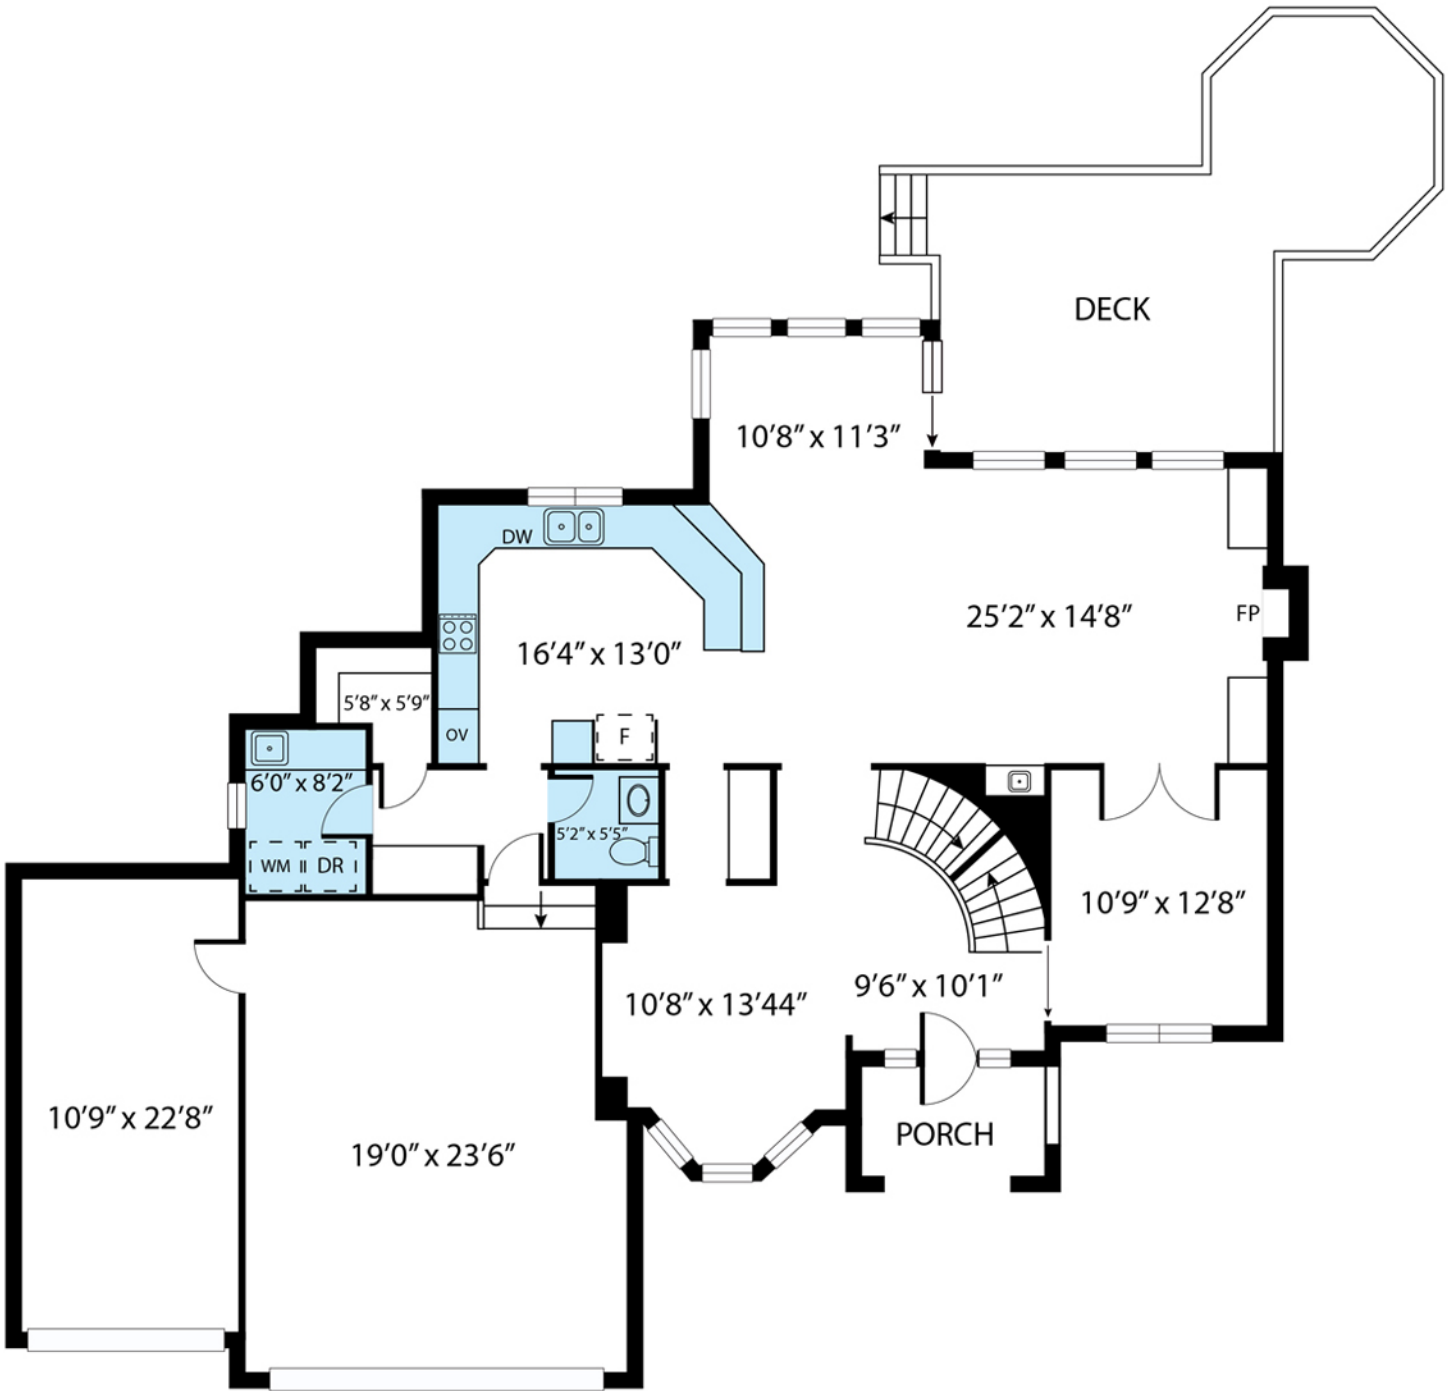

6011 S 180th Ave Cir

Sarina McNeel

c: (402) 699-2666

e: sarinayourrealtor@gmail.com

w: [facebook.com/sarinayourrealtor](https://www.facebook.com/sarinayourrealtor)

MAIN FLOOR

6011 S 180th Ave Cir

SIZES AND DIMENSIONS ARE APPROXIMATE. ACTUAL MAY VARY.

Sarina McNeel

c: (402) 699-2666

e: sarinaisyurrealtor@gmail.com

w: facebook.com/sarinaisyurrealtor

FLOOR 2

6011 S 180th Ave Cir

SIZES AND DIMENSIONS ARE APPROXIMATE. ACTUAL MAY VARY.

Sarina McNeel