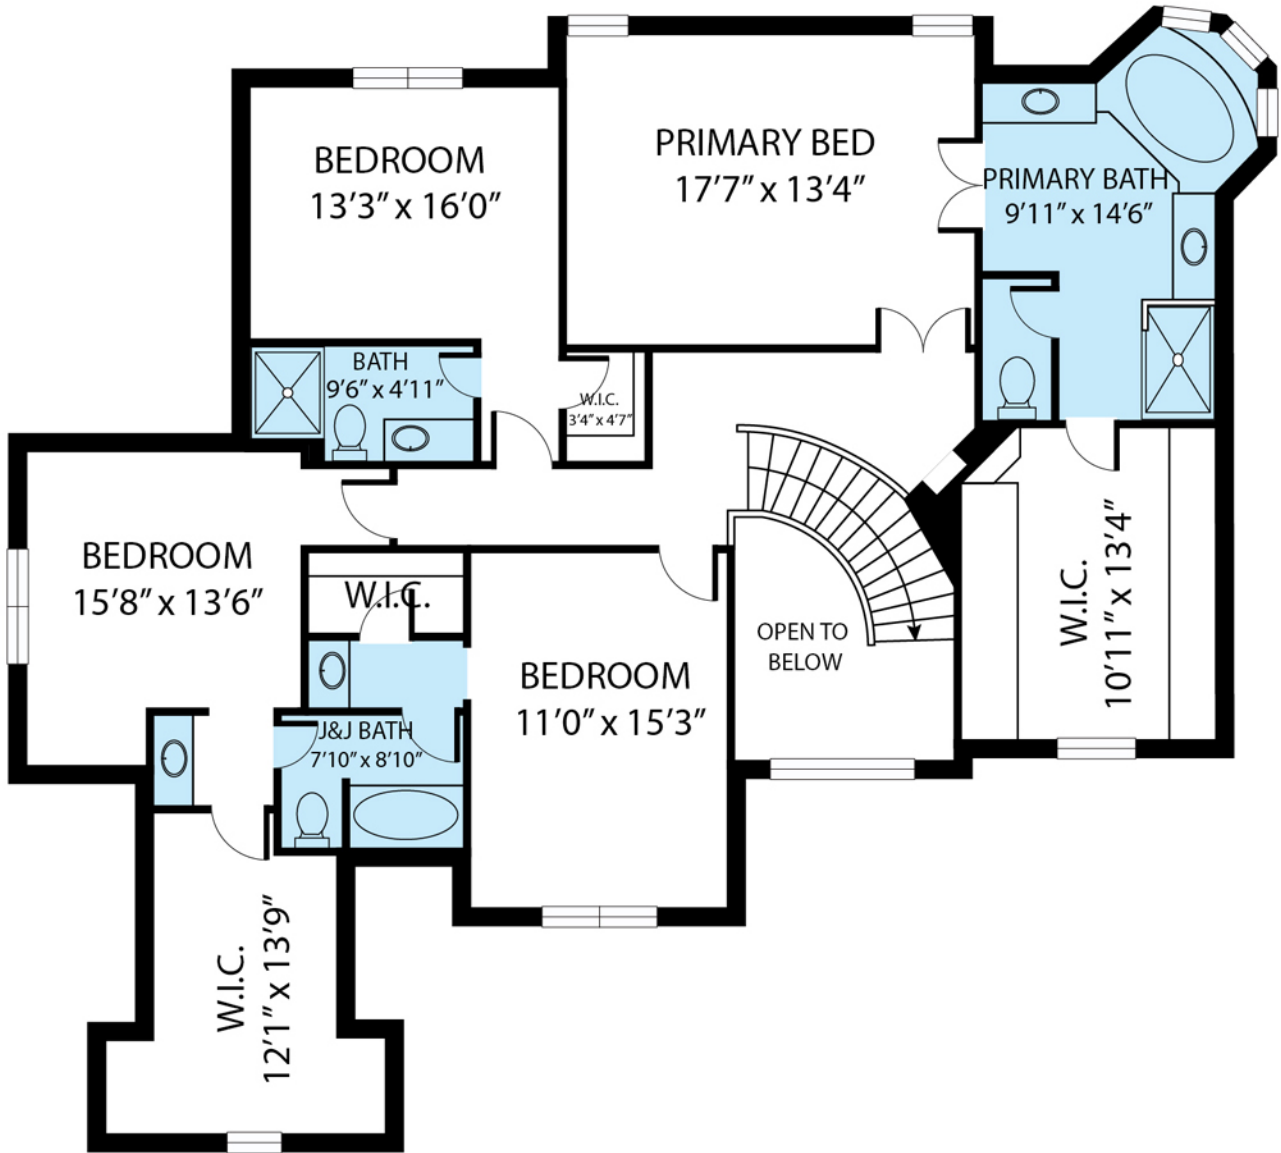

6011 S 180th Ave Cir

Sarina McNeel

c: (402) 699-2666

e: sarinayourrealtor@gmail.com

w: [facebook.com/sarinayourrealtor](https://www.facebook.com/sarinayourrealtor)

MAIN FLOOR

6011 S 180th Ave Cir

SIZES AND DIMENSIONS ARE APPROXIMATE. ACTUAL MAY VARY.

Sarina McNeel

c: (402) 699-2666

e: sarinaisyurrealtor@gmail.com

w: facebook.com/sarinaisyurrealtor

FLOOR 2

6011 S 180th Ave Cir

SIZES AND DIMENSIONS ARE APPROXIMATE. ACTUAL MAY VARY.

Sarina McNeel

c: (402) 699-2666

e: sarinaisyourrealtor@gmail.com

w: facebook.com/sarinaisyourrealtor

LOWER LEVEL

6011 S 180th Ave Cir

SIZES AND DIMENSIONS ARE APPROXIMATE. ACTUAL MAY VARY.

Sarina McNeel

c: (402) 699-2666