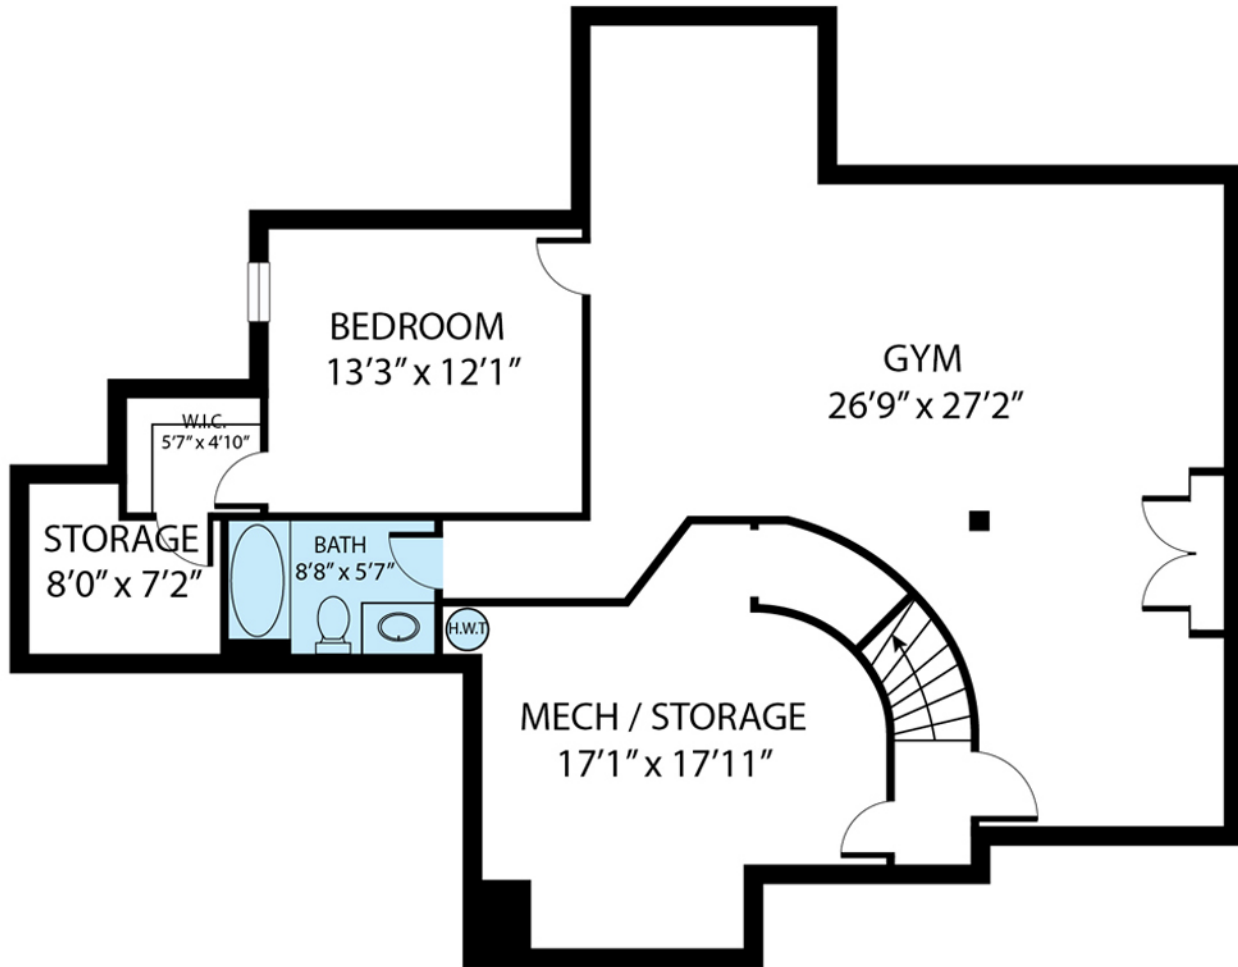

Sarina McNeel

c: (402) 699-2666

e: sarinaisyurrealtor@gmail.com

w: facebook.com/sarinaisyurrealtor

FLOOR 2

6011 S 180th Ave Cir

SIZES AND DIMENSIONS ARE APPROXIMATE. ACTUAL MAY VARY.

Sarina McNeel

c: (402) 699-2666

e: sarinaisyourrealtor@gmail.com

w: facebook.com/sarinaisyourrealtor

LOWER LEVEL

6011 S 180th Ave Cir

SIZES AND DIMENSIONS ARE APPROXIMATE. ACTUAL MAY VARY.

Sarina McNeel

c: (402) 699-2666