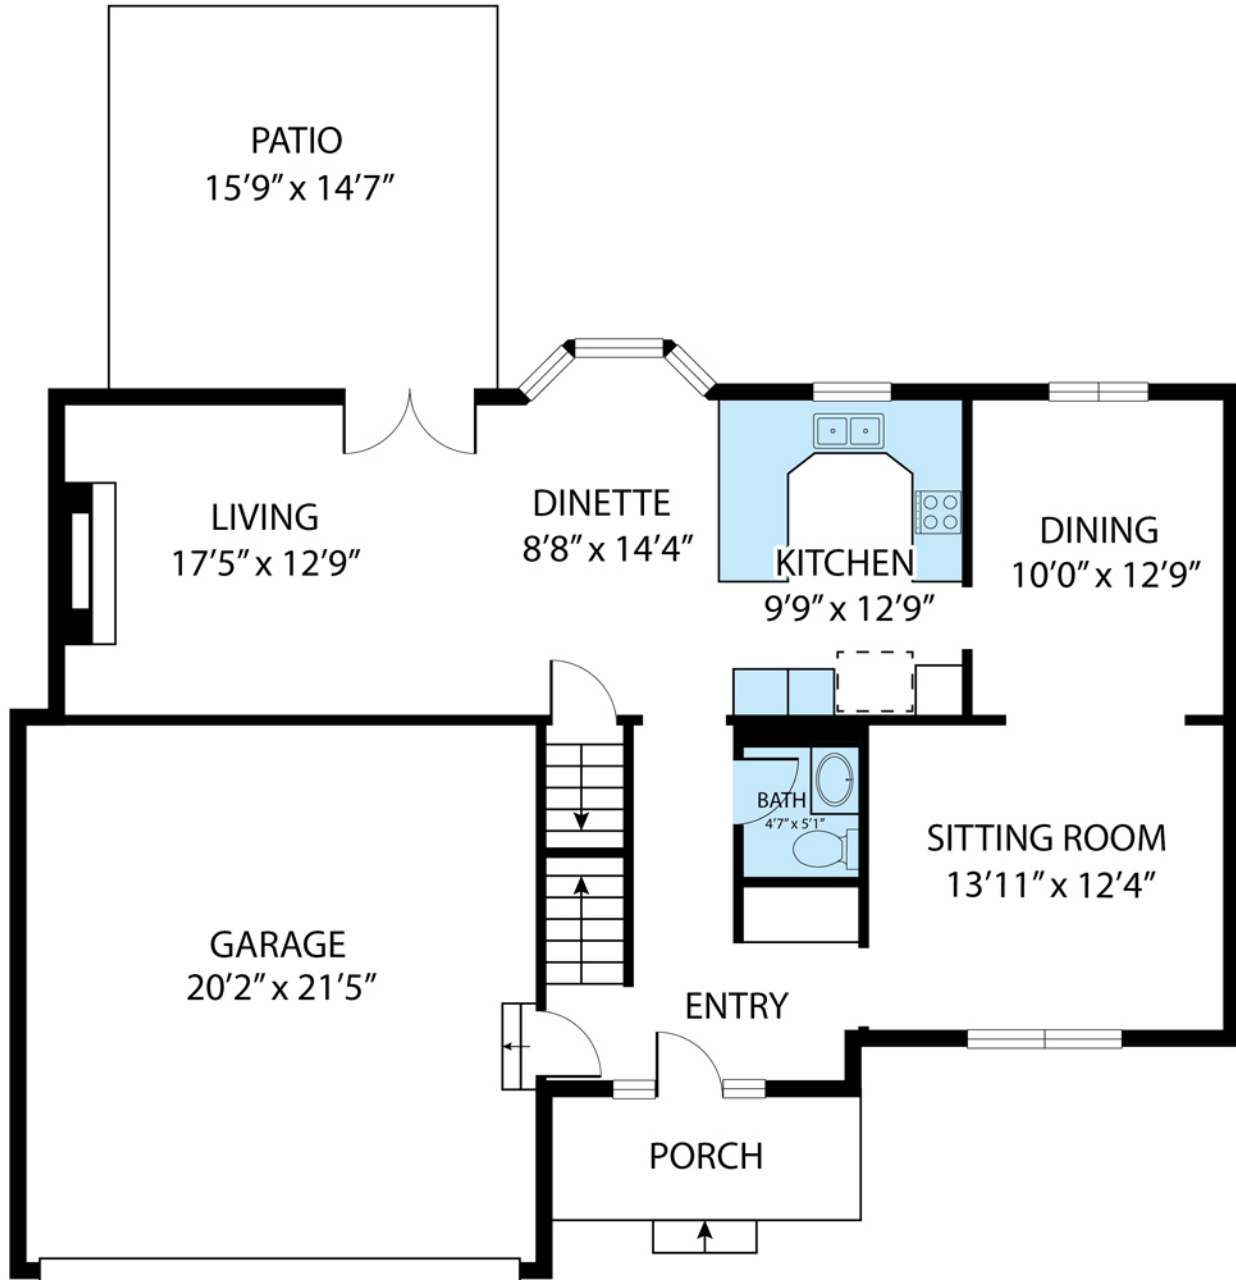

16871 K St

Kim Gray

c: (402) 680-2284

e: kim@turnkeyservicesrealty.com

w: turnkeyservicesrealty.com

MAIN FLOOR

16871 K St

SIZES AND DIMENSIONS ARE APPROXIMATE. ACTUAL MAY VARY.

c: (402) 680-2284

e: kim@turnkeyservicesrealty.com

w: turnkeyservicesrealty.com

LOWER LEVEL

16871 K St

SIZES AND DIMENSIONS ARE APPROXIMATE. ACTUAL MAY VARY.

Kim Gray

c: (402) 680-2284