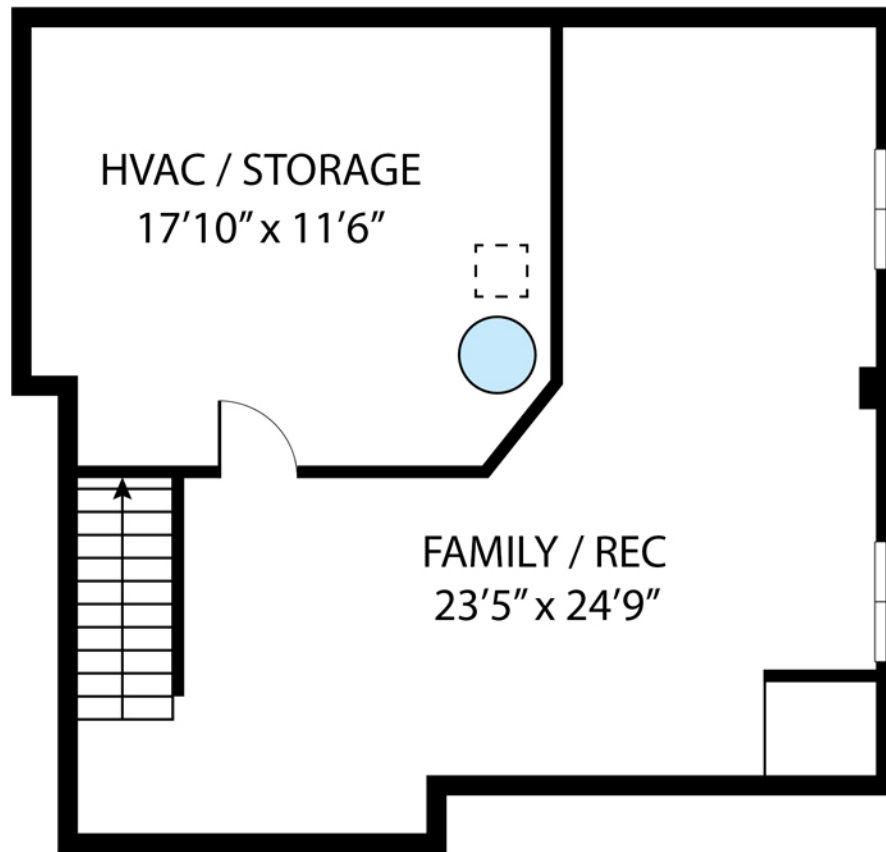

c: (402) 680-2284

e: kim@turnkeyservicesrealty.com

w: turnkeyservicesrealty.com

LOWER LEVEL

16871 K St

SIZES AND DIMENSIONS ARE APPROXIMATE. ACTUAL MAY VARY.

Kim Gray

c: (402) 680-2284