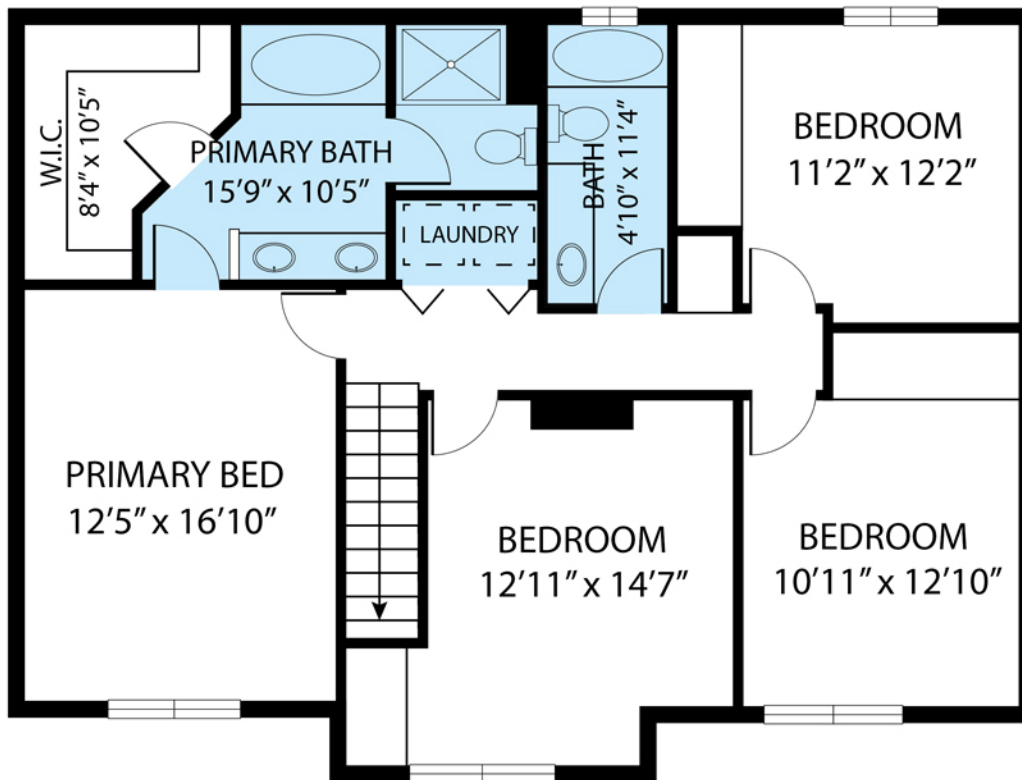

FLOOR 2

16871 K St

SIZES AND DIMENSIONS ARE APPROXIMATE. ACTUAL MAY VARY.

Kim Gray

c: (402) 680-2284

e: kim@turnkeyservicesrealty.com

w: turnkeyservicesrealty.com