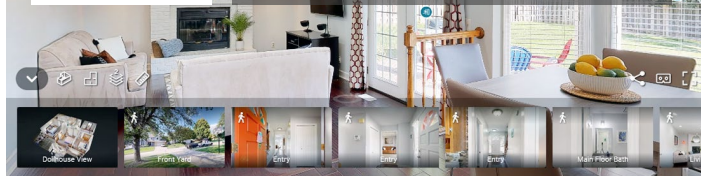

16871 K St
Omaha, NE 68135

2,702 Sqft

4 bed, 3 bath

\$377,000

<https://realestate.lifestyle360vr.com/listings/16871-k-st/>

THIS HOME IS
ALWAYS OPEN ONLINE™
TAKE A VIRTUAL TOUR!

Kim Gray

c: (402) 680-2284

e: kim@turnkeyservicesrealty.com

w: turnkeyservicesrealty.com

DESCRIPTION

Discover the perfect blend of comfort and convenience in this beautiful 2-story Lake Shore home, situated within walking distance to the popular Zorinsky Lake Park. Picture yourself starting the day with a peaceful walk by the lake, then returning to prepare breakfast in your kitchen with granite countertops and stainless-steel appliances. Entertain guests in the dining room or unwind by the fireplace in the adjoining family room. Upstairs, indulge in your primary suite with a spa jetted tub, large walk-in closet, and modern dual vanity. With 3 additional bedrooms and a partially finished basement offering flexible space for various needs, this home is pre-inspected offering peace of mind with recent updates to the Roof, HVAC, Electrical, and Plumbing. Whether you're exploring nearby shopping and dining options or simply enjoying the tranquility of your own fully fenced backyard, this property invites you to envision a lifestyle filled with endless possibilities & cherished memories.

PROPERTY FEATURES

- 2nd Floor Laundry
- Ceiling Fans in Bedrooms
- Floor-to-Ceiling Brick Fireplace
- Floor-to-Ceiling Windows
- Fully-Fenced Back Yard
- Granite Countertops
- Walk-In Closet
- Patio
- Security System
- Sprinkler System
- Stainless Steel Sink and Appliances
- Tile Primary Shower and Whirlpool Tub
- Updated Roof, HVAC, Electrical, and Plumbing
- Wood-Style Flooring in Entry, Kitchen, and Living