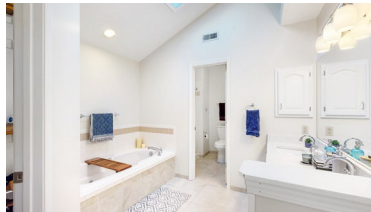

16871 K St
Omaha, NE 68135

2,702 Sqft

4 bed, 3 bath

\$377,000

<https://realestate.lifestyle360vr.com/listings/16871-k-st/>

THIS HOME IS
ALWAYS OPEN ONLINE™
TAKE A VIRTUAL TOUR!

Kim Gray

c: (402) 680-2284

e: kim@turnkeyservicesrealty.com

w: turnkeyservicesrealty.com

DESCRIPTION

Discover the perfect blend of comfort and convenience in this beautiful 2-story Lake Shore home, situated within walking distance to the popular Zorinsky Lake Park. Picture yourself starting the day with a peaceful walk by the lake, then returning to prepare breakfast in your kitchen with granite countertops and stainless-steel appliances. Entertain guests in the dining room or unwind by the fireplace in the adjoining family room. Upstairs, indulge in your primary suite with a spa jetted tub, large walk-in closet, and modern dual vanity. With 3 additional bedrooms and a partially finished basement offering flexible space for various needs, this home is pre-inspected offering peace of mind with recent updates to the Roof, HVAC, Electrical, and Plumbing. Whether you're exploring nearby shopping and dining options or simply enjoying the tranquility of your own fully fenced backyard, this property invites you to envision a lifestyle filled with endless possibilities & cherished memories.

PROPERTY FEATURES

- 2nd Floor Laundry
- Ceiling Fans in Bedrooms
- Floor-to-Ceiling Brick Fireplace
- Floor-to-Ceiling Windows
- Fully-Fenced Back Yard
- Granite Countertops
- Walk-In Closet
- Patio
- Security System
- Sprinkler System
- Stainless Steel Sink and Appliances
- Tile Primary Shower and Whirlpool Tub
- Updated Roof, HVAC, Electrical, and Plumbing
- Wood-Style Flooring in Entry, Kitchen, and Living