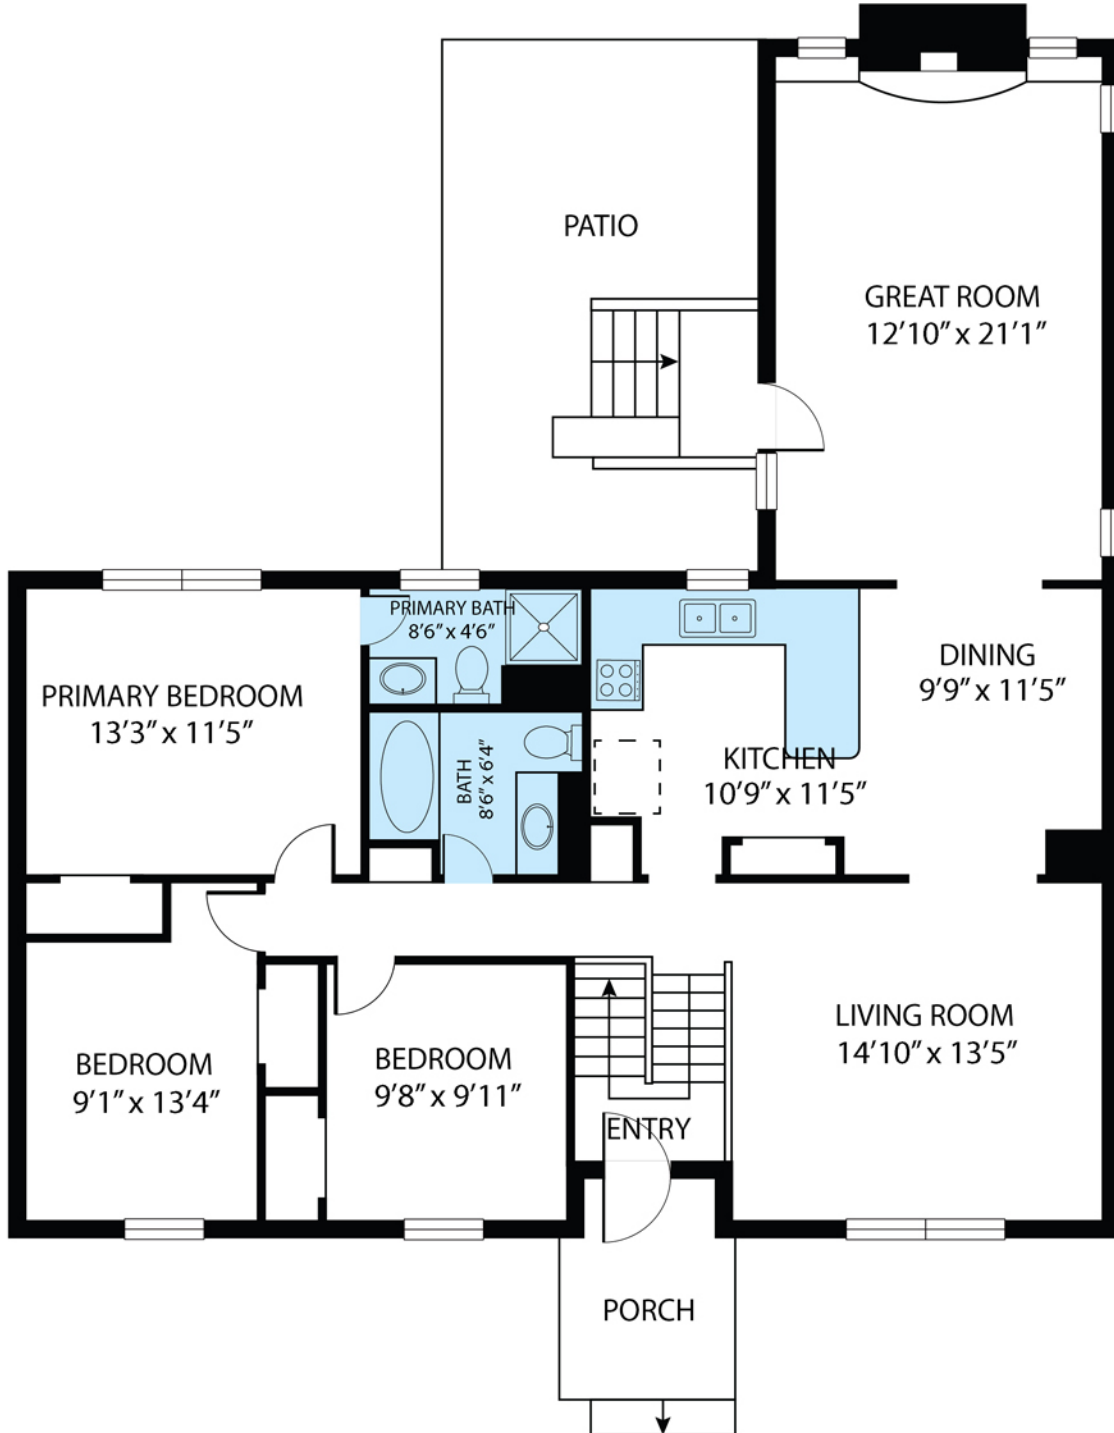

7609 Drexel St

Kim Gray

c: (402) 680-2284

e: kim@turnkeyservicesrealty.com

w: turnkeyservicesrealty.com

MAIN FLOOR

7609 Drexel St

SIZES AND DIMENSIONS ARE APPROXIMATE. ACTUAL MAY VARY.

Kim Gray

c: (402) 680-2284

e: kim@turnkeyservicesrealty.com

w: turnkeyservicesrealty.com

LOWER LEVEL

7609 Drexel St

SIZES AND DIMENSIONS ARE APPROXIMATE. ACTUAL MAY VARY.

Kim Gray