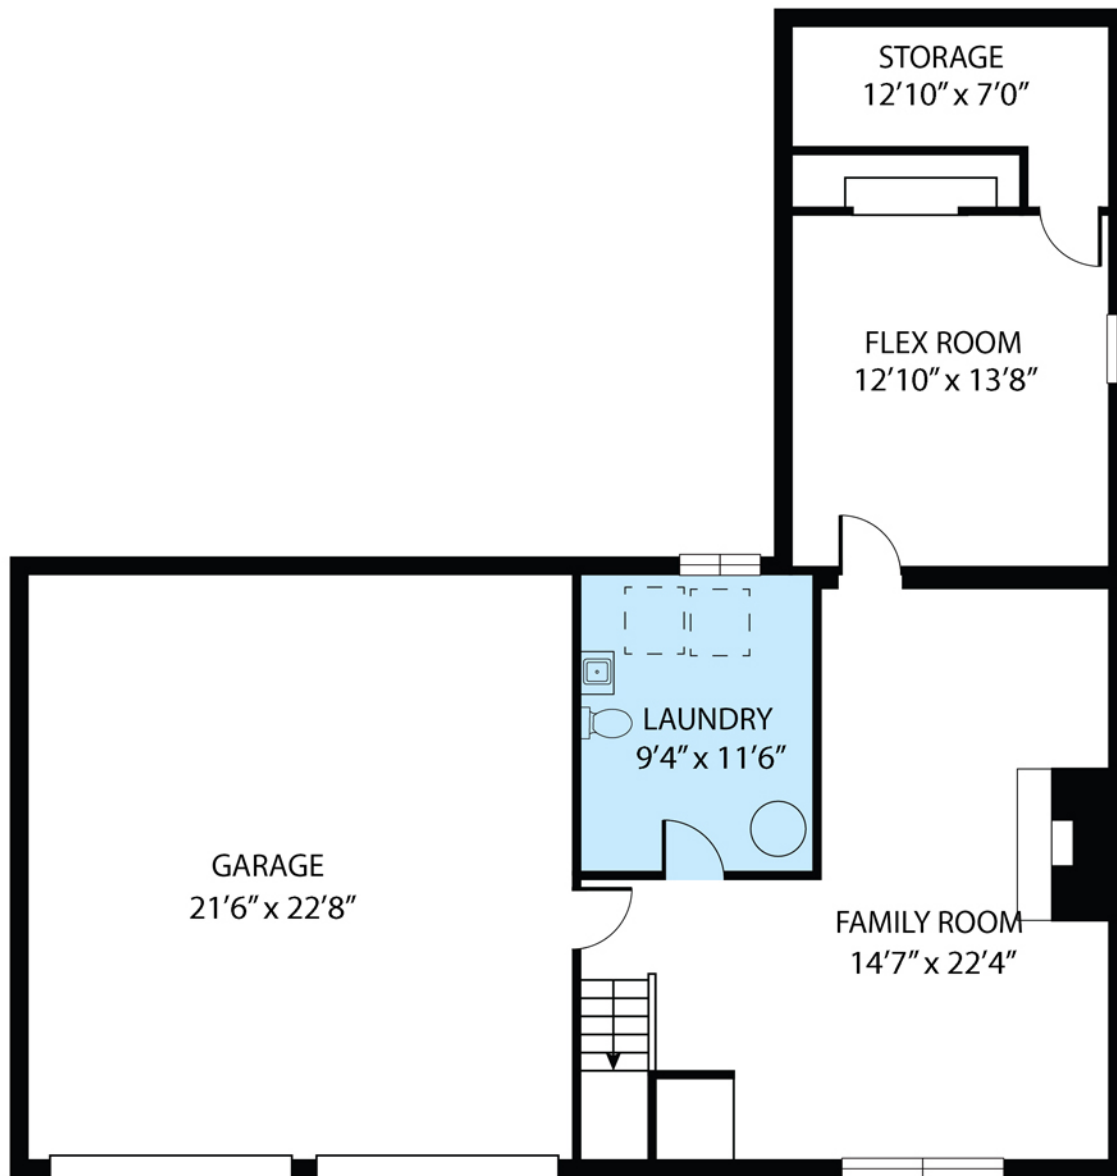

7609 Drexel St

Kim Gray

c: (402) 680-2284

e: kim@turnkeyservicesrealty.com

w: turnkeyservicesrealty.com

MAIN FLOOR

7609 Drexel St

SIZES AND DIMENSIONS ARE APPROXIMATE. ACTUAL MAY VARY.

Kim Gray

c: (402) 680-2284

e: kim@turnkeyservicesrealty.com

w: turnkeyservicesrealty.com

LOWER LEVEL

7609 Drexel St

SIZES AND DIMENSIONS ARE APPROXIMATE. ACTUAL MAY VARY.

Kim Gray