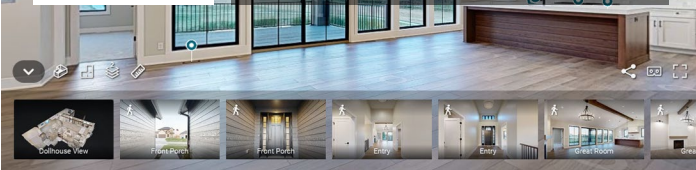

<https://realestate.lifestyle360vr.com/listings/11470-s-189th-st/>

THIS HOME IS
ALWAYS OPEN ONLINE™
TAKE A VIRTUAL TOUR!