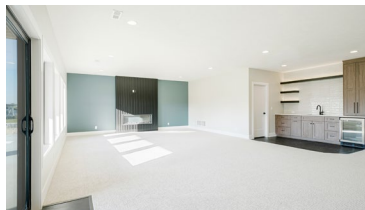

11470 S 189th St
Gretna, NE 68028

3,464 Sqft

4 bed, 3 bath

$749,900

<https://realestate.lifestyle360vr.com/listings/11470-s-189th-st/>

THIS HOME IS
ALWAYS OPEN ONLINE™
TAKE A VIRTUAL TOUR!

Chelsea Nelson
Keller Williams kWELITE

c: 402-657-8905

e: chelsea.nelson@kw.com

w: chelseanelson.lifestyle360vr.com