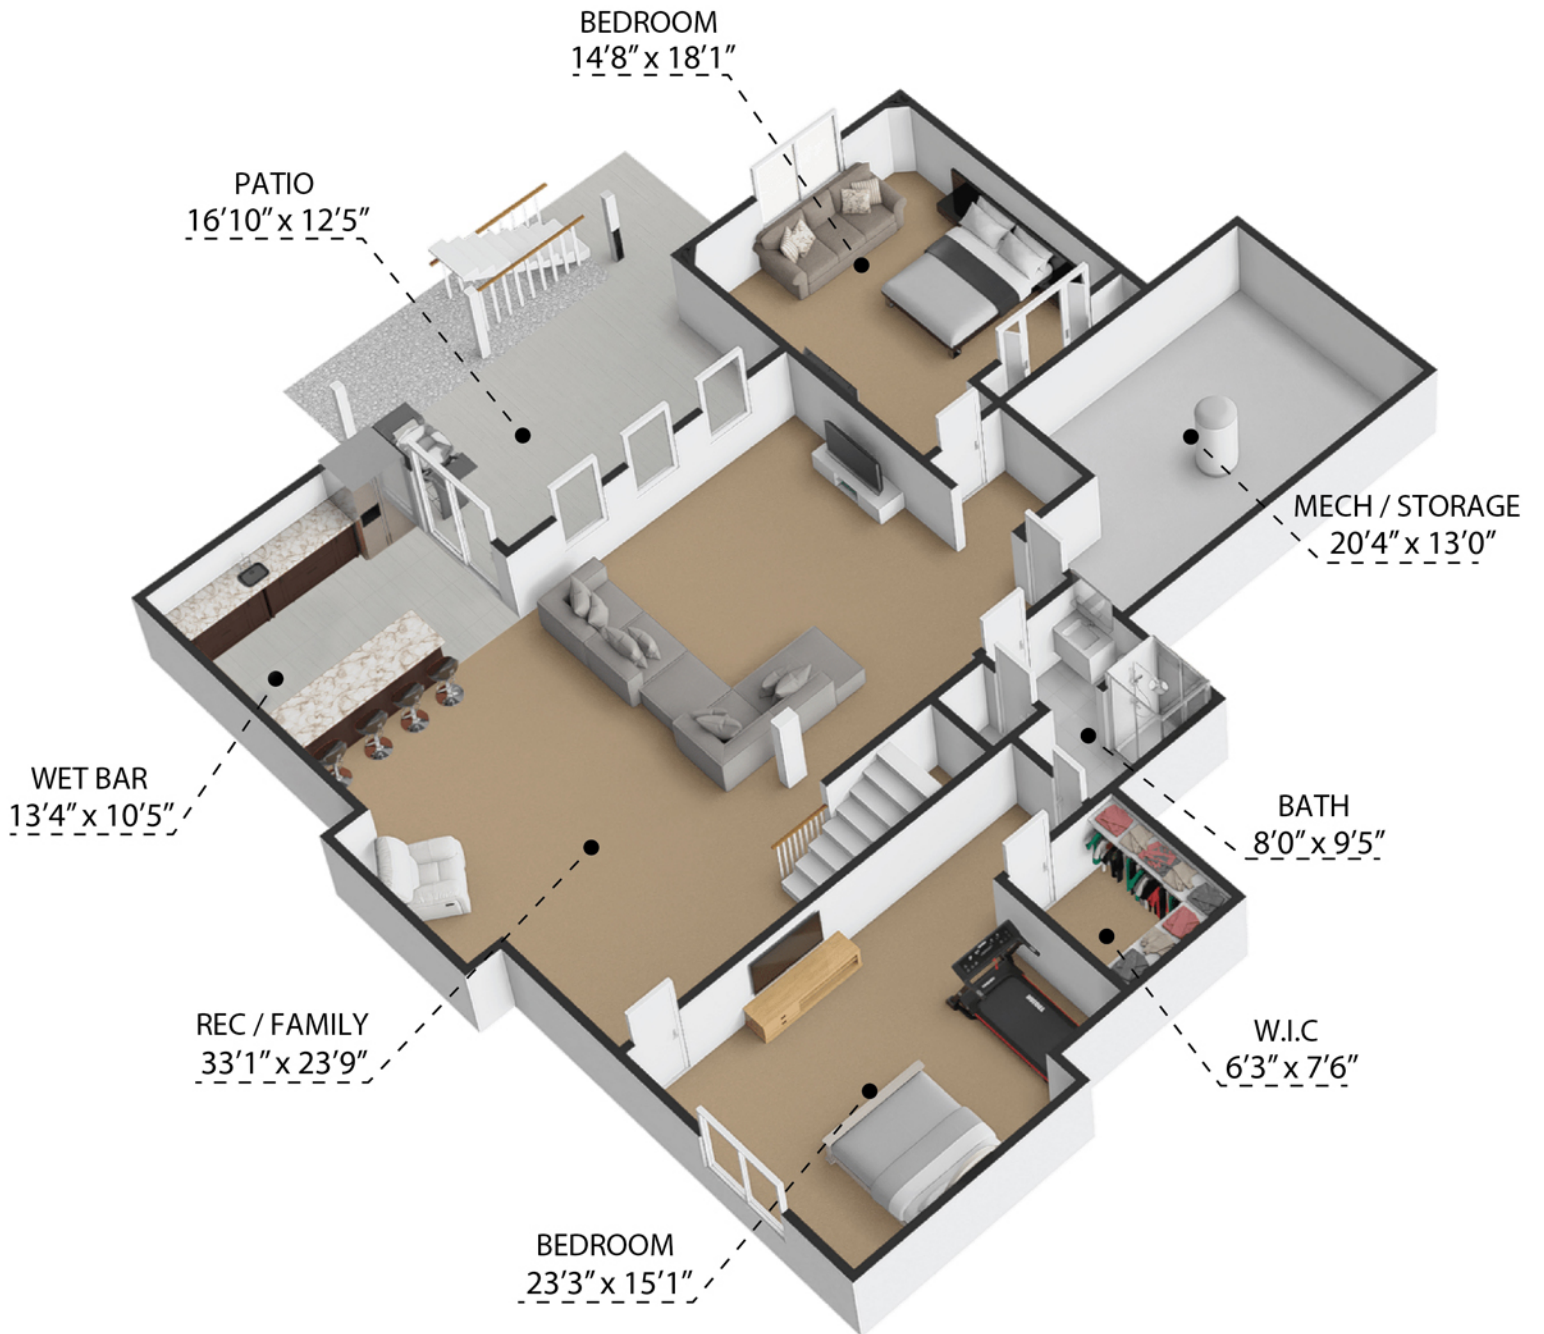

Kim Gray

c: (402) 680-2284

e: kim@turnkeyservicesrealty.com

w: turnkeyservicesrealty.com

LOWER LEVEL

12129 Montauk Dr

SIZES AND DIMENSIONS ARE APPROXIMATE. ACTUAL MAY VARY.

Kim Gray