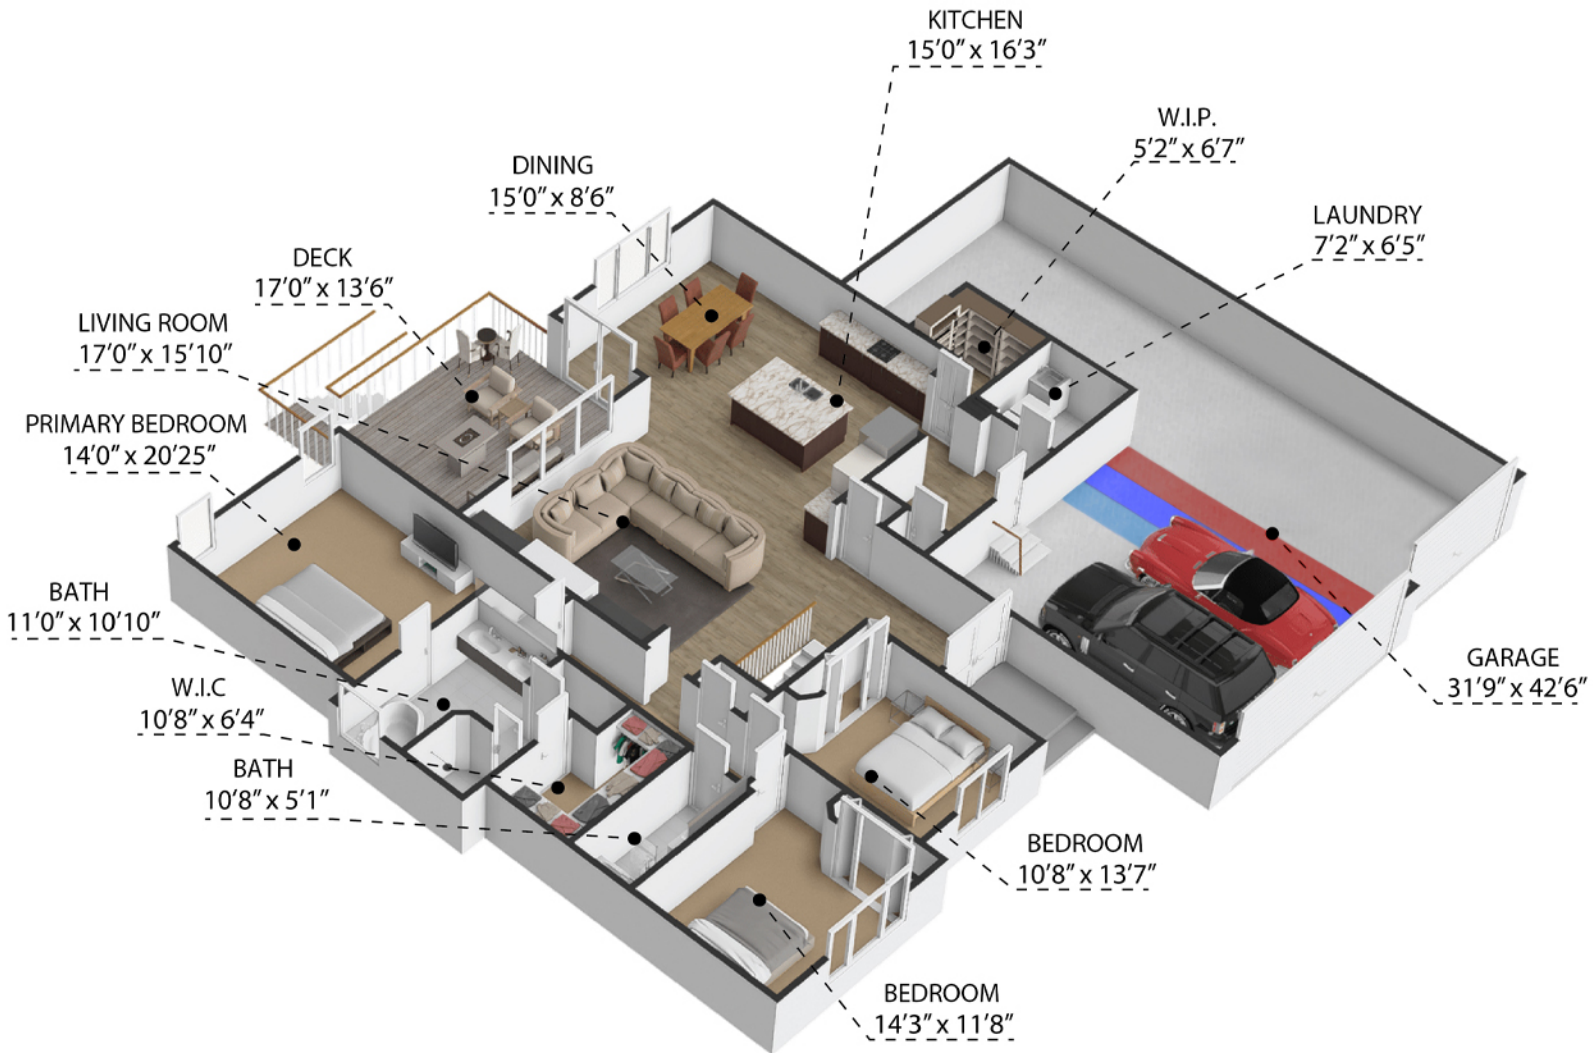

12129 Montauk Dr

Kim Gray

c: (402) 680-2284

e: kim@turnkeyservicesrealty.com

w: turnkeyservicesrealty.com

MAIN FLOOR

12129 Montauk Dr

SIZES AND DIMENSIONS ARE APPROXIMATE. ACTUAL MAY VARY.