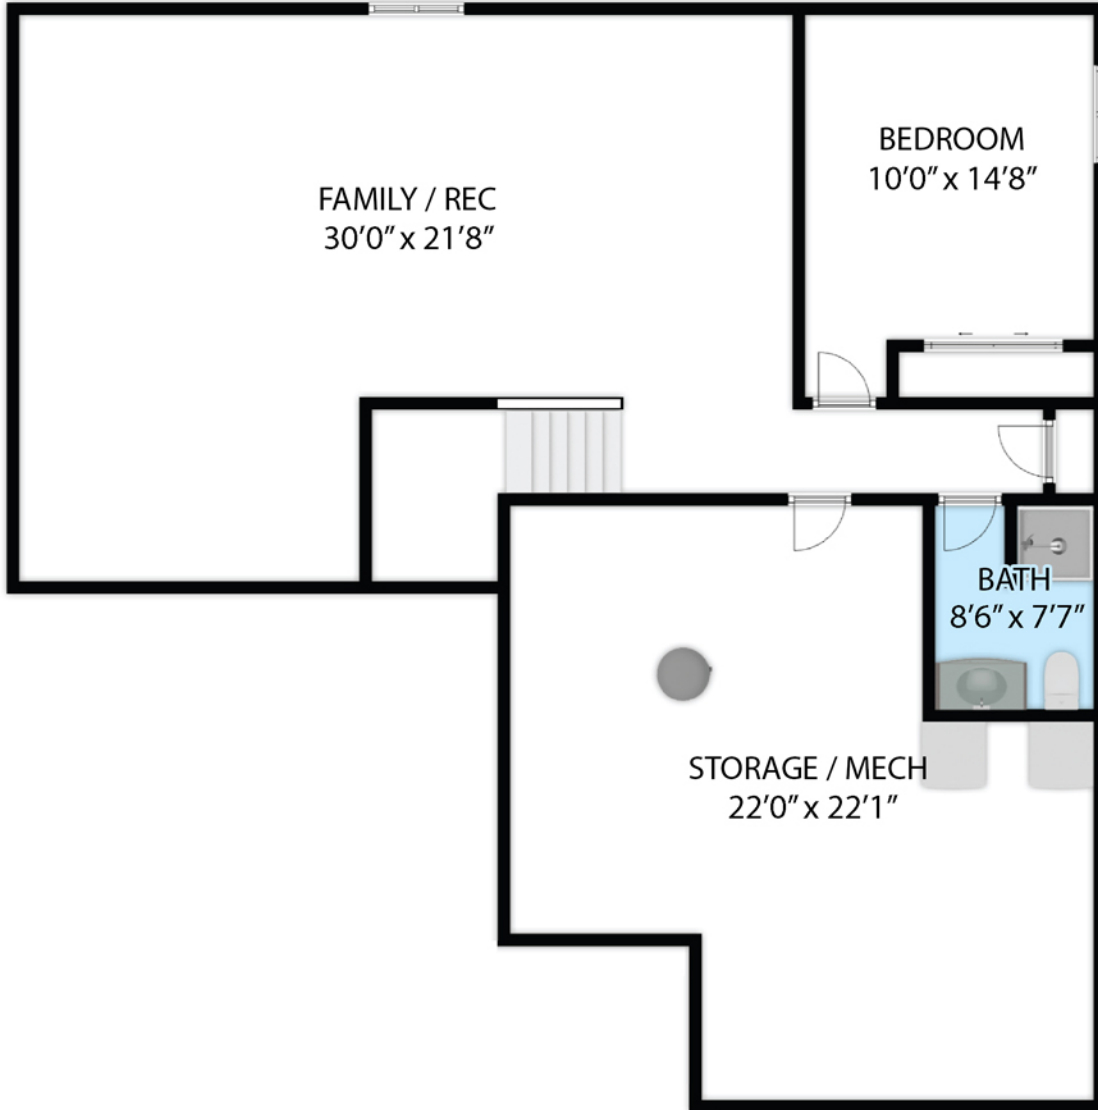

# MAIN FLOOR

9325 Pauline St

SIZES AND DIMENSIONS ARE APPROXIMATE. ACTUAL MAY VARY.

**Sarina McNeel**

c: (402) 699-2666

e: sarinaisyourrealtor@gmail.com

w: facebook.com/sarinaisyourrealtor

# LOWER LEVEL

9325 Pauline St

SIZES AND DIMENSIONS ARE APPROXIMATE. ACTUAL MAY VARY.

**Sarina McNeel**

c: (402) 699-2666

e: sarinaiyourrealtor@gmail.com

w: facebook.com/sarinaiyourrealtor