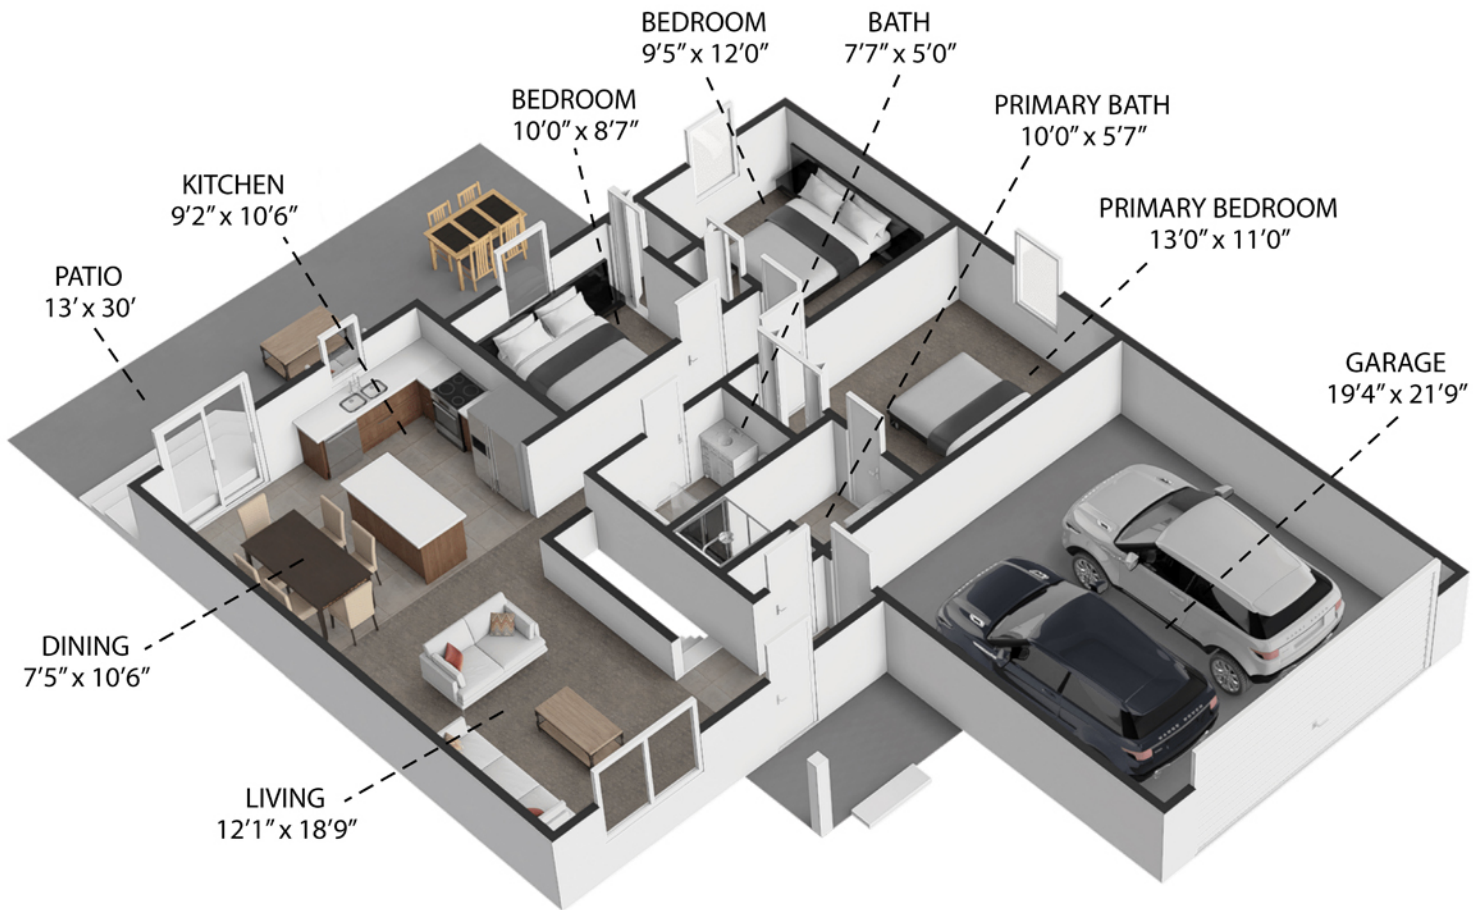

2768 1st Ave, Columbus, NE

Dallas Thelen

c: (402) 276-7616

e: dallas@c21rt.com

w: dallasthelen.c21.com

MAIN FLOOR

2768 1ST AVE

SIZES AND DIMENSIONS ARE APPROXIMATE. ACTUAL MAY VARY.