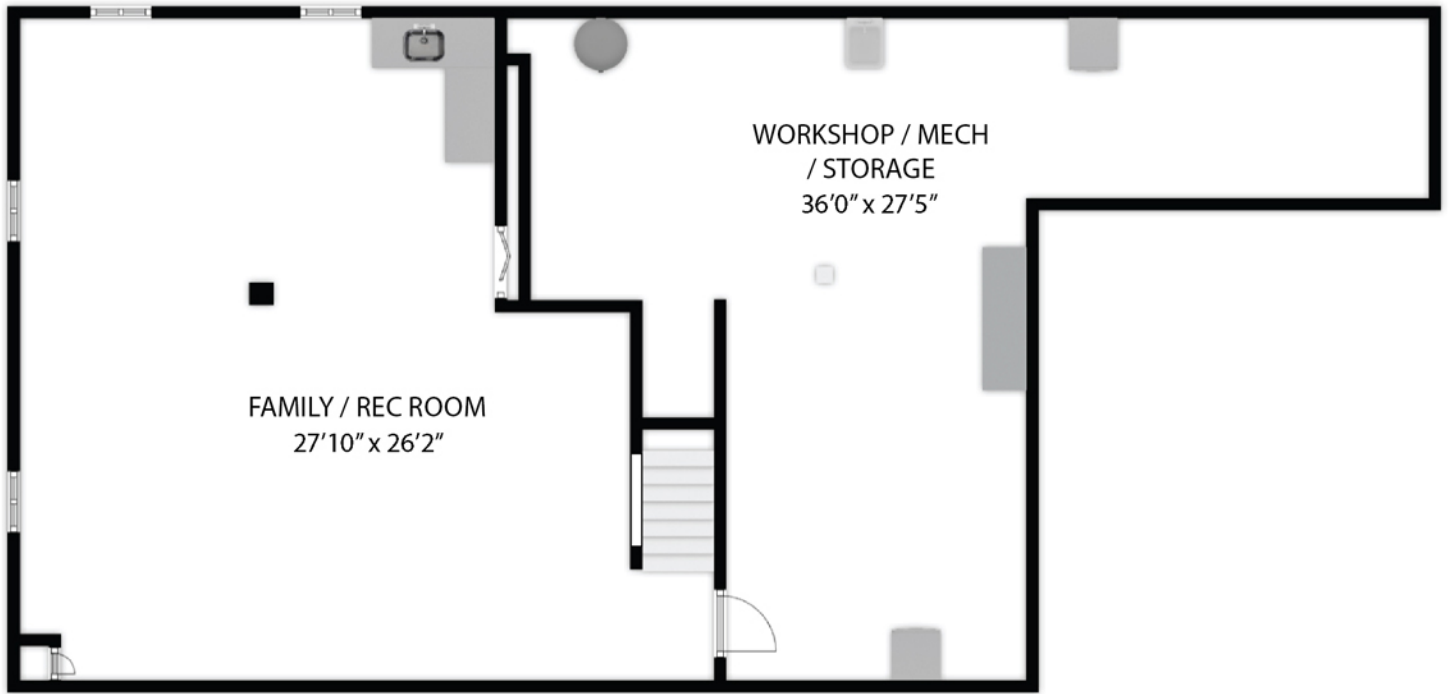

c: (402) 699-2666

e: sarinaisyourrealtor@gmail.com

w: facebook.com/sarinaisyourrealtor

LOWER LEVEL

9325 Pauline St

SIZES AND DIMENSIONS ARE APPROXIMATE. ACTUAL MAY VARY.

Sarina McNeel

c: (402) 699-2666