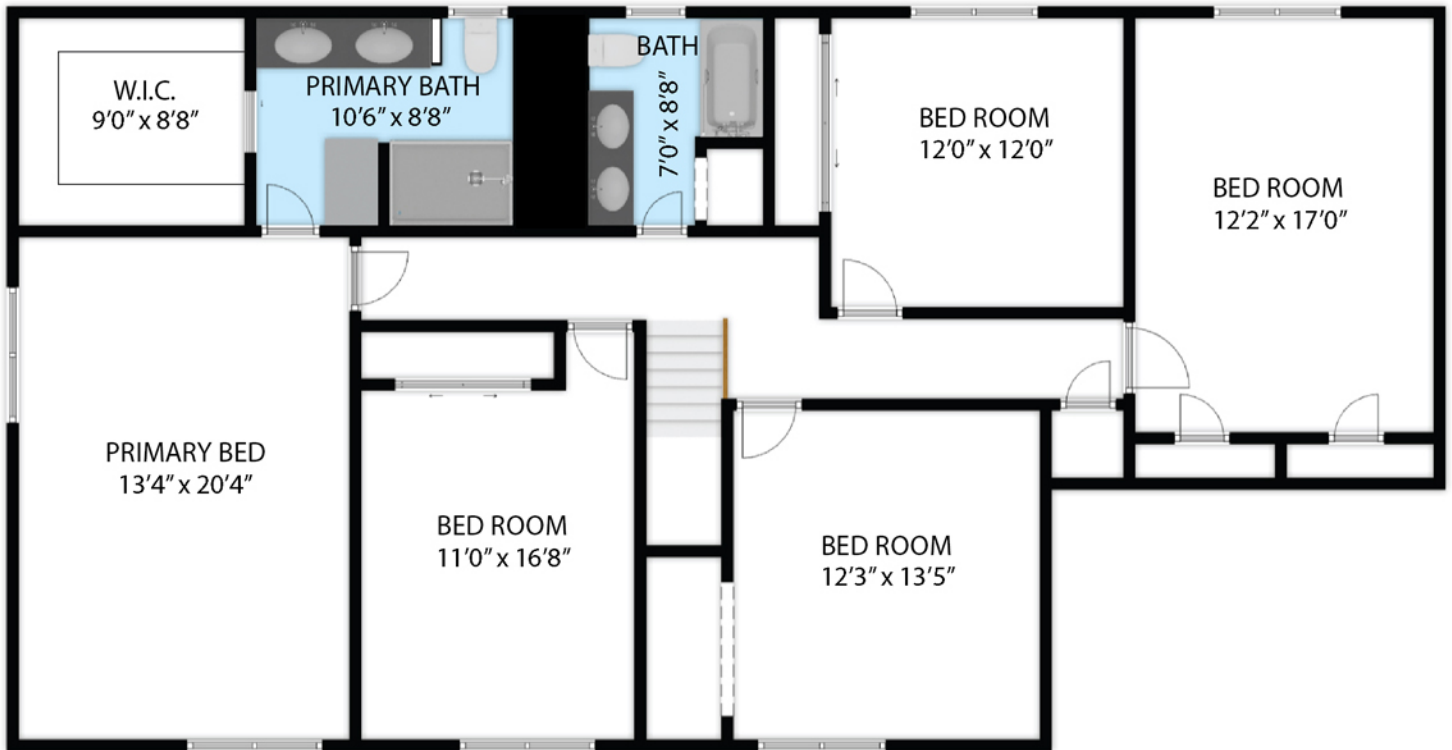

9325 Pauline St

Sarina McNeel

c: (402) 699-2666

e: sarinaisyurrealtor@gmail.com

w: [facebook.com/sarinaisyurrealtor](https://www.facebook.com/sarinaisyurrealtor)

MAIN FLOOR

9325 Pauline St

SIZES AND DIMENSIONS ARE APPROXIMATE. ACTUAL MAY VARY.

Sarina McNeel

c: (402) 699-2666

e: sarinaisyurrealtor@gmail.com

w: facebook.com/sarinaisyurrealtor

FLOOR 2

9325 Pauline St

SIZES AND DIMENSIONS ARE APPROXIMATE. ACTUAL MAY VARY.

Sarina McNeel

c: (402) 699-2666

e: sarinaisyourrealtor@gmail.com

w: facebook.com/sarinaisyourrealtor

LOWER LEVEL

9325 Pauline St

SIZES AND DIMENSIONS ARE APPROXIMATE. ACTUAL MAY VARY.

Sarina McNeel

c: (402) 699-2666