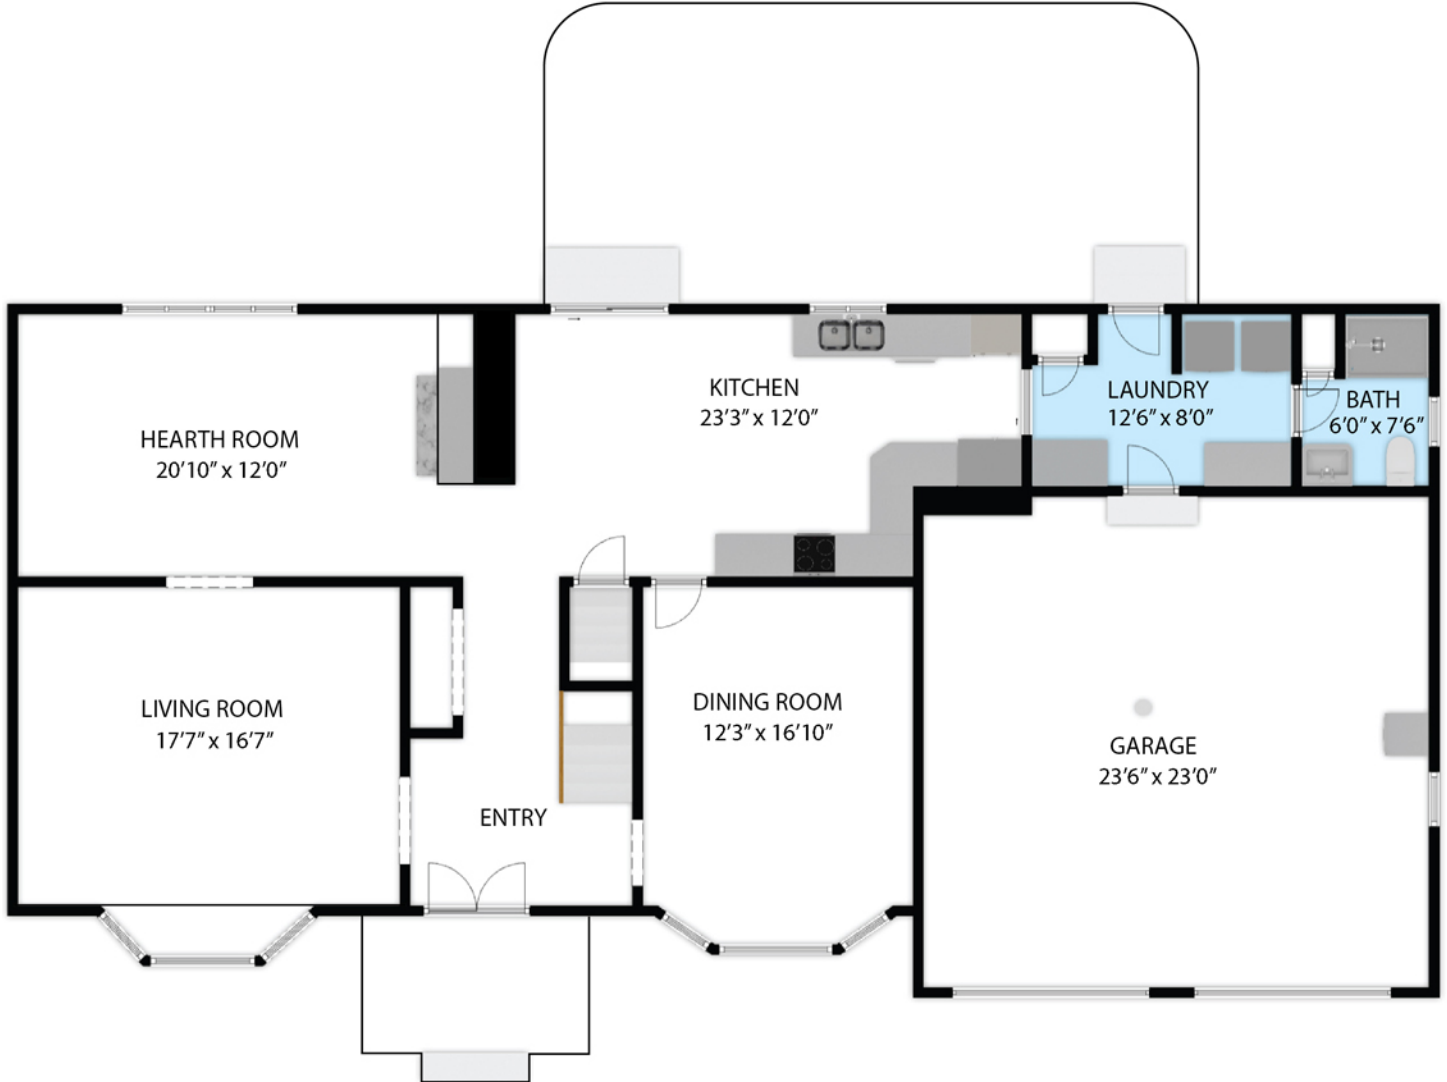

9325 Pauline St

Sarina McNeel

c: (402) 699-2666

e: sarinaisyurrealtor@gmail.com

w: [facebook.com/sarinaisyurrealtor](https://www.facebook.com/sarinaisyurrealtor)

MAIN FLOOR

9325 Pauline St

SIZES AND DIMENSIONS ARE APPROXIMATE. ACTUAL MAY VARY.

Sarina McNeel

c: (402) 699-2666

e: sarinaisyurrealtor@gmail.com

w: facebook.com/sarinaisyurrealtor

FLOOR 2

9325 Pauline St

SIZES AND DIMENSIONS ARE APPROXIMATE. ACTUAL MAY VARY.

Sarina McNeel