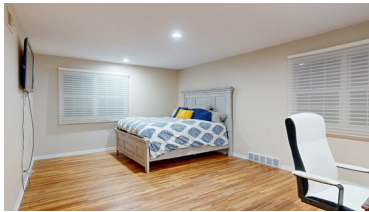

9325 Pauline St
Omaha, NE 68124

3,660 Sqft

5 bed, 3 bath

\$660,000

<https://realestate.lifestyle360vr.com/listings/9325-pauline-st/>

THIS HOME IS
ALWAYS OPEN ONLINE™
TAKE A VIRTUAL TOUR!

Sarina McNeel

c: (402) 699-2666

e: sarinaisyurrealtor@gmail.com

w: facebook.com/sarinaisyurrealtor

DESCRIPTION

Welcome to the coveted Rockbrook Park neighborhood within the prestigious Westside Schools! This traditional two-story offers a spacious layout with 5 large bedrooms equipped with ample closet storage and a large primary walk-in closet. The home's classic design features a formal dining room and three separate living spaces, including a finished basement, catering to various lifestyles and entertainment needs. Situated on over 1/3 acre of fenced, flat, tree-filled land, this property provides both privacy and a beautiful outdoor environment. Enjoy the convenience of being just a block away from the elementary school, park, ball field, and a private community pool membership available for only \$425/year. Recent upgrades include: 50-year vinyl siding – 2015; new roof, oversized gutters w/leaf guards, new front door – 2022. New garage doors – 2023; new water heater, LVP flooring on the main floor, new carpet in the basement, and fresh paint throughout the main floor and basement – 2024. AMA-buyer to verify schools.