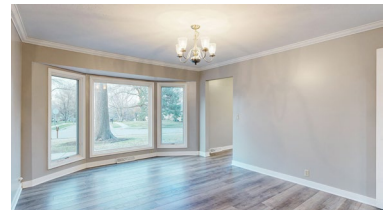

9325 Pauline St
Omaha, NE 68124

3,660 Sqft

5 bed, 3 bath

$660,000

<https://realestate.lifestyle360vr.com/listings/9325-pauline-st/>

THIS HOME IS
ALWAYS OPEN ONLINE™
TAKE A VIRTUAL TOUR!

Sarina McNeel

c: (402) 699-2666

e: sarinaisyurrealtor@gmail.com

w: facebook.com/sarinaisyurrealtor