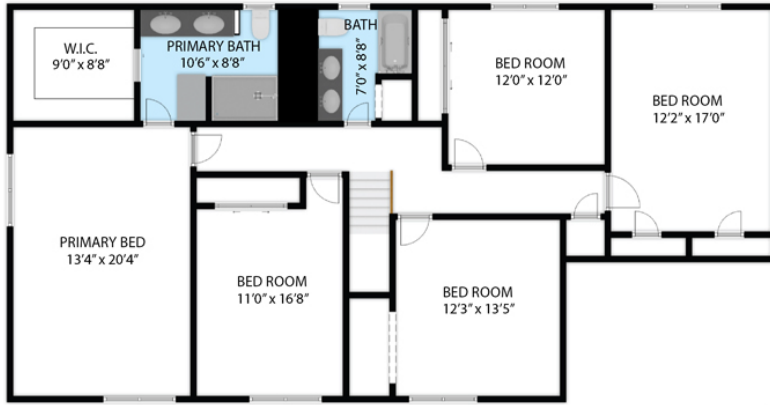

e: sarinaisyurrealtor@gmail.com

w: facebook.com/sarinaisyurrealtor

DESCRIPTION

Welcome to the coveted Rockbrook Park neighborhood within the prestigious Westside Schools! This traditional two-story offers a spacious layout with 5 large bedrooms equipped with ample closet storage and a large primary walk-in closet. The home's classic design features a formal dining room and three separate living spaces, including a finished basement, catering to various lifestyles and entertainment needs. Situated on over 1/3 acre of fenced, flat, tree-filled land, this property provides both privacy and a beautiful outdoor environment. Enjoy the convenience of being just a block away from the elementary school, park, ball field, and a private community pool membership available for only \$425/year. Recent upgrades include: 50-year vinyl siding – 2015; new roof, oversized gutters w/leaf guards, new front door – 2022. New garage doors – 2023; new water heater, LVP flooring on the main floor, new carpet in the basement, and fresh paint throughout the main floor and basement – 2024. AMA-buyer to verify schools.

FLOOR PLAN

9325 Pauline St

SIZES AND DIMENSIONS ARE APPROXIMATE.
ACTUAL MAY VARY.

MAIN FLOOR

LOWER LEVEL