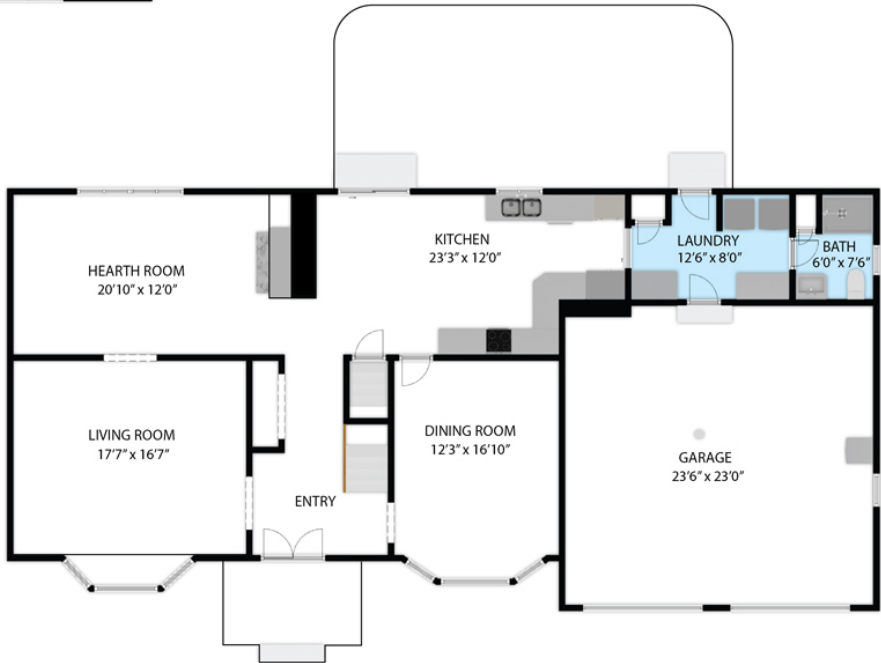

e: sarinaisyurrealtor@gmail.com

w: facebook.com/sarinaisyurrealtor

DESCRIPTION

Welcome to the coveted Rockbrook Park neighborhood within the prestigious Westside Schools! This traditional two-story offers a spacious layout with 5 large bedrooms equipped with ample closet storage and a large primary walk-in closet. The home's classic design features a formal dining room and three separate living spaces, including a finished basement, catering to various lifestyles and entertainment needs. Situated on over 1/3 acre of fenced, flat, tree-filled land, this property provides both privacy and a beautiful outdoor environment. Enjoy the convenience of being just a block away from the elementary school, park, ball field, and a private community pool membership available for only \$425/year. Recent upgrades include: 50-year vinyl siding – 2015; new roof, oversized gutters w/leaf guards, new front door – 2022. New garage doors – 2023; new water heater, LVP flooring on the main floor, new carpet in the basement, and fresh paint throughout the main floor and basement – 2024. AMA-buyer to verify schools.

FLOOR PLAN

9325 Pauline St

SIZES AND DIMENSIONS ARE APPROXIMATE.
ACTUAL MAY VARY.

MAIN FLOOR

LOWER LEVEL