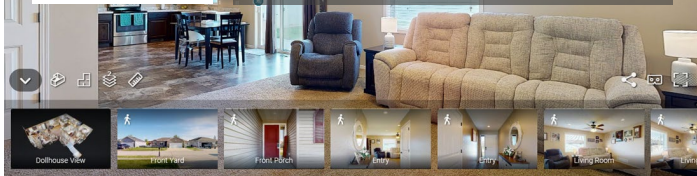

334 Dawn Dr
Columbus, NE 68601

2,760 Sqft

4 bed, 3 bath

\$360,000

334dawndrive.com

THIS HOME IS
ALWAYS OPEN ONLINE™
TAKE A VIRTUAL TOUR!

Denise Thelen

c:(402) 276-7060
e: denise@c21rt.com
w: dialdenise.com

DESCRIPTION

Welcome to your new home! Featuring 4 bedrooms, 3 baths, double car garage, and over 1,300 sqft of living space on each level, this home is sure to meet all your needs! A warm and inviting entrance leads you to a well-designed main floor that seamlessly blends modern aesthetics with practicality. The kitchen provides all stainless steel appliances plus a large walk-in pantry perfect for all those larger cooking gadgets and your bulk runs to Costco! The dining area has a sliding door leading to the large patio area and fenced back yard. The primary bedroom includes a private bathroom with walk-in closet. For your convenience, the laundry is located on the main floor, with a pocket door for added discretion. Two more bedrooms and a full bathroom round out the main floor. A nice wide stairway leads you down to the fully-finished basement where you will find a second living space, huge rec room area, spacious 4th bedroom with large walk-in closet, a bathroom with tiled shower, and a storage room area. Outside, the fenced back yard provides the perfect backdrop for outdoor gatherings and summer barbecues. Whether you're enjoying a quiet morning coffee on the patio or hosting a lively cookout with friends, this private outdoor space is sure to become a favorite spot for relaxation and recreation. Great location near parks and area shopping! Reach out today for your private tour of this home!