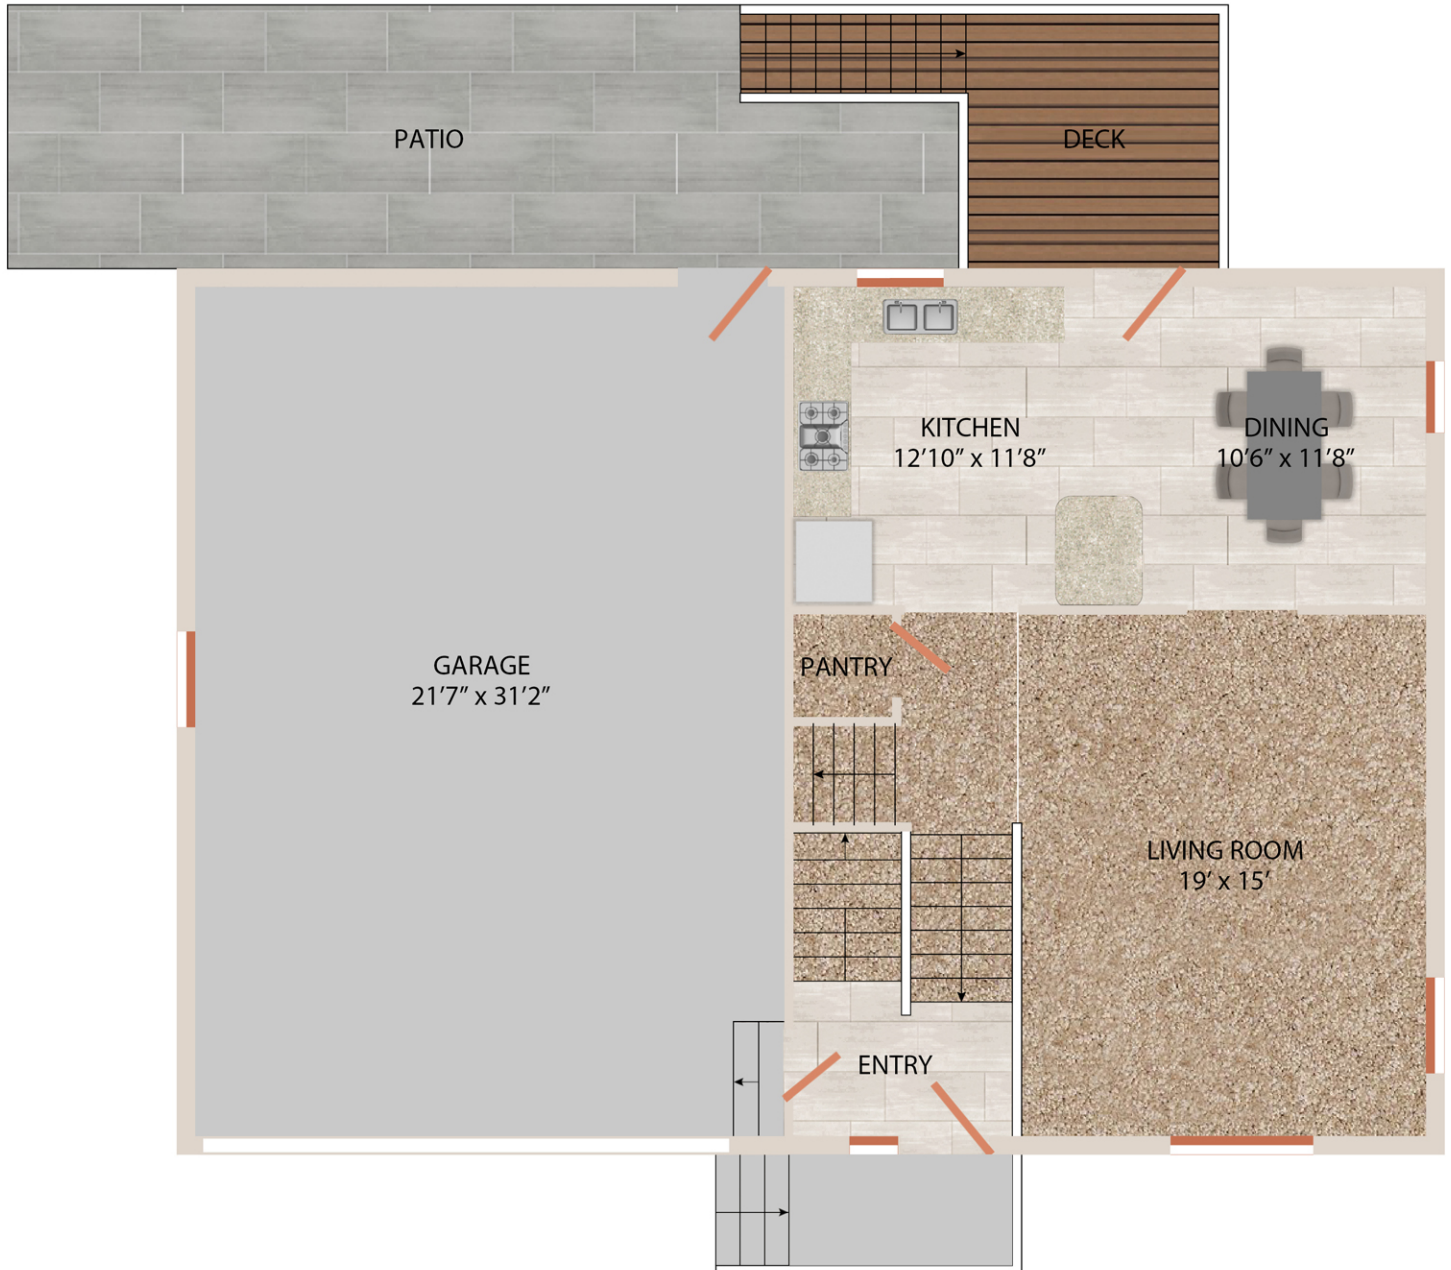

365 5th Ave

Gary Luchsinger

c: (402) 276-0679
e: lucky@c21rt.com
w: century21.com

MAIN FLOOR

365 5TH AVE

SIZES AND DIMENSIONS ARE APPROXIMATE. ACTUAL MAY VARY.

Gary Luchsinger

c: (402) 276-0679
e: lucky@c21rt.com
w: century21.com

FLOOR 2

365 5TH AVE

SIZES AND DIMENSIONS ARE APPROXIMATE. ACTUAL MAY VARY.

Gary Luchsinger
c: (402) 276-0679
e: lucky@c21rt.com
w: century21.com

LOWER LEVEL

365 5TH AVE

SIZES AND DIMENSIONS ARE APPROXIMATE. ACTUAL MAY VARY.