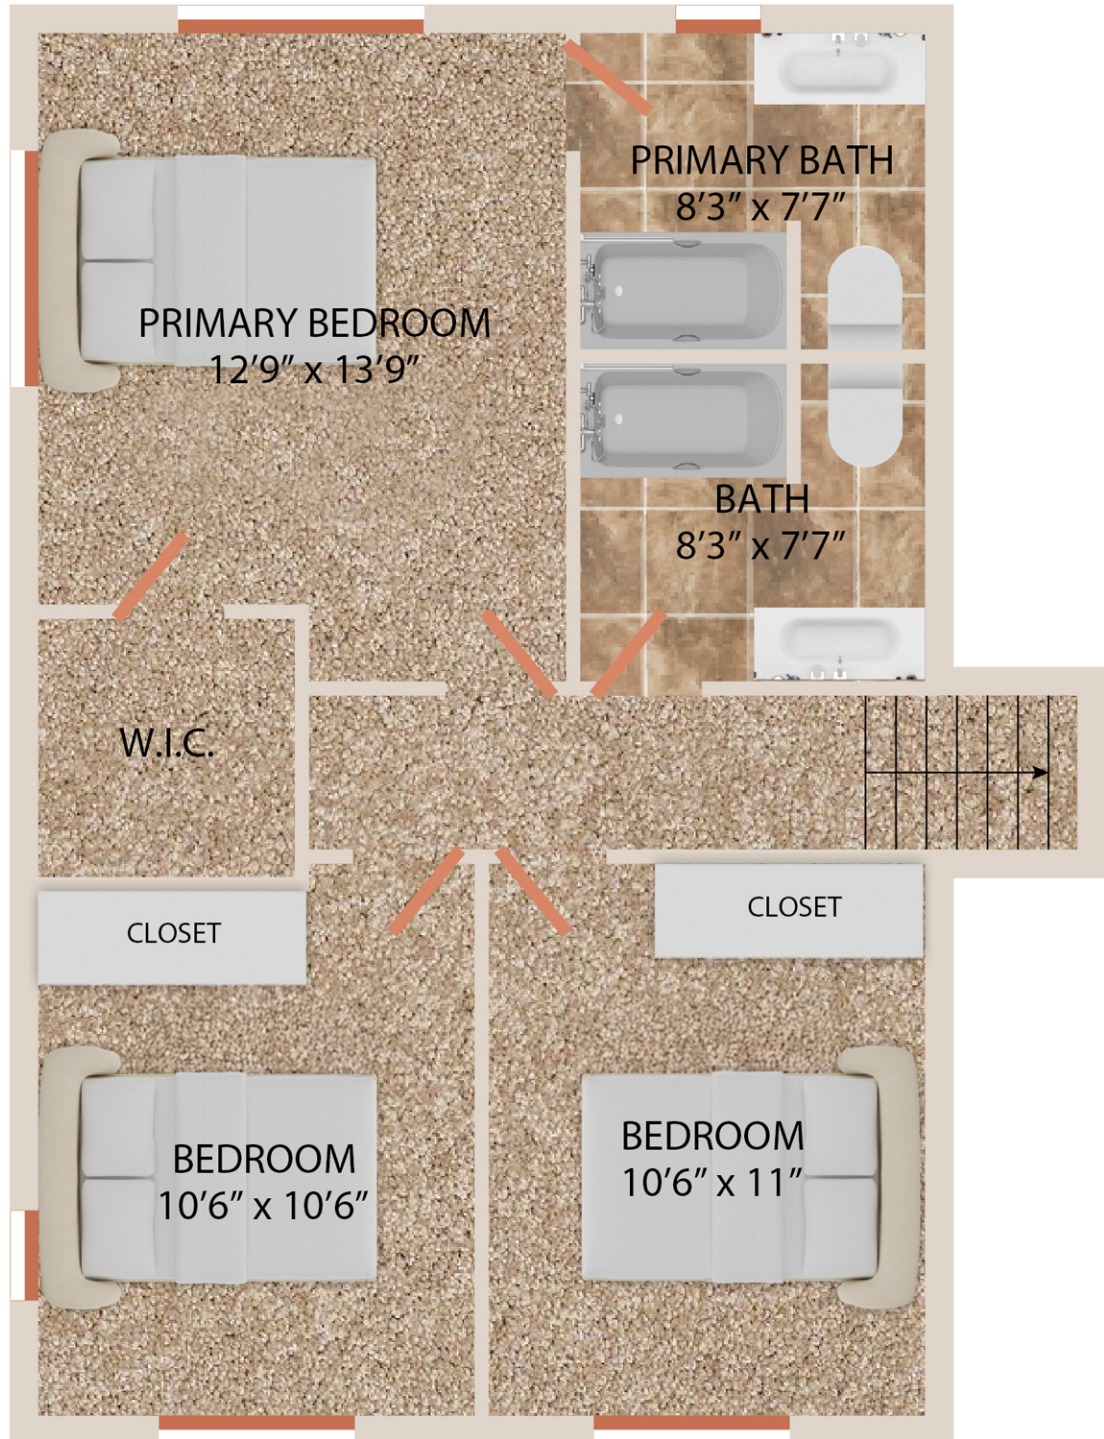

365 5th Ave

Gary Luchsinger

c: (402) 276-0679
e: lucky@c21rt.com
w: century21.com

MAIN FLOOR

365 5TH AVE

SIZES AND DIMENSIONS ARE APPROXIMATE. ACTUAL MAY VARY.

Gary Luchsinger

c: (402) 276-0679
e: lucky@c21rt.com
w: century21.com

FLOOR 2

365 5TH AVE

SIZES AND DIMENSIONS ARE APPROXIMATE. ACTUAL MAY VARY.

Gary Luchsinger
c: (402) 276-0679
e: lucky@c21rt.com
w: century21.com

LOWER LEVEL

365 5TH AVE

SIZES AND DIMENSIONS ARE APPROXIMATE. ACTUAL MAY VARY.