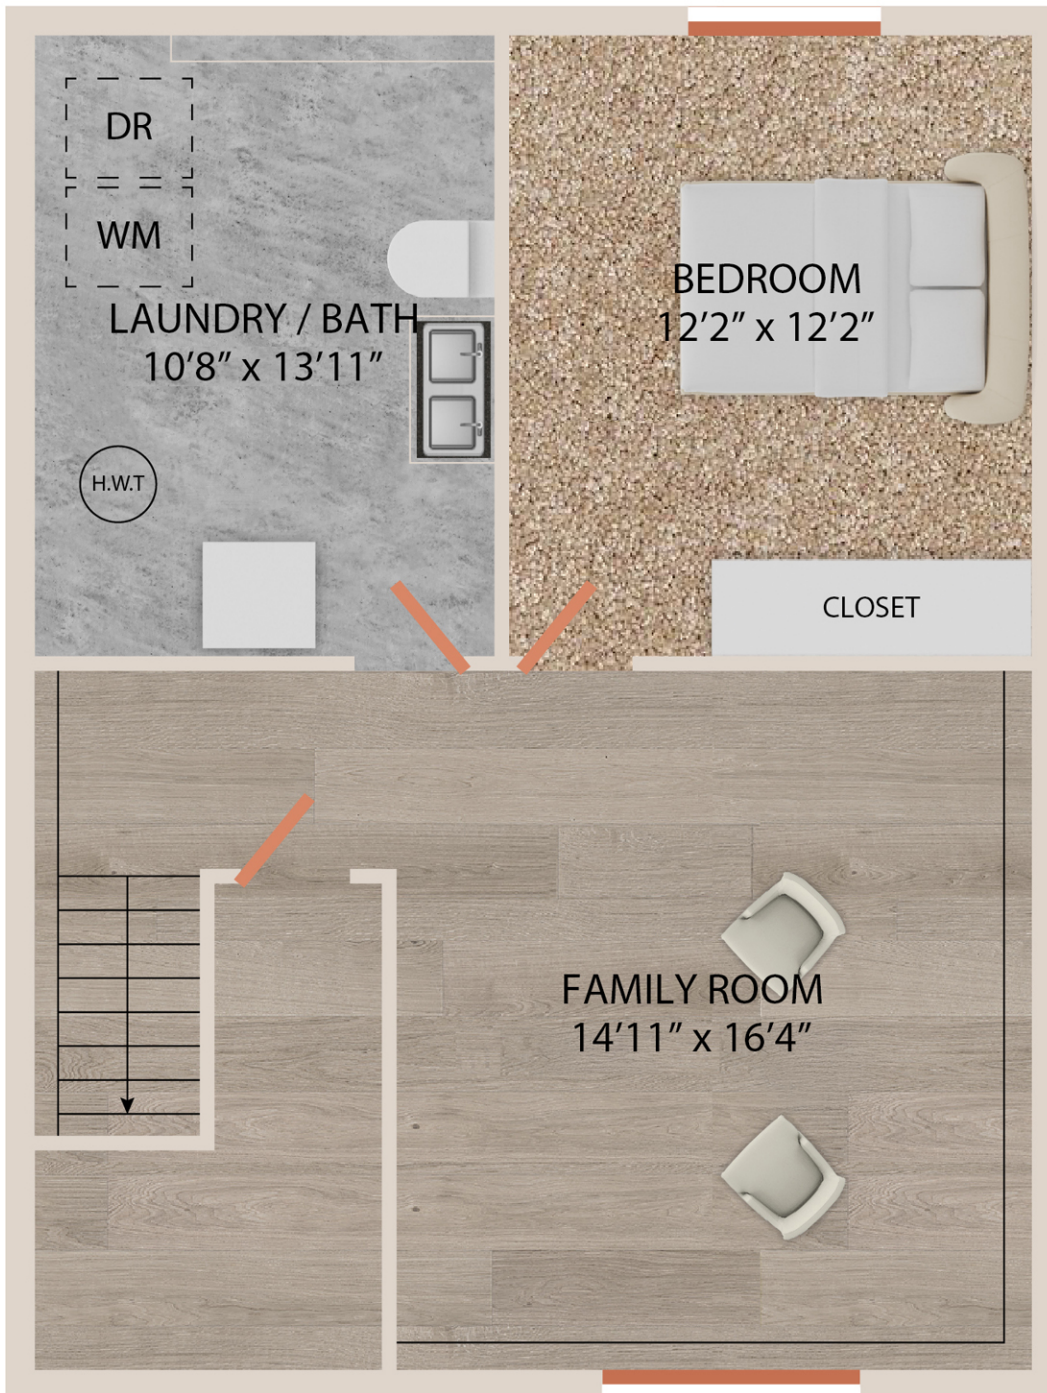

FLOOR 2

365 5TH AVE

SIZES AND DIMENSIONS ARE APPROXIMATE. ACTUAL MAY VARY.

Gary Luchsinger
c: (402) 276-0679
e: lucky@c21rt.com
w: century21.com

LOWER LEVEL

365 5TH AVE

SIZES AND DIMENSIONS ARE APPROXIMATE. ACTUAL MAY VARY.