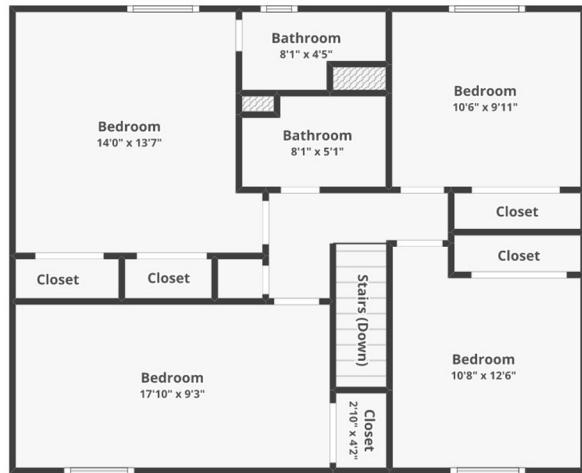

# 14804 Decatur Plz

SIZES AND DIMENSIONS ARE APPROXIMATE. ACTUAL MAY VARY.

FLOOR 1

FLOOR 2

BASEMENT

**Don Fuller**

c: (402) 677-8070  
e: don@omahafullergroup.com  
w: omahafullergroup.com