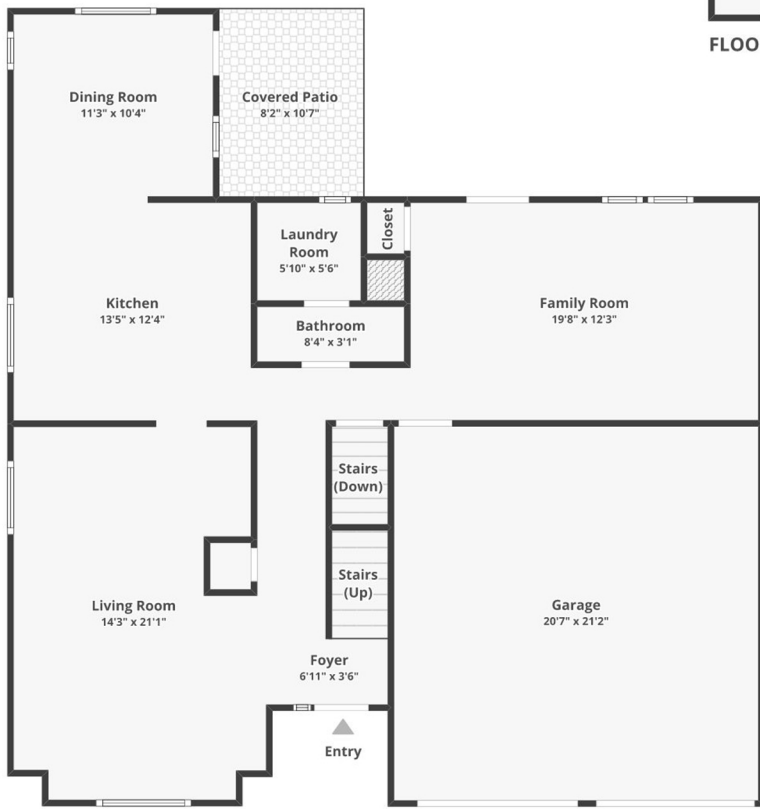

# 14804 Decatur Plz

SIZES AND DIMENSIONS ARE APPROXIMATE. ACTUAL MAY VARY.

FLOOR 1

FLOOR 2

BASEMENT

**Don Fuller**

c: (402) 677-8070  
e: don@omahafullergroup.com  
w: omahafullergroup.com