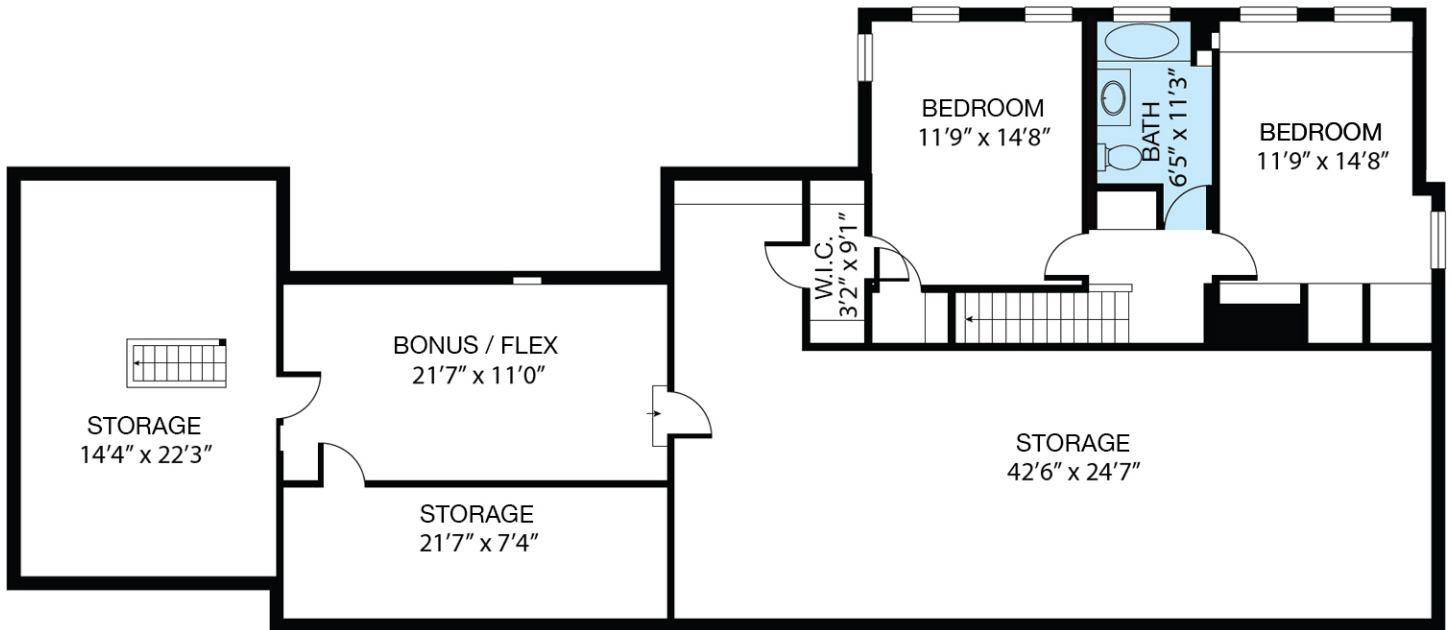

109 Morton Rd

Gary Luchsinger

c: (402) 276-0679
e: lucky@c21rt.com
w: century21.com

MAIN FLOOR

109 MORTON RD

SIZES AND DIMENSIONS ARE APPROXIMATE. ACTUAL MAY VARY.

Gary Luchsinger

c: (402) 276-0679
e: lucky@c21rt.com
w: century21.com

FLOOR 2

109 MORTON RD

SIZES AND DIMENSIONS ARE APPROXIMATE. ACTUAL MAY VARY.

Gary Luchsinger

c: (402) 276-0679
e: lucky@c21rt.com
w: century21.com

LOWER LEVEL

109 MORTON RD

SIZES AND DIMENSIONS ARE APPROXIMATE. ACTUAL MAY VARY.