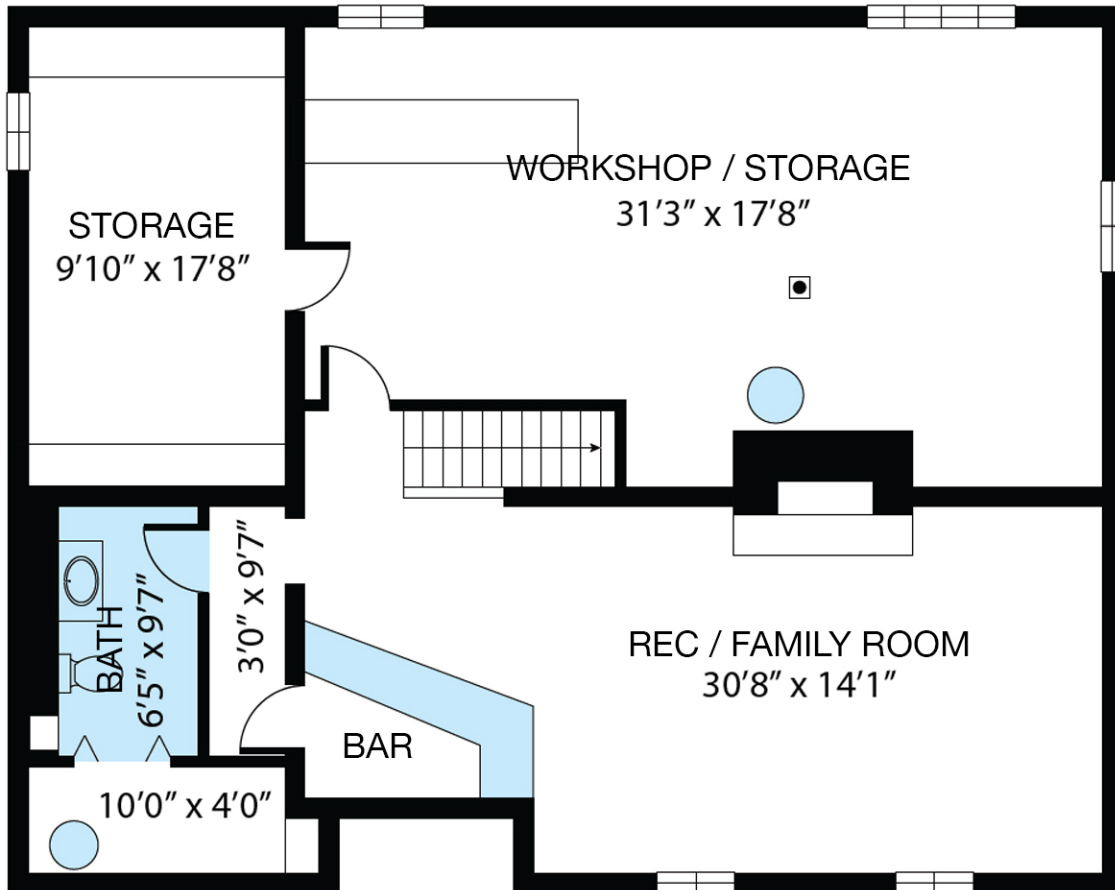

FLOOR 2

109 MORTON RD

SIZES AND DIMENSIONS ARE APPROXIMATE. ACTUAL MAY VARY.

Gary Luchsinger

c: (402) 276-0679
e: lucky@c21rt.com
w: century21.com

LOWER LEVEL

109 MORTON RD

SIZES AND DIMENSIONS ARE APPROXIMATE. ACTUAL MAY VARY.