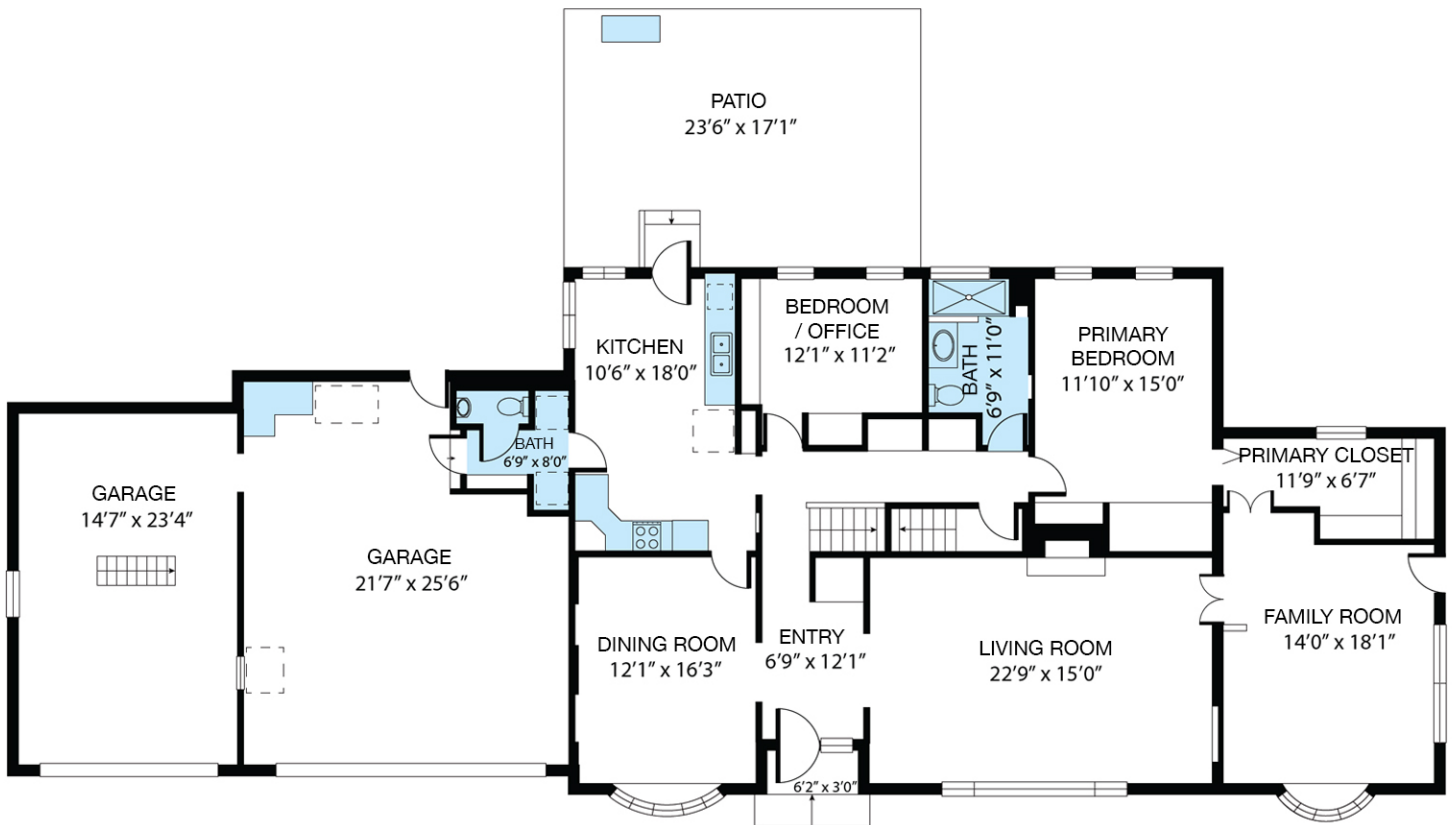

109 Morton Rd

Gary Luchsinger

c: (402) 276-0679
e: lucky@c21rt.com
w: century21.com

MAIN FLOOR

109 MORTON RD

SIZES AND DIMENSIONS ARE APPROXIMATE. ACTUAL MAY VARY.

Gary Luchsinger

c: (402) 276-0679
e: lucky@c21rt.com
w: century21.com

FLOOR 2

109 MORTON RD

SIZES AND DIMENSIONS ARE APPROXIMATE. ACTUAL MAY VARY.

Gary Luchsinger

c: (402) 276-0679
e: lucky@c21rt.com
w: century21.com

LOWER LEVEL

109 MORTON RD

SIZES AND DIMENSIONS ARE APPROXIMATE. ACTUAL MAY VARY.